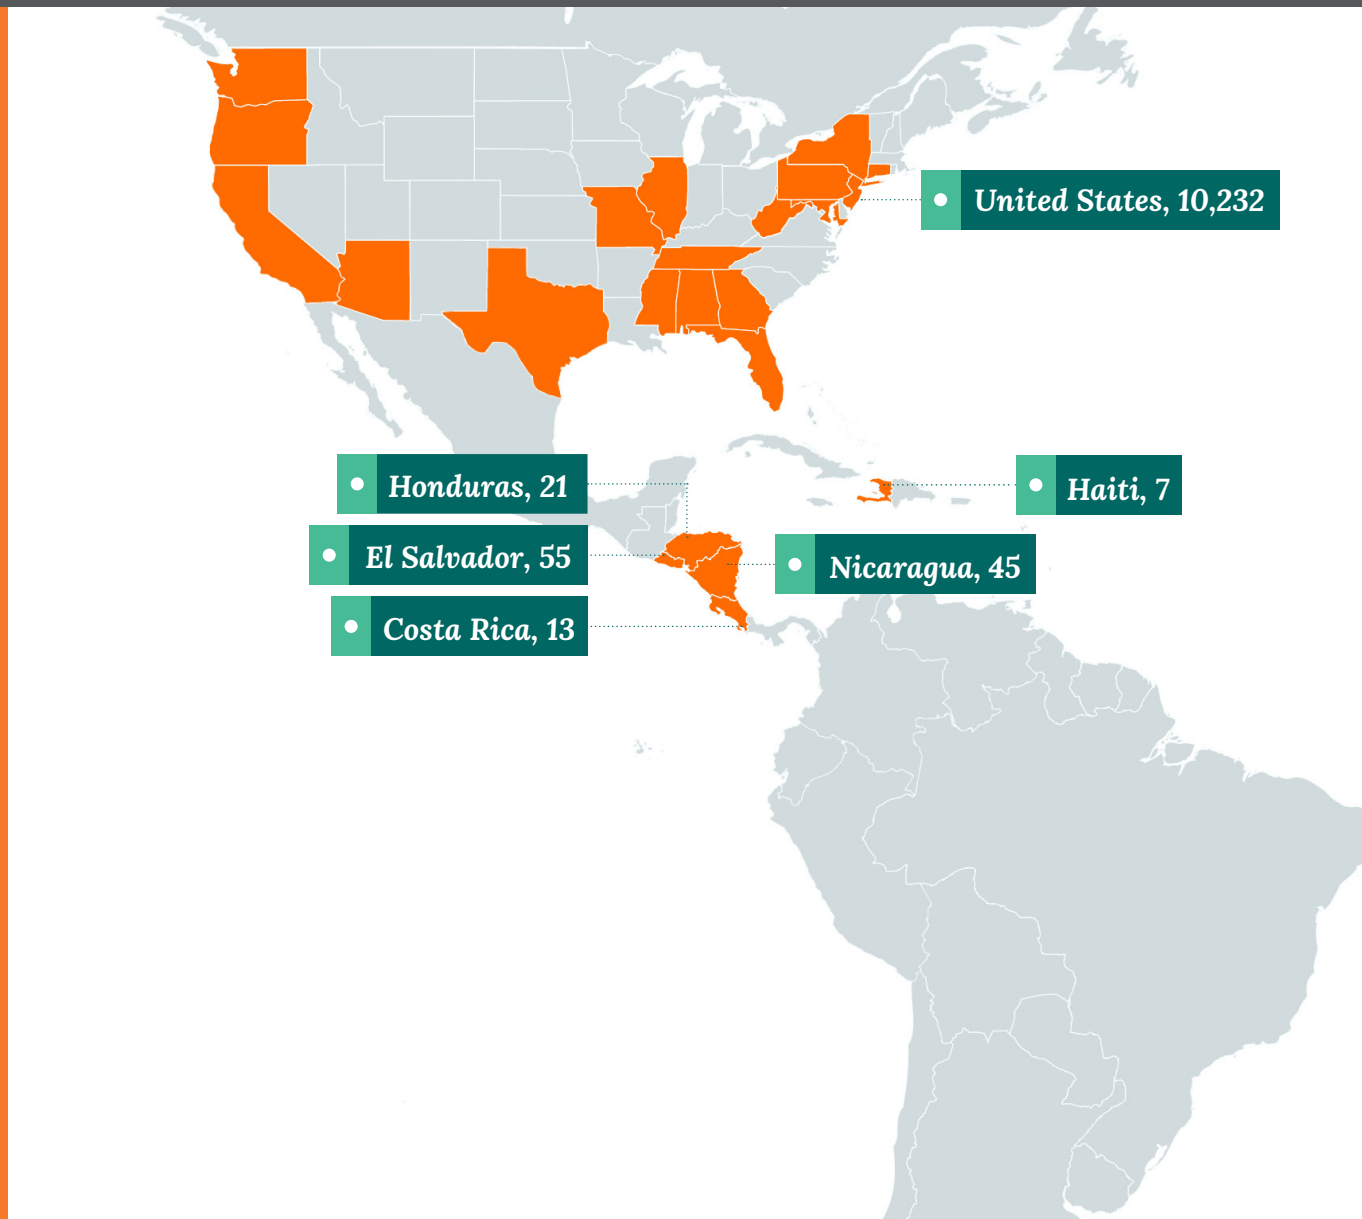

WORKING TOGETHER TO HELP BRING JOY TO CHILDREN AROUND THE WORLD!

US Distribution pallet counts by state

Alabama	4
Arizona	2
California	4
Connecticut	1,165
Florida	78
Georgia	12
Illinois	3,321
Maryland	5
Mississippi	12
Missouri	20
New Jersey	29
New York	798
Oregon	1
Pennsylvania	15
Tennessee	117
Texas	2,973
Washington	2,265
West Virginia	1,668
Total US pallets	12,489

Together, Hit Promotional Products and World Vision are bringing joy and help to those in need around the world!

In 2020, we shipped 12,754 pallets of critical supplies to 21 countries and 18 U.S. states.