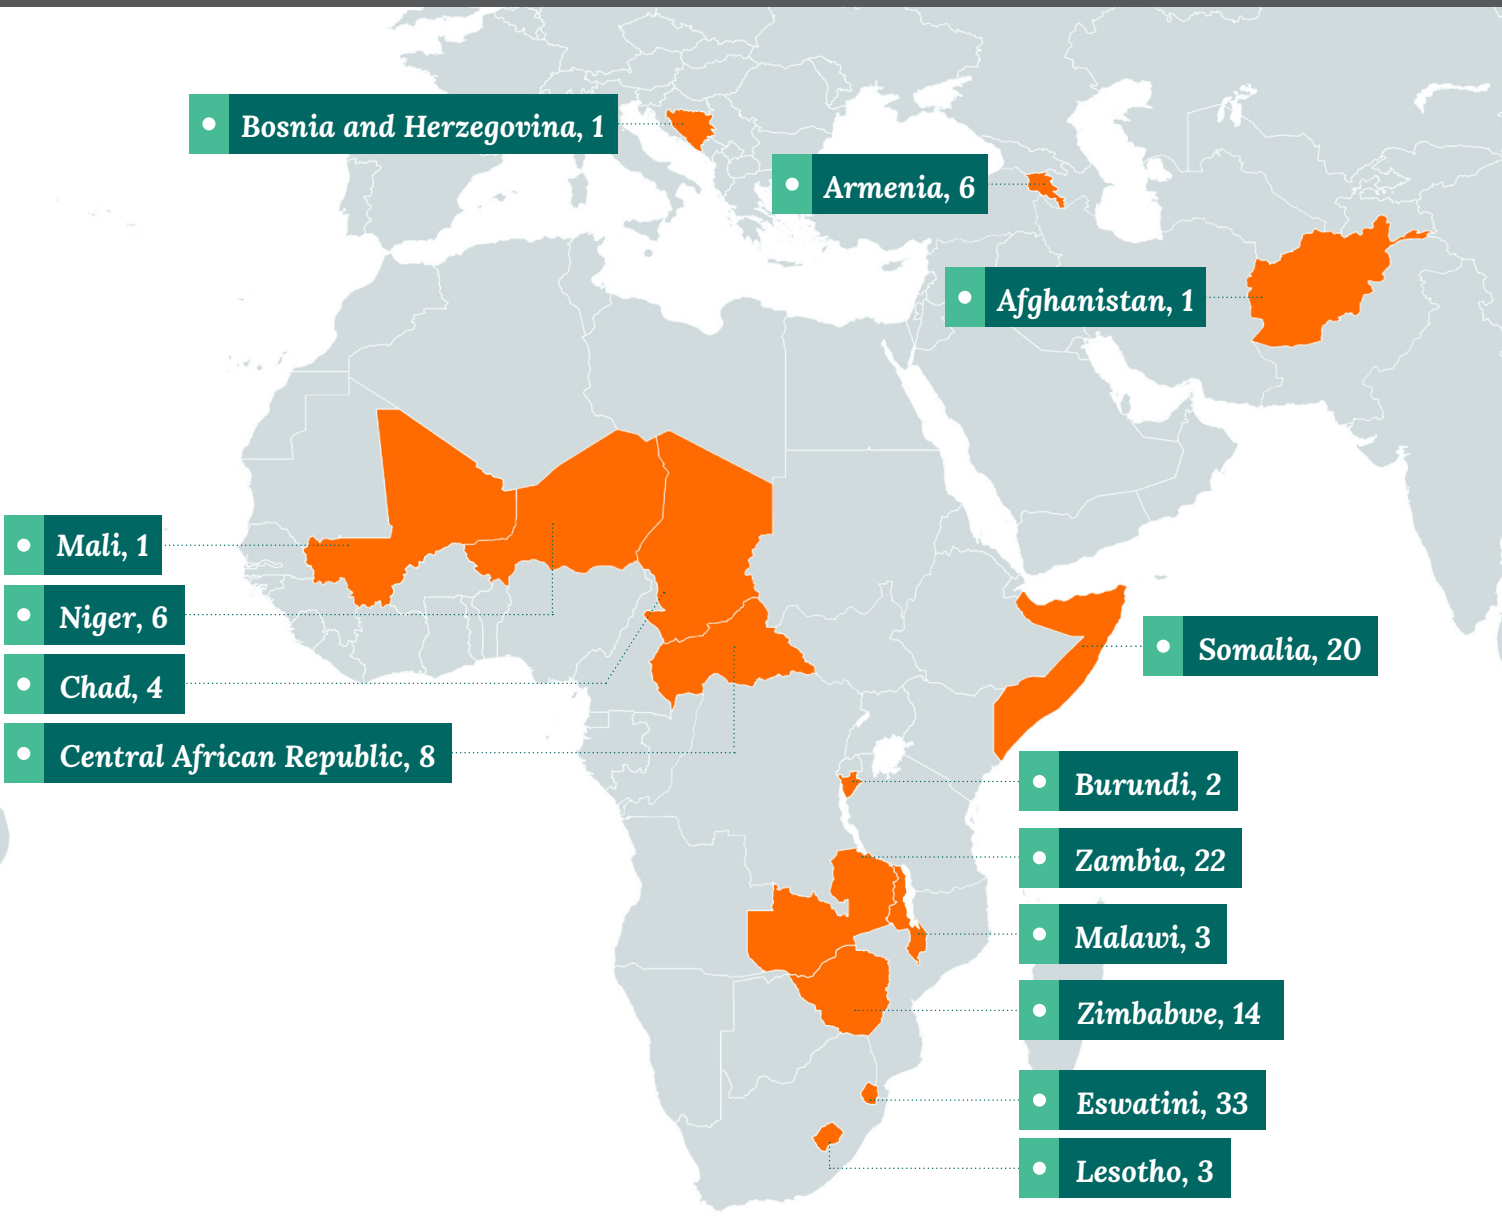

WORKING TOGETHER TO HELP BRING JOY TO CHILDREN AROUND THE WORLD!

US Distribution pallet counts by state

Alabama	4
Arizona	2
California	4
Connecticut	1,165
Florida	78
Georgia	12
Illinois	3,321
Maryland	5
Mississippi	12
Missouri	20
New Jersey	29
New York	798
Oregon	1
Pennsylvania	15
Tennessee	117
Texas	2,973
Washington	2,265
West Virginia	1,668
Total US pallets	12,489

Together, Hit Promotional Products and World Vision are bringing joy and help to those in need around the world!

In 2020, we shipped 12,754 pallets of critical supplies to 21 countries and 18 U.S. states.