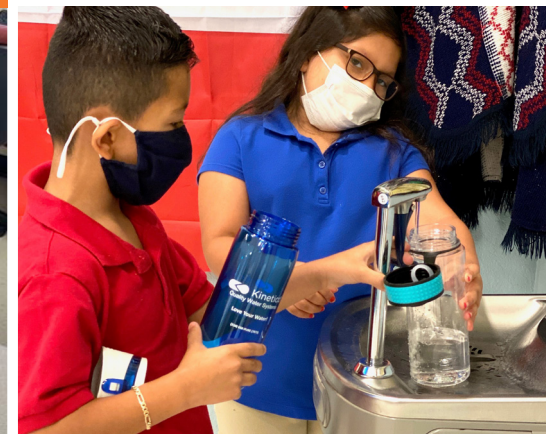

Together, Hit Promotional Products and World Vision are bringing joy and help to those in need around the world!

In 2020, we shipped 12,754 pallets of critical supplies to 21 countries and 18 U.S. states.