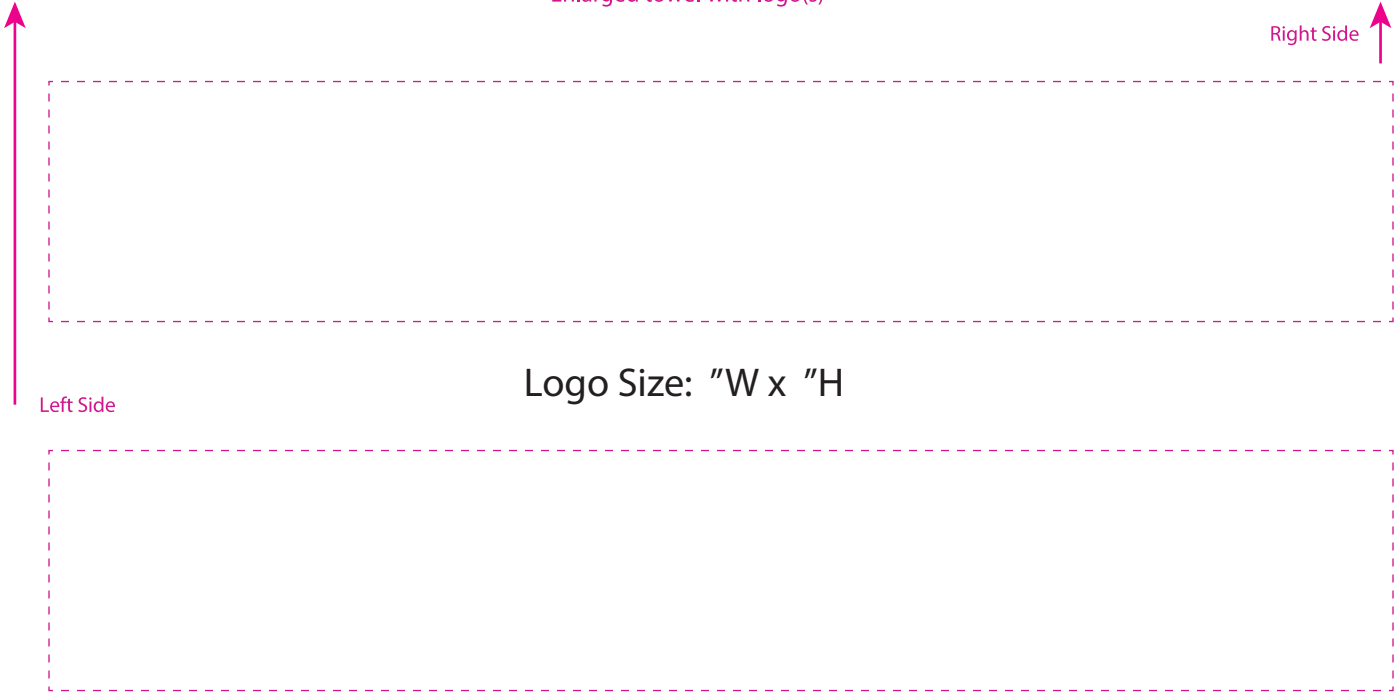

# HI-DEF 22" x 44" CADDY TOWEL

Enlarged towel with logo(s)

## PRODUCTION STANDARDS

- .jpeg or .tiff file
- 300ppi Resolution
- Max size imprint 14" W x 2.5" H *Art shown at 50% size*