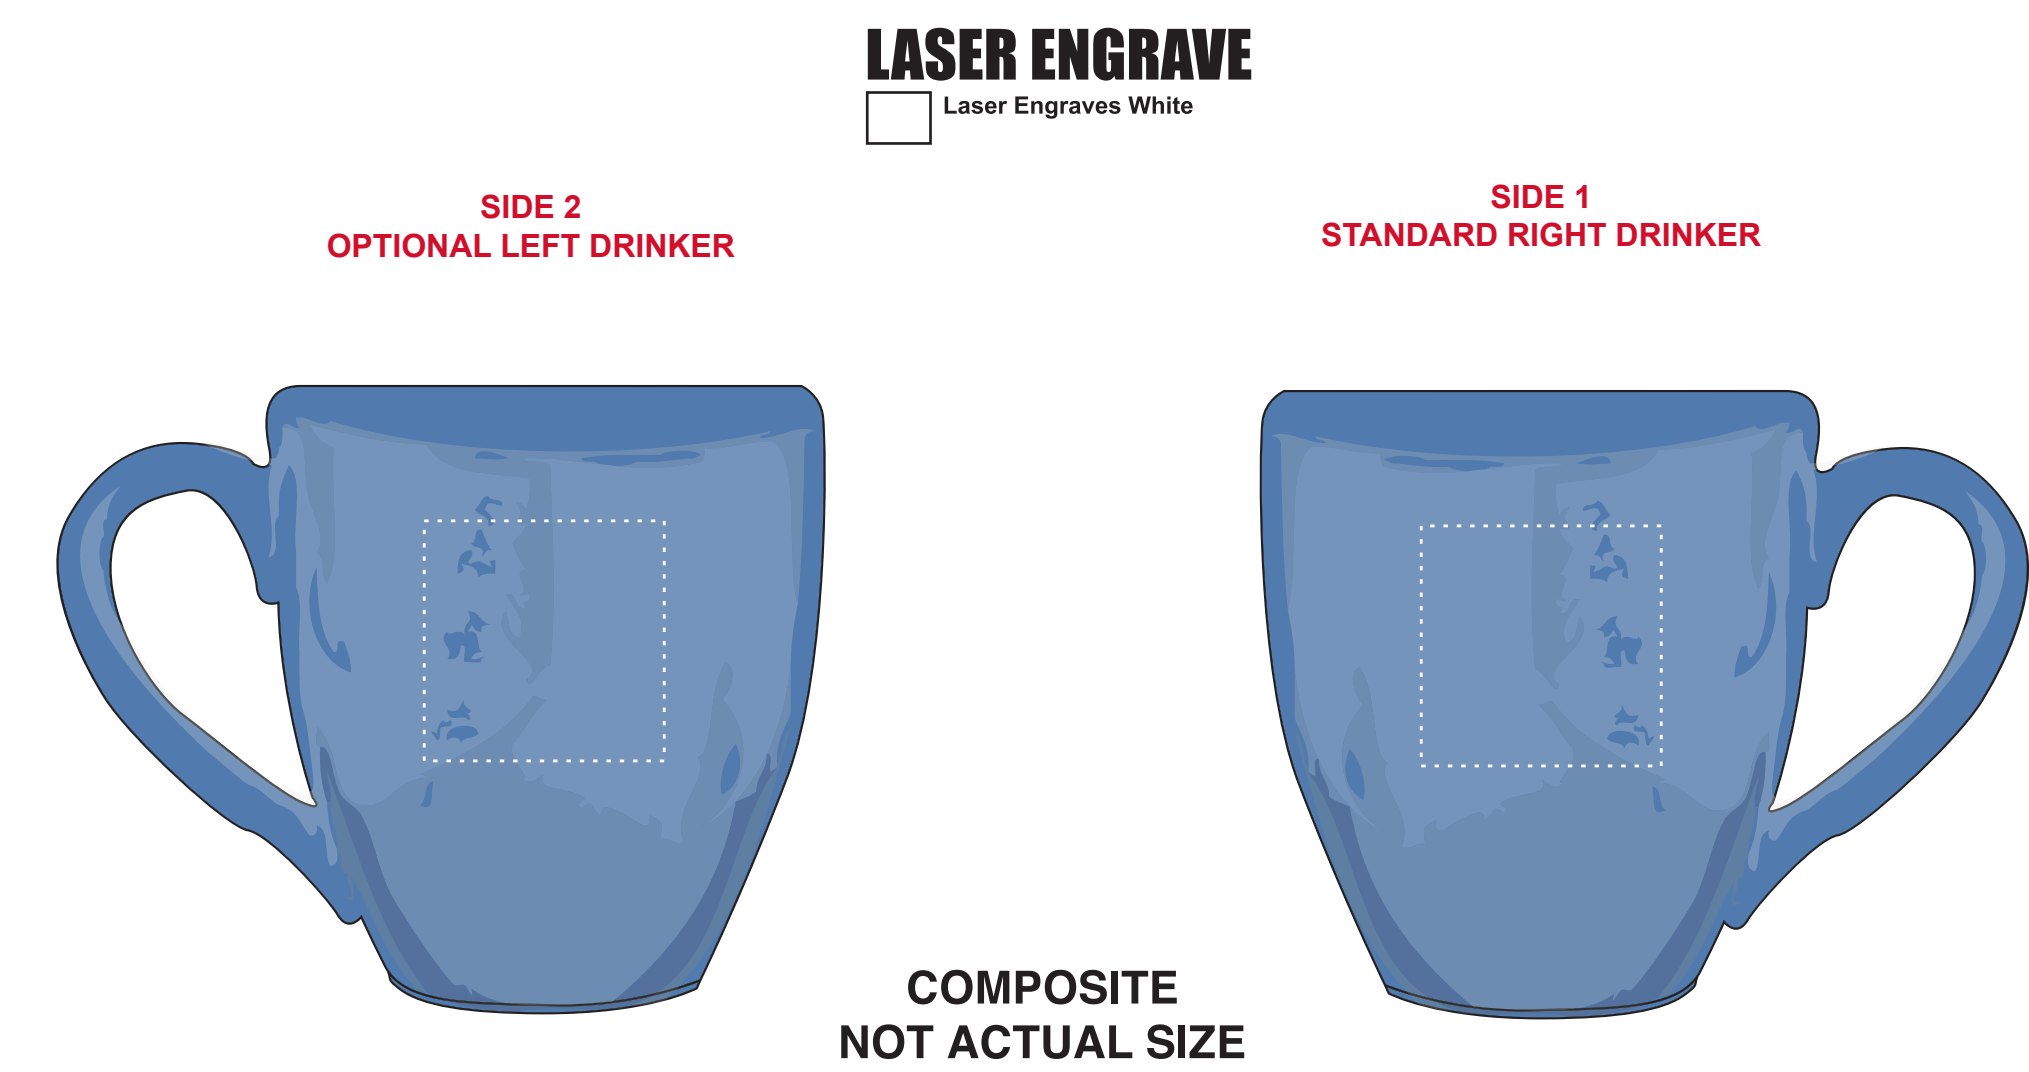

ONE SIDE IMPRINT ONLY WE CANNOT PRINT TWO SIDED

ONE COLOR IMPRINT ONLY

Dashed Line For Imprint Area Only. Will Not Print.

Artist/Date:	Item #:7123	Proofing:
Order #:	MAX Imprint Size: 3" w x 2" h	
Ship Date:	Imprint Type: SS	
Imprint Color:	PRINTS ONLY ONE SIDE	
Item Color:		

ONE SIDE IMPRINT ONLY WE CANNOT PRINT TWO SIDED

ONE SIDE IMPRINT ONLY WE CANNOT PRINT TWO SIDED

ONE SIDE IMPRINT ONLY WE CANNOT PRINT TWO SIDED

Dashed Line For Imprint Area Only. Will Not Print.

Artist/Date:	Item #:7123	Proofing:
Order #:	MAX Imprint Size: 1.75" w x 2" h	
Ship Date:	Imprint Type: Laser Engraved	
Imprint Color:	PRINTS ONLY ONE SIDE	
Item Color:		

BOX TO SHOW COPY AREA ONLY DOES NOT PRINT!

Imprints Right Hand Side or Left Hand Side Only No Second Side Option Available For This Mug (Does Not Imprint 2-Sided Together) Wraparound: (Not a 360 degree wrap) Not Available