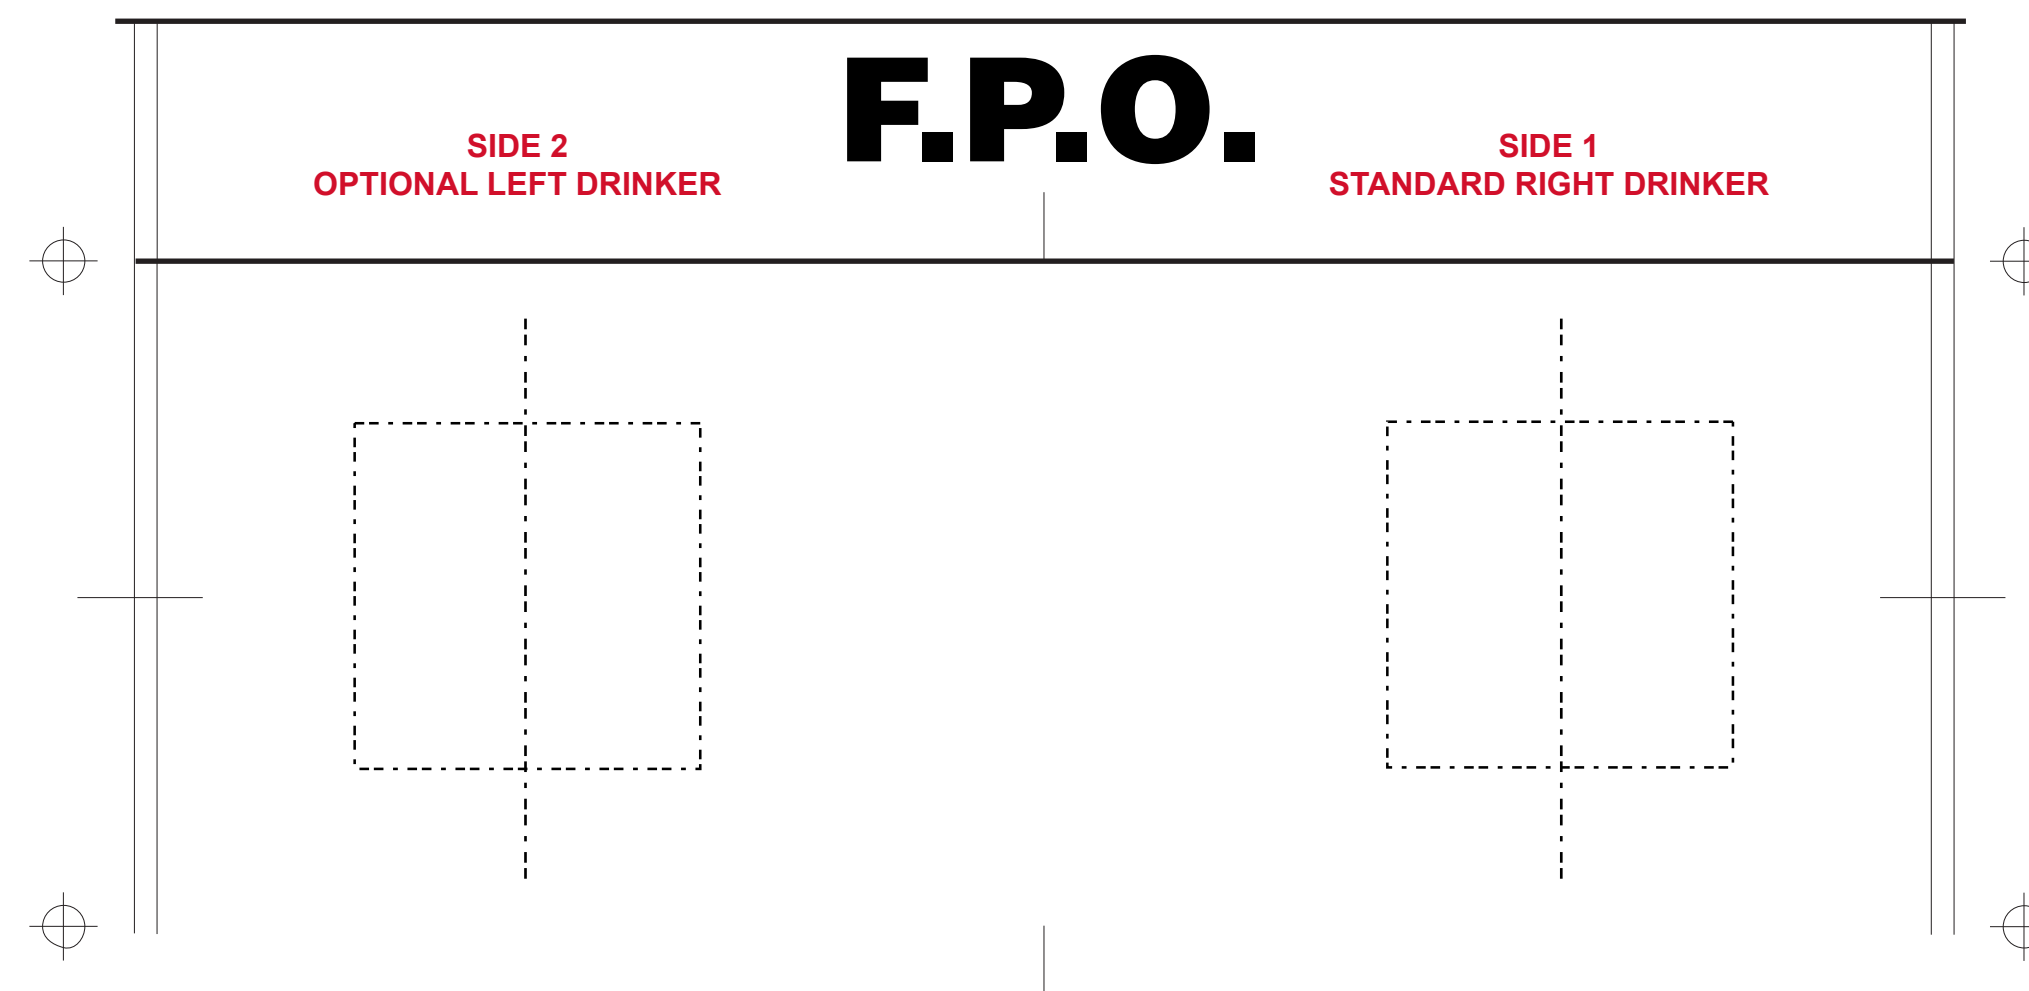

ONE SIDE IMPRINT ONLY WE CANNOT PRINT TWO SIDED

ONE COLOR IMPRINT ONLY

Dashed Line For Imprint Area Only. Will Not Print.

Artist/Date:	Item #:7123	Proofing:
Order #:	MAX Imprint Size: 3" w x 2" h	
Ship Date:	Imprint Type: SS	
Imprint Color:	PRINTS ONLY ONE SIDE	
Item Color:		

ONE SIDE IMPRINT ONLY WE CANNOT PRINT TWO SIDED

ONE SIDE IMPRINT ONLY WE CANNOT PRINT TWO SIDED

ONE SIDE IMPRINT ONLY WE CANNOT PRINT TWO SIDED

Dashed Line For Imprint Area Only. Will Not Print.

Artist/Date:	Item #:7123	Proofing:
Order #:	MAX Imprint Size: 1.75" w x 2" h	
Ship Date:	Imprint Type: Laser Engraved	
Imprint Color:	PRINTS ONLY ONE SIDE	
Item Color:		

BOX TO SHOW COPY AREA ONLY DOES NOT PRINT!

Imprints Right Hand Side or Left Hand Side Only No Second Side Option Available For This Mug (Does Not Imprint 2-Sided Together) Wraparound: (Not a 360 degree wrap) Not Available