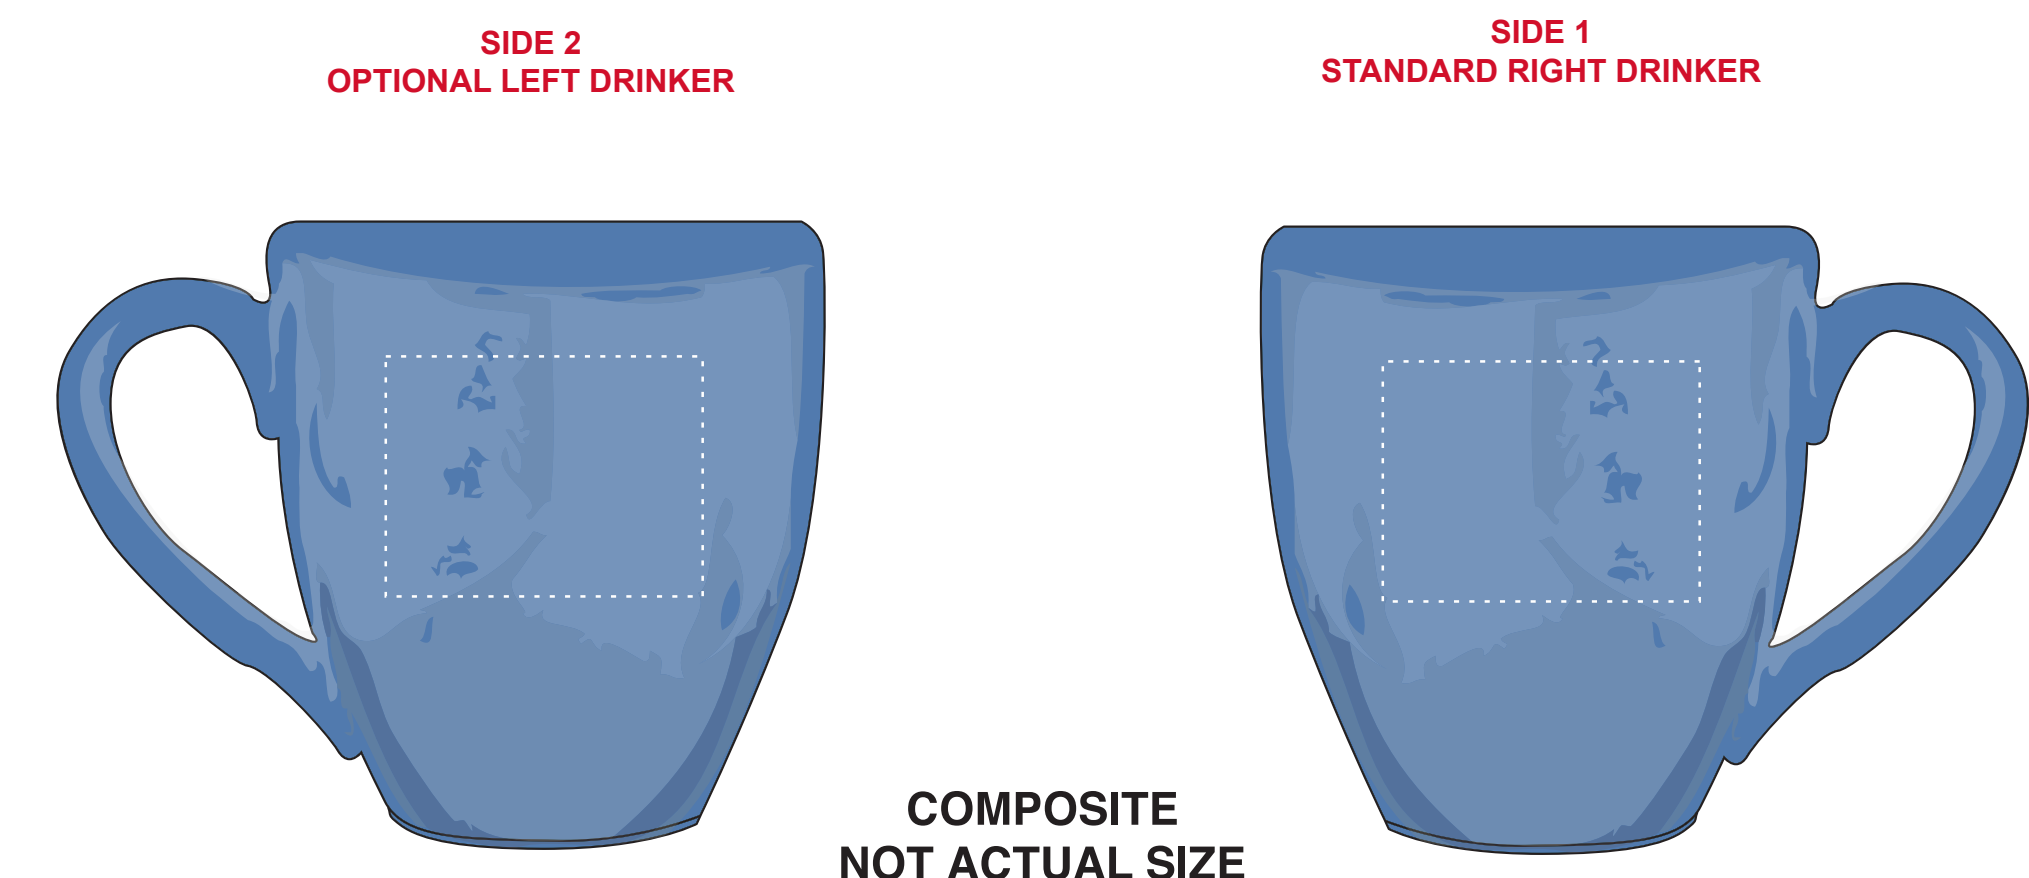

ONE SIDE IMPRINT ONLY WE CANNOT PRINT TWO SIDED

ONE COLOR IMPRINT ONLY

Dashed Line For Imprint Area Only. Will Not Print.

Artist/Date:	Item #:7123	Proofing:
Order #:	MAX Imprint Size: 3" w x 2" h	
Ship Date:	Imprint Type: SS	
Imprint Color:	PRINTS ONLY ONE SIDE	
Item Color:		

ONE SIDE IMPRINT ONLY WE CANNOT PRINT TWO SIDED

ONE COLOR IMPRINT ONLY

BOX TO SHOW COPY AREA ONLY DOES NOT PRINT!

ONE SIDE IMPRINT ONLY WE CANNOT PRINT TWO SIDED

ONE COLOR IMPRINT ONLY

Imprints Right Hand Side or Left Hand Side Only No Second Side Option Available For This Mug (Does Not Imprint 2-Sided Together) Wraparound: (Not a 360 degree wrap) Not Available

ONE SIDE IMPRINT ONLY WE CANNOT PRINT TWO SIDED

ONE SIDE IMPRINT ONLY WE CANNOT PRINT TWO SIDED

ONE SIDE IMPRINT ONLY WE CANNOT PRINT TWO SIDED

Dashed Line For Imprint Area Only. Will Not Print.

Artist/Date:	Item #:7123	Proofing:
Order #:	MAX Imprint Size: 1.75" w x 2" h	
Ship Date:	Imprint Type: Laser Engraved	
Imprint Color:	PRINTS ONLY ONE SIDE	
Item Color:		

BOX TO SHOW COPY AREA ONLY DOES NOT PRINT!

Imprints Right Hand Side or Left Hand Side Only No Second Side Option Available For This Mug (Does Not Imprint 2-Sided Together) Wraparound: (Not a 360 degree wrap) Not Available