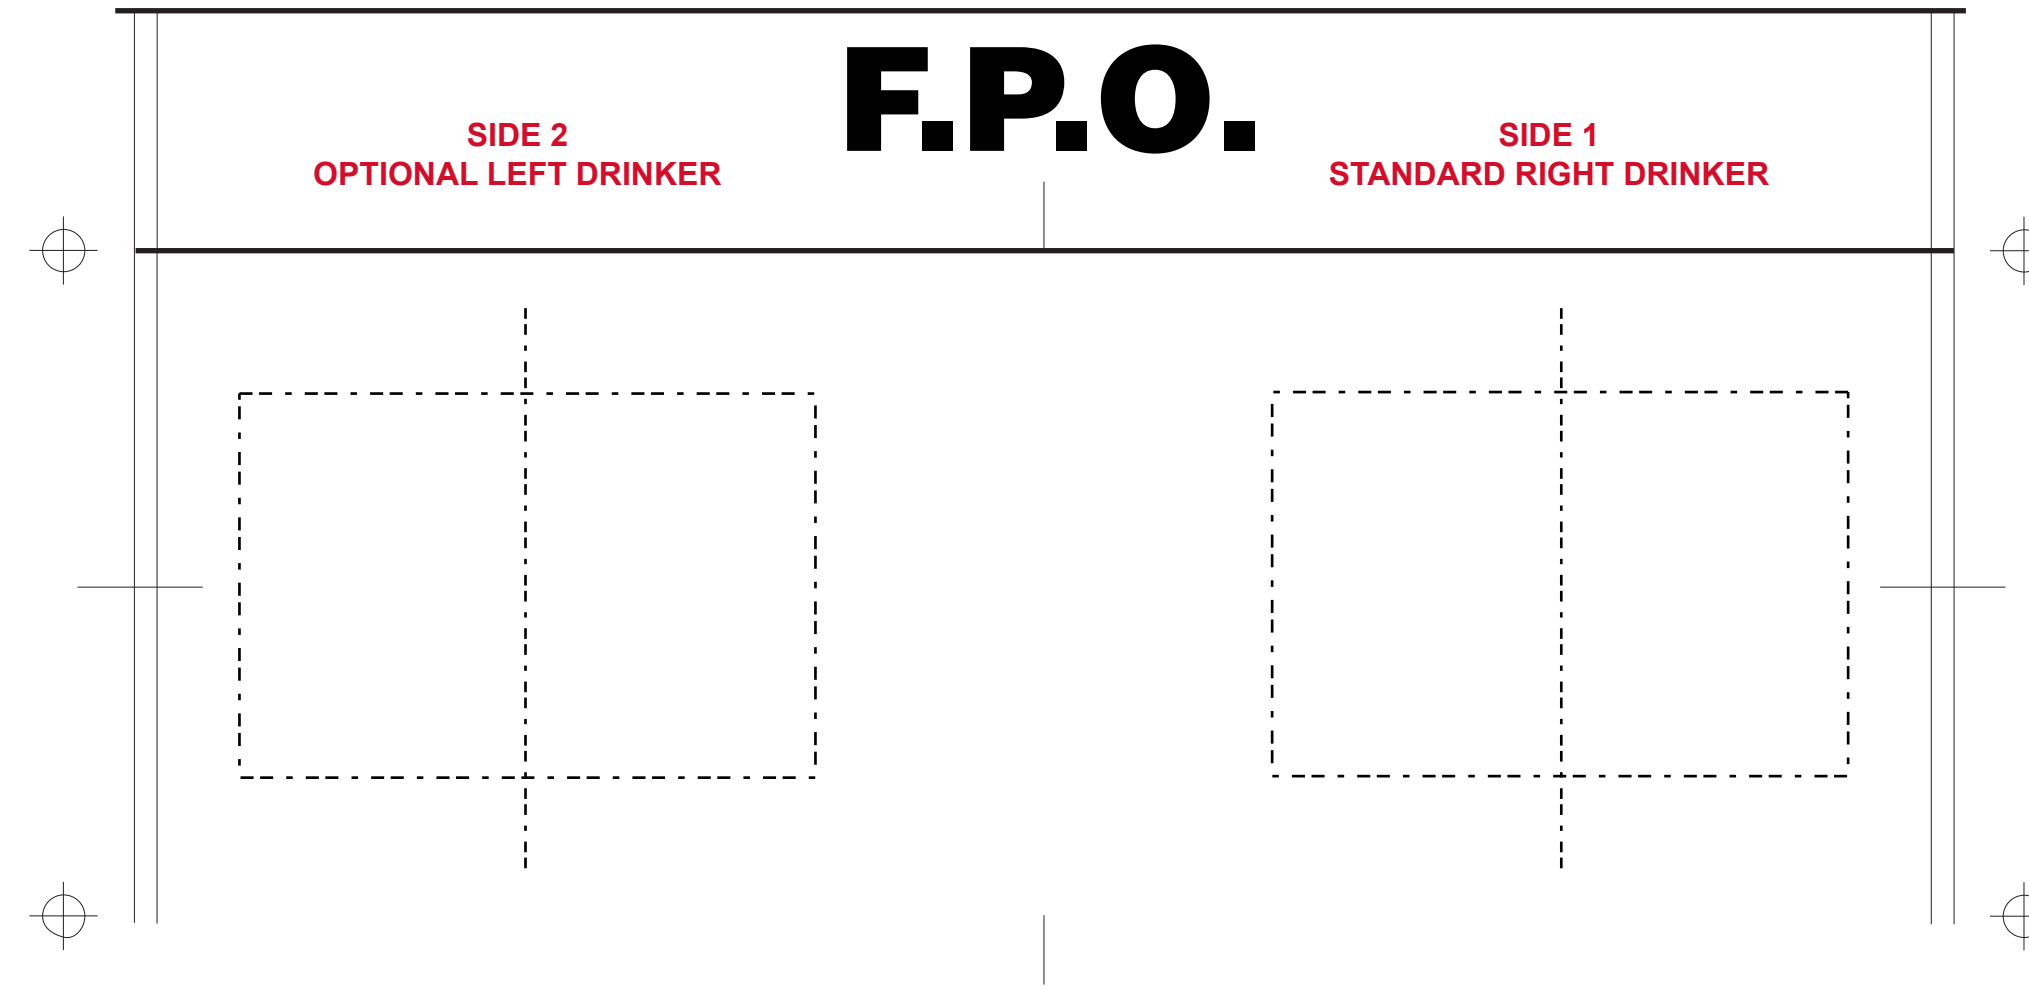

ONE SIDE IMPRINT ONLY WE CANNOT PRINT TWO SIDED

ONE COLOR IMPRINT ONLY

Dashed Line For Imprint Area Only. Will Not Print.

Artist/Date:	Item #:7123	Proofing:
Order #:	MAX Imprint Size: 3" w x 2" h	
Ship Date:	Imprint Type: SS	
Imprint Color:	PRINTS ONLY ONE SIDE	
Item Color:		

ONE SIDE IMPRINT ONLY WE CANNOT PRINT TWO SIDED

ONE COLOR IMPRINT ONLY

BOX TO SHOW COPY AREA ONLY DOES NOT PRINT!

ONE SIDE IMPRINT ONLY WE CANNOT PRINT TWO SIDED

ONE COLOR IMPRINT ONLY

Imprints Right Hand Side or Left Hand Side Only No Second Side Option Available For This Mug (Does Not Imprint 2-Sided Together) Wraparound: (Not a 360 degree wrap) Not Available

ONE SIDE IMPRINT ONLY WE CANNOT PRINT TWO SIDED

ONE SIDE IMPRINT ONLY WE CANNOT PRINT TWO SIDED

ONE SIDE IMPRINT ONLY WE CANNOT PRINT TWO SIDED

Dashed Line For Imprint Area Only. Will Not Print.

Artist/Date:	Item #:7123	Proofing:
Order #:	MAX Imprint Size: 1.75" w x 2" h	
Ship Date:	Imprint Type: Laser Engraved	
Imprint Color:	PRINTS ONLY ONE SIDE	
Item Color:		