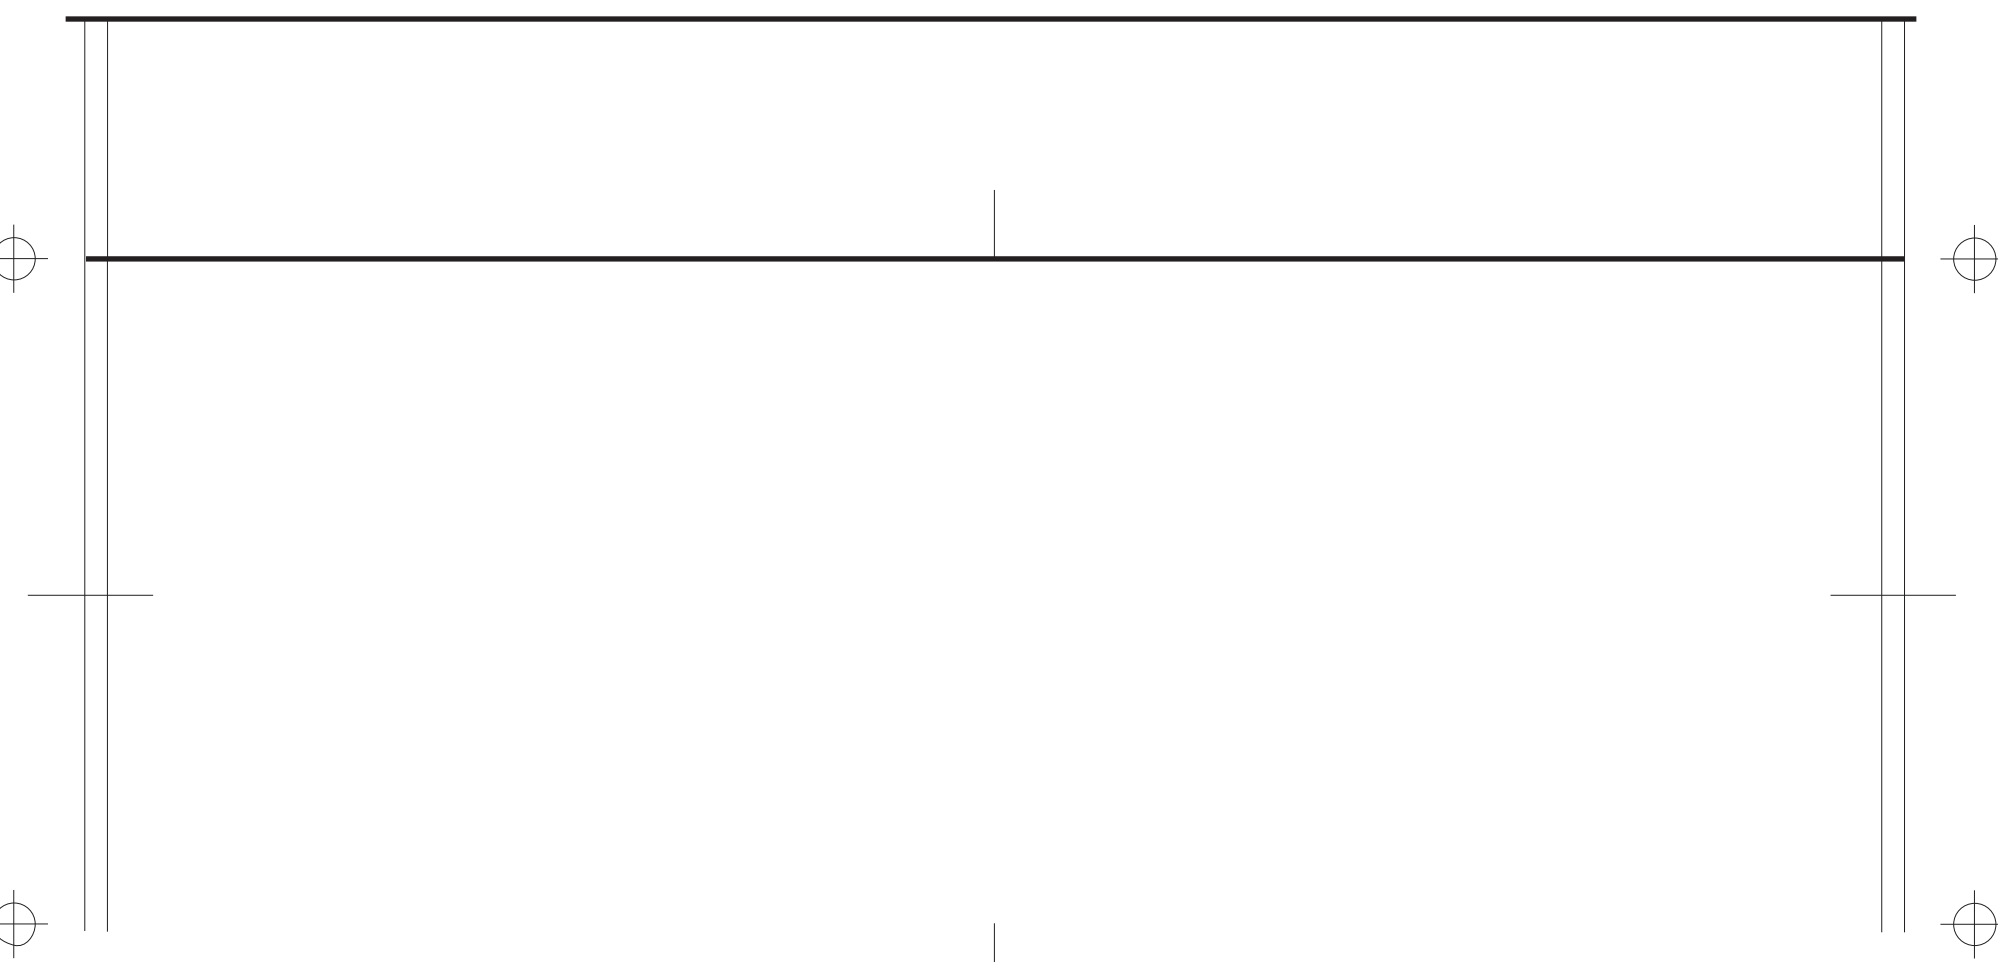

ONE COLOR IMPRINT ONLY

SIDE 2
OPTIONAL LEFT DRINKER

SIDE 1
STANDARD RIGHT DRINKER

ONE COLOR IMPRINT ONLY

SIDE 2
OPTIONAL LEFT DRINKER

SIDE 1
STANDARD RIGHT DRINKER

ONE COLOR IMPRINT ONLY

SIDE 2
OPTIONAL LEFT DRINKER

Dashed Line For Imprint Area Only. Will Not Print.

1"	Artist/Date:	Item #: 7145	Proofing:
0.5"	Order #:	Imprint Size: 3" W x 2" H	
0"	Ship Date:	Imprint Type: Standard Silk-Screen	
	Imprint Color:		
	Item Color:		

Dashed Line For Imprint Area Only. Will Not Print.

1"	Artist/Date:	Item #: 7145	Proofing:
0.5"	Order #:	Imprint Size: 1.8" W x 1.8" H	
0"	Ship Date:	Imprint Type: Laser Engraved	
	Imprint Color:		
	Item Color:		