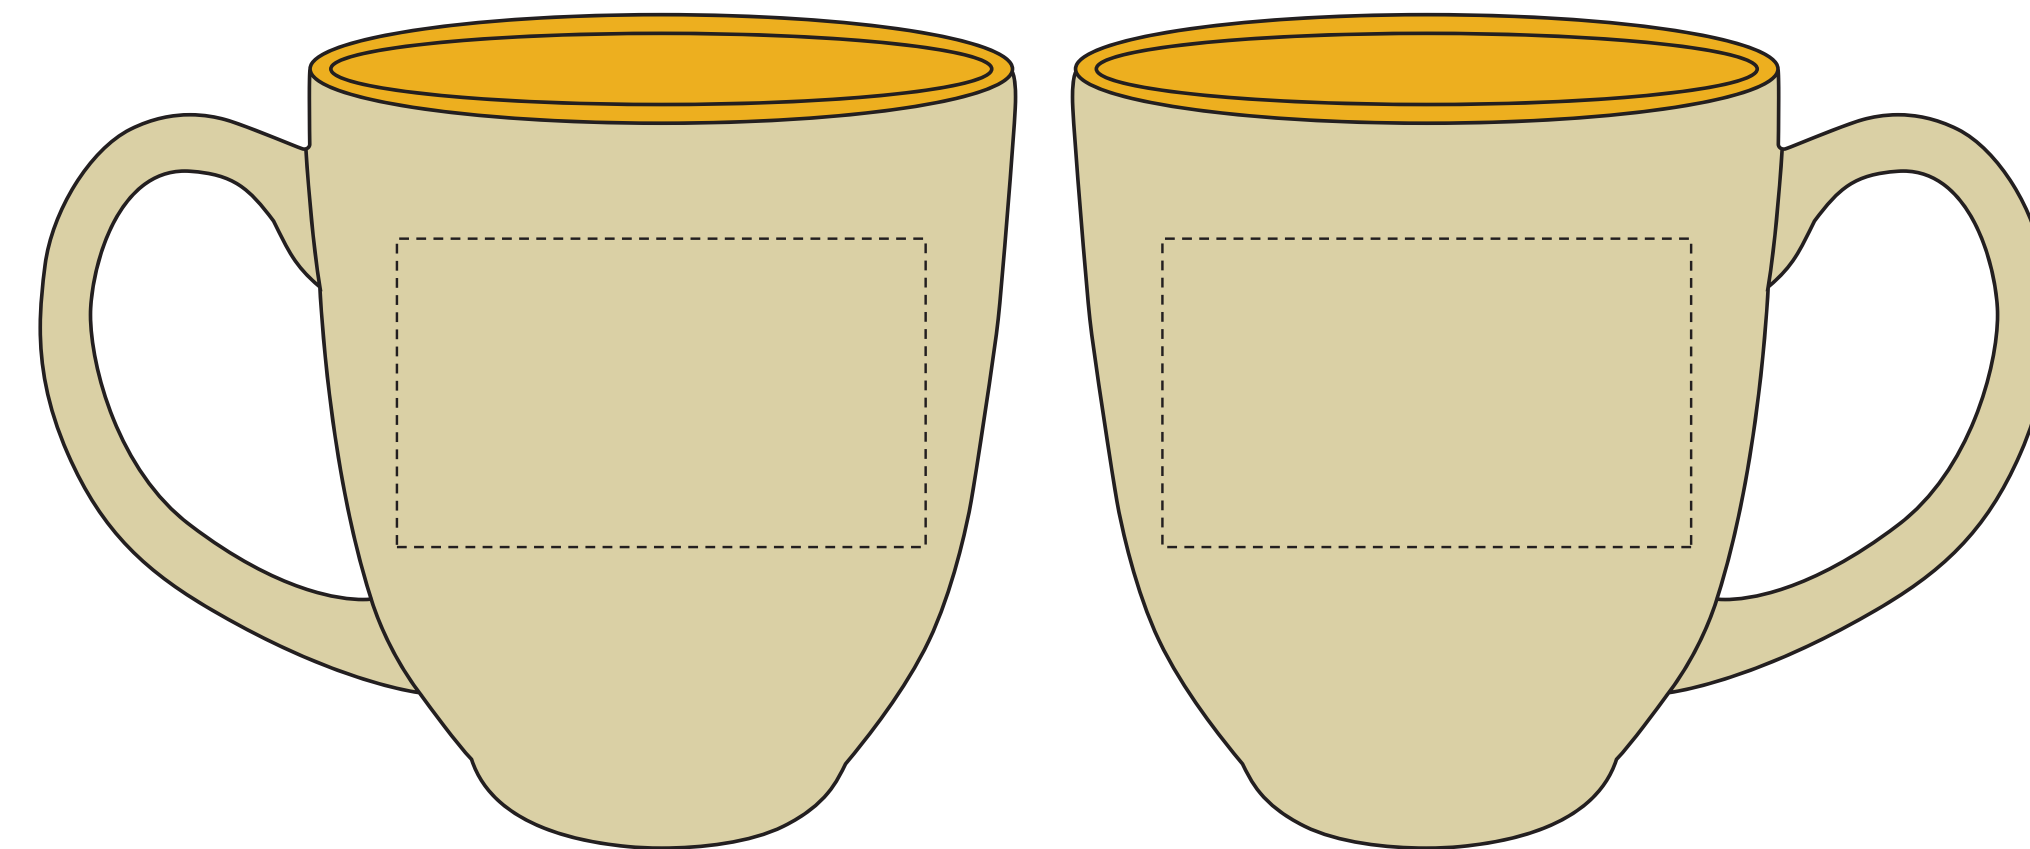

ONE COLOR IMPRINT ONLY

SIDE 2
OPTIONAL LEFT DRINKER

SIDE 1
STANDARD RIGHT DRINKER

ONE COLOR IMPRINT ONLY

SIDE 2
OPTIONAL LEFT DRINKER

SIDE 1
STANDARD RIGHT DRINKER

ONE COLOR IMPRINT ONLY

SIDE 2
OPTIONAL LEFT DRINKER

SIDE 1
STANDARD RIGHT DRINKER

*Imprints Right Hand Side or Left Hand Side Only
No Second Side Option Available For This Mug (Does Not Imprint 2-Sided Together)
Wraparound: (Not a 360 degree wrap) Not Available*

Dashed Line For Imprint Area Only. Will Not Print.

1"	Artist/Date:	Item #: 7145	Proofing:
0.5"	Order #:	Imprint Size: 3" W x 2" H	
0"	Ship Date:	Imprint Type: Standard Silk-Screen	
	Imprint Color:		
	Item Color:		

Dashed Line For Imprint Area Only. Will Not Print.

1"	Artist/Date:	Item #: 7145	Proofing:
0.5"	Order #:	Imprint Size: 1.8" W x 1.8" H	
0"	Ship Date:	Imprint Type: Laser Engraved	
	Imprint Color:		
	Item Color:		