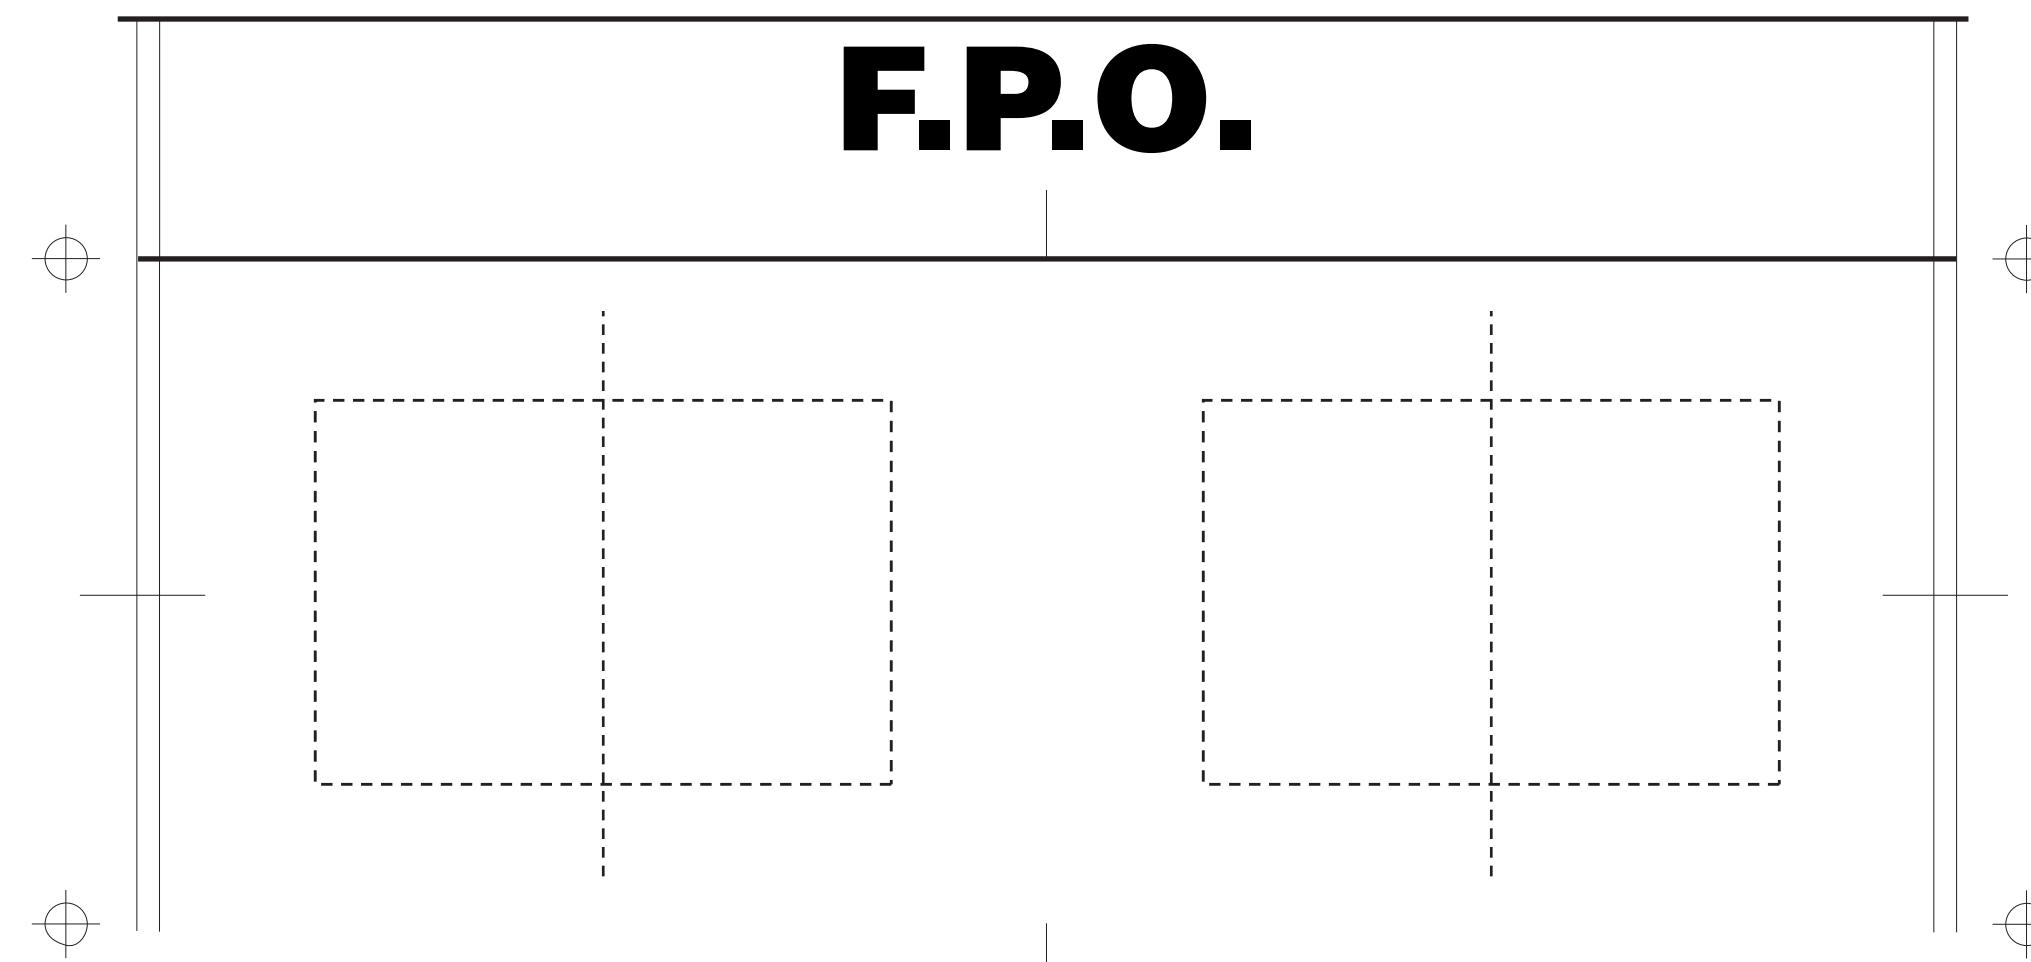

ONE COLOR IMPRINT ONLY

SIDE 2
OPTIONAL LEFT DRINKER

SIDE 1
STANDARD RIGHT DRINKER

ONE COLOR IMPRINT ONLY

SIDE 2
OPTIONAL LEFT DRINKER

SIDE 1
STANDARD RIGHT DRINKER

ONE COLOR IMPRINT ONLY

SIDE 2
OPTIONAL LEFT DRINKER

Dashed Line For Imprint Area Only. Will Not Print.

1"	Artist/Date:	Item #: 7145	Proofing:
0.5"	Order #:	Imprint Size: 3" W x 2" H	
0"	Ship Date:	Imprint Type: Standard Silk-Screen	
	Imprint Color:		
	Item Color:		

Dashed Line For Imprint Area Only. Will Not Print.

1"	Artist/Date:	Item #: 7145	Proofing:
0.5"	Order #:	Imprint Size: 1.8" W x 1.8" H	
0"	Ship Date:	Imprint Type: Laser Engraved	
	Imprint Color:		
	Item Color:		