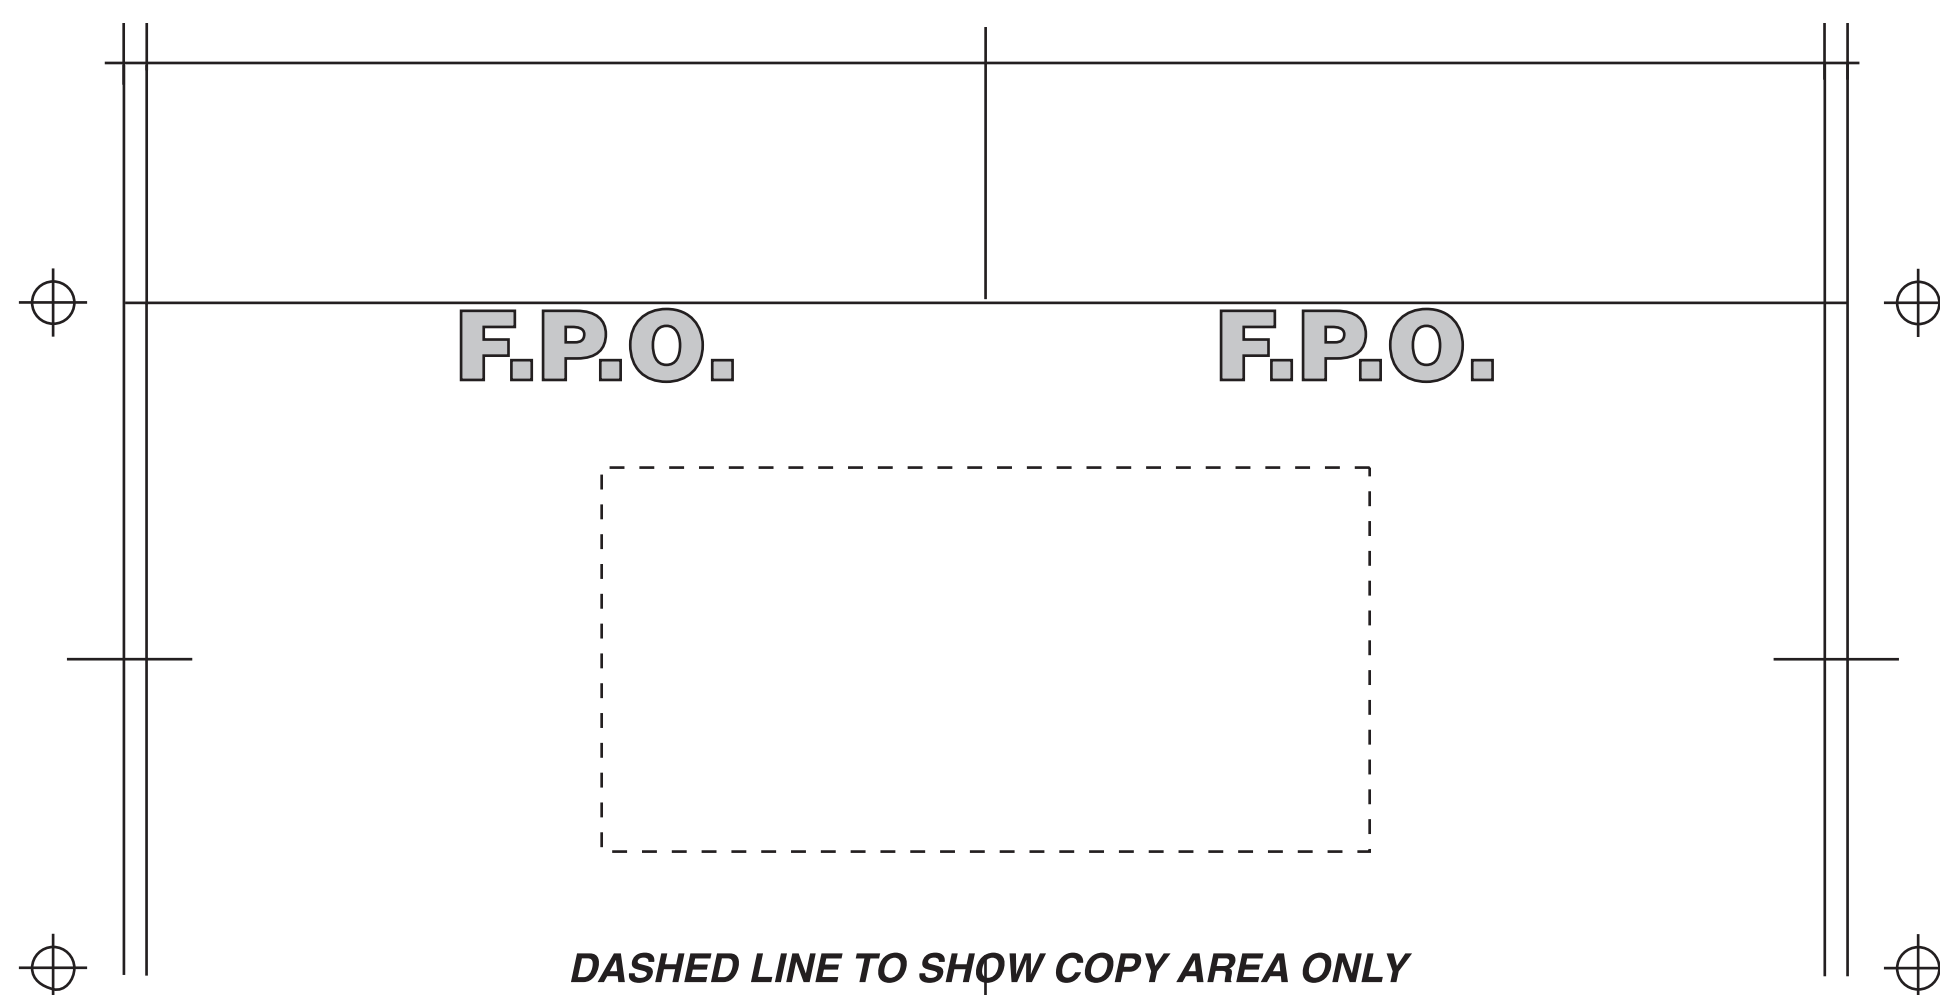

ONE COLOR IMPRINT ONLY

Dashed Line For Imprint Area Only. Will Not Print.

Artist/Date:	Item #: 7163	Proofing:
Order #:	Imprint Size: 2" W x 2" H	
Ship Date:	Wraparound: 4" W x 2" H	
Imprint Color:	Imprint Type: SILK-SCREEN	
Item Color:	MULTI-COLOR IMPRINT Not Available	

ONE COLOR IMPRINT ONLY

ONE COLOR IMPRINT ONLY

ONE COLOR IMPRINT ONLY

Dashed Line For Imprint Area Only. Will Not Print.

Artist/Date:	Item #: 7163	Proofing:
Order #:	Imprint Size: 2" W x 2" H	
Ship Date:	Wraparound: 4" W x 2" H	
Imprint Color:	Imprint Type: SILK-SCREEN	
Item Color:	MULTI-COLOR IMPRINT Not Available	

ONE COLOR IMPRINT ONLY

ONE COLOR IMPRINT ONLY

WRAPAROUND

Wrap Disclaimer: No redo's or reruns for artwork alignment issues.
We highly suggest ordering 2-sided imprint when 2 logos or opposite sides are desired
We cannot guarantee a wrap will print on opposite sides.

LASER ENGRAVE
Laser Engraves White

Dashed Line For Imprint Area Only. Will Not Print.

Artist/Date:	Item #: 7163	Proofing:
Order #:	Imprint Size: 2" W x 2" H	
Ship Date:	Imprint Type: LASER ENGRAVED	
Imprint Color:		
Item Color:		