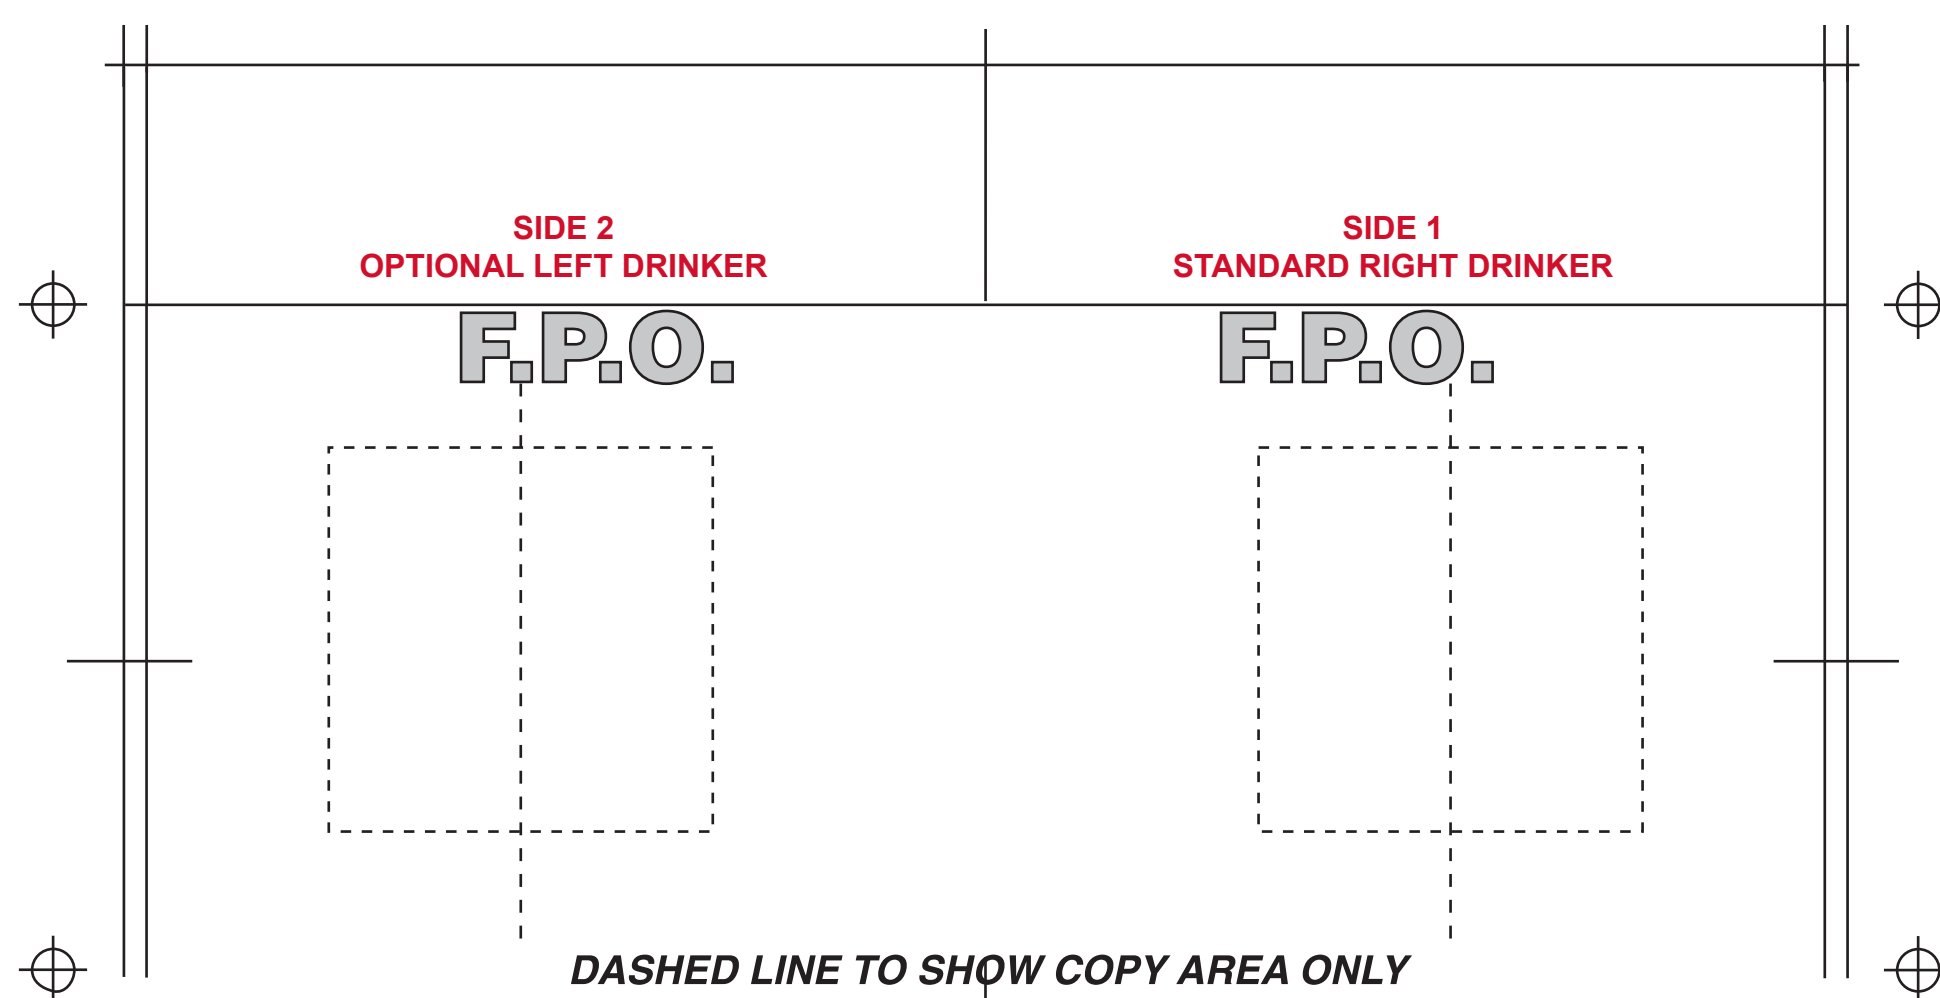

ONE COLOR IMPRINT ONLY

Dashed Line For Imprint Area Only. Will Not Print.

Artist/Date:	Item #: 7163	Proofing:
Order #:	Imprint Size: 2" W x 2" H	
Ship Date:	Wraparound: 4" W x 2" H	
Imprint Color:	Imprint Type: SILK-SCREEN	
Item Color:	MULTI-COLOR IMPRINT Not Available	

ONE COLOR IMPRINT ONLY

ONE COLOR IMPRINT ONLY

ONE COLOR IMPRINT ONLY

Dashed Line For Imprint Area Only. Will Not Print.

Artist/Date:	Item #: 7163	Proofing:
Order #:	Imprint Size: 2" W x 2" H	
Ship Date:	Wraparound: 4" W x 2" H	
Imprint Color:	Imprint Type: SILK-SCREEN	
Item Color:	MULTI-COLOR IMPRINT Not Available	

ONE COLOR IMPRINT ONLY

ONE COLOR IMPRINT ONLY

WRAPAROUND

Wrap Disclaimer: No redo's or reruns for artwork alignment issues.
We highly suggest ordering 2-sided imprint when 2 logos or opposite sides are desired
We cannot guarantee a wrap will print on opposite sides.

LASER ENGRAVE
Laser Engraves White

Dashed Line For Imprint Area Only. Will Not Print.

Artist/Date:	Item #: 7163	Proofing:
Order #:	Imprint Size: 2" W x 2" H	
Ship Date:	Imprint Type: LASER ENGRAVED	
Imprint Color:		
Item Color:		