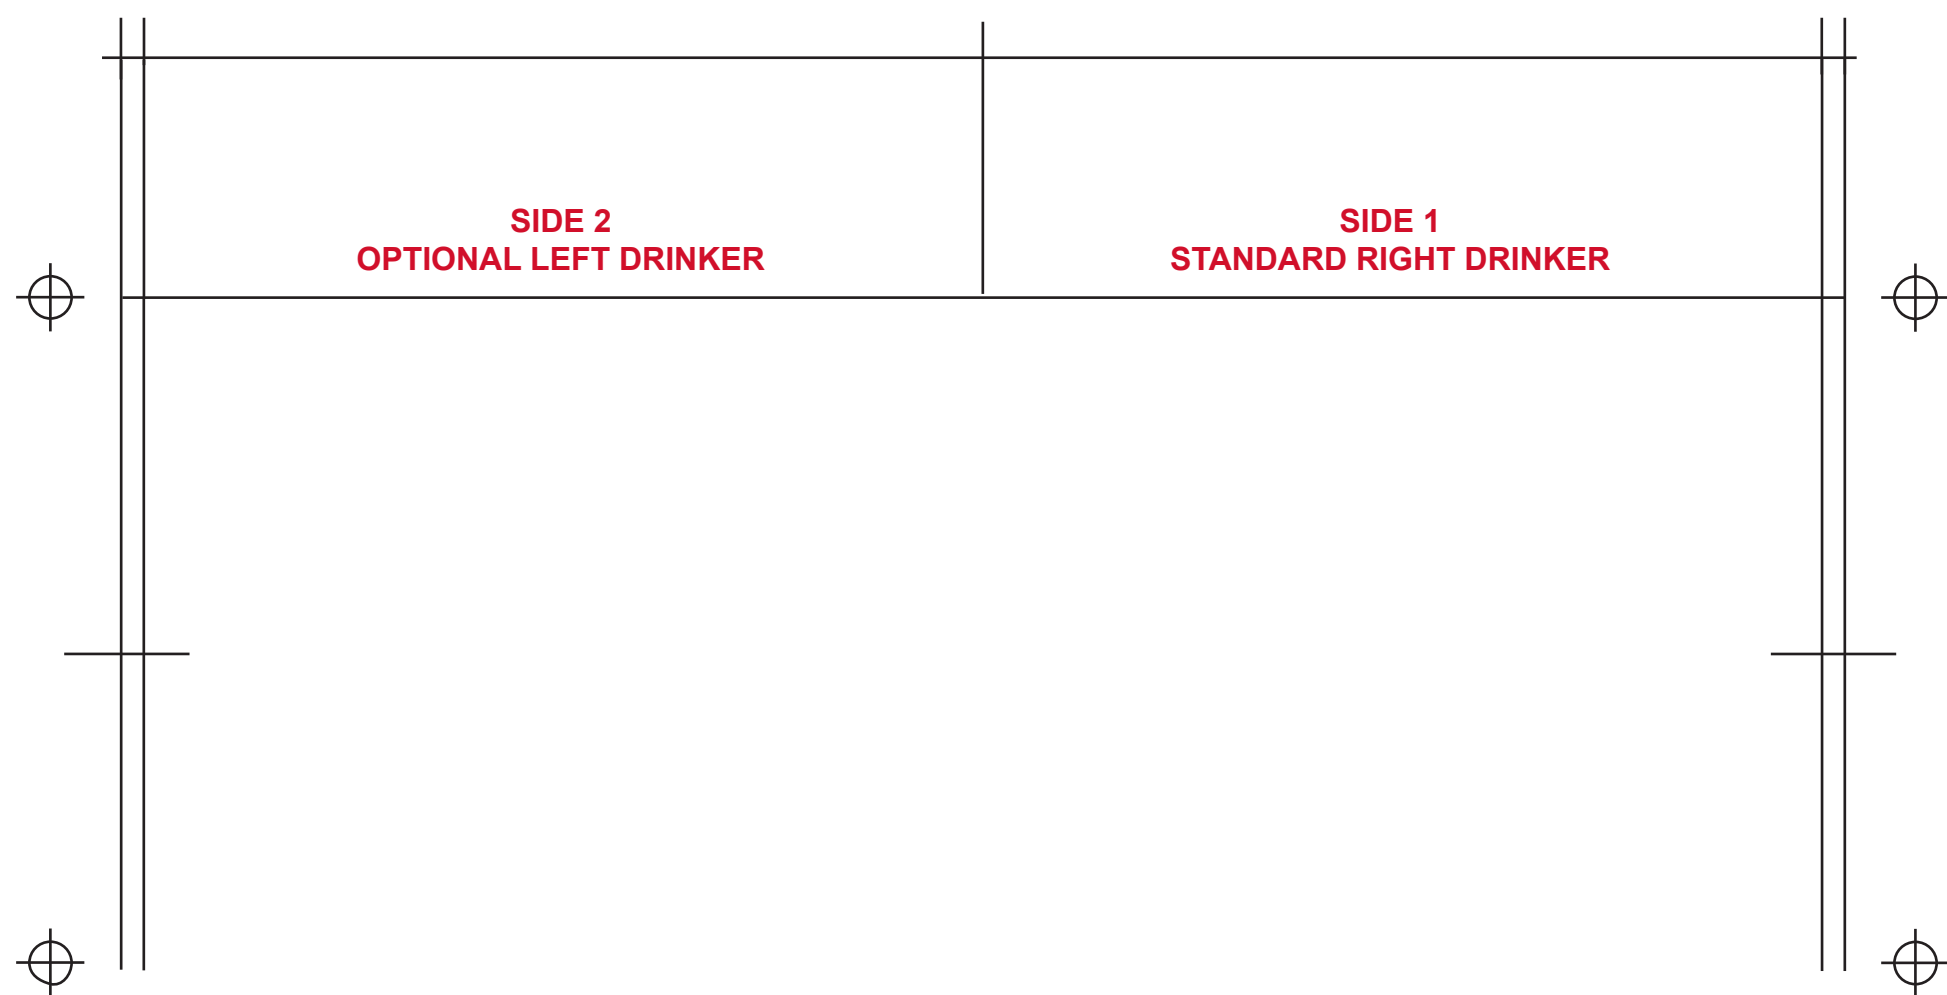

ONE COLOR IMPRINT ONLY

Dashed Line For Imprint Area Only. Will Not Print.

Artist/Date:	Item #: 7163	Proofing:
Order #:	Imprint Size: 2" W x 2" H	
Ship Date:	Wraparound: 4" W x 2" H	
Imprint Color:	Imprint Type: SILK-SCREEN	
Item Color:	MULTI-COLOR IMPRINT Not Available	

ONE COLOR IMPRINT ONLY

ONE COLOR IMPRINT ONLY

ONE COLOR IMPRINT ONLY

Dashed Line For Imprint Area Only. Will Not Print.

Artist/Date:	Item #: 7163	Proofing:
Order #:	Imprint Size: 2" W x 2" H	
Ship Date:	Wraparound: 4" W x 2" H	
Imprint Color:	Imprint Type: SILK-SCREEN	
Item Color:	MULTI-COLOR IMPRINT Not Available	

LASER ENGRAVE
Laser Engraves White

Dashed Line For Imprint Area Only. Will Not Print.

Artist/Date:	Item #: 7163	Proofing:
Order #:	Imprint Size: 2" W x 2" H	
Ship Date:	Imprint Type: LASER ENGRAVED	
Imprint Color:		
Item Color:		

SIDE 2
OPTIONAL LEFT DRINKER

SIDE 1
STANDARD RIGHT DRINKER