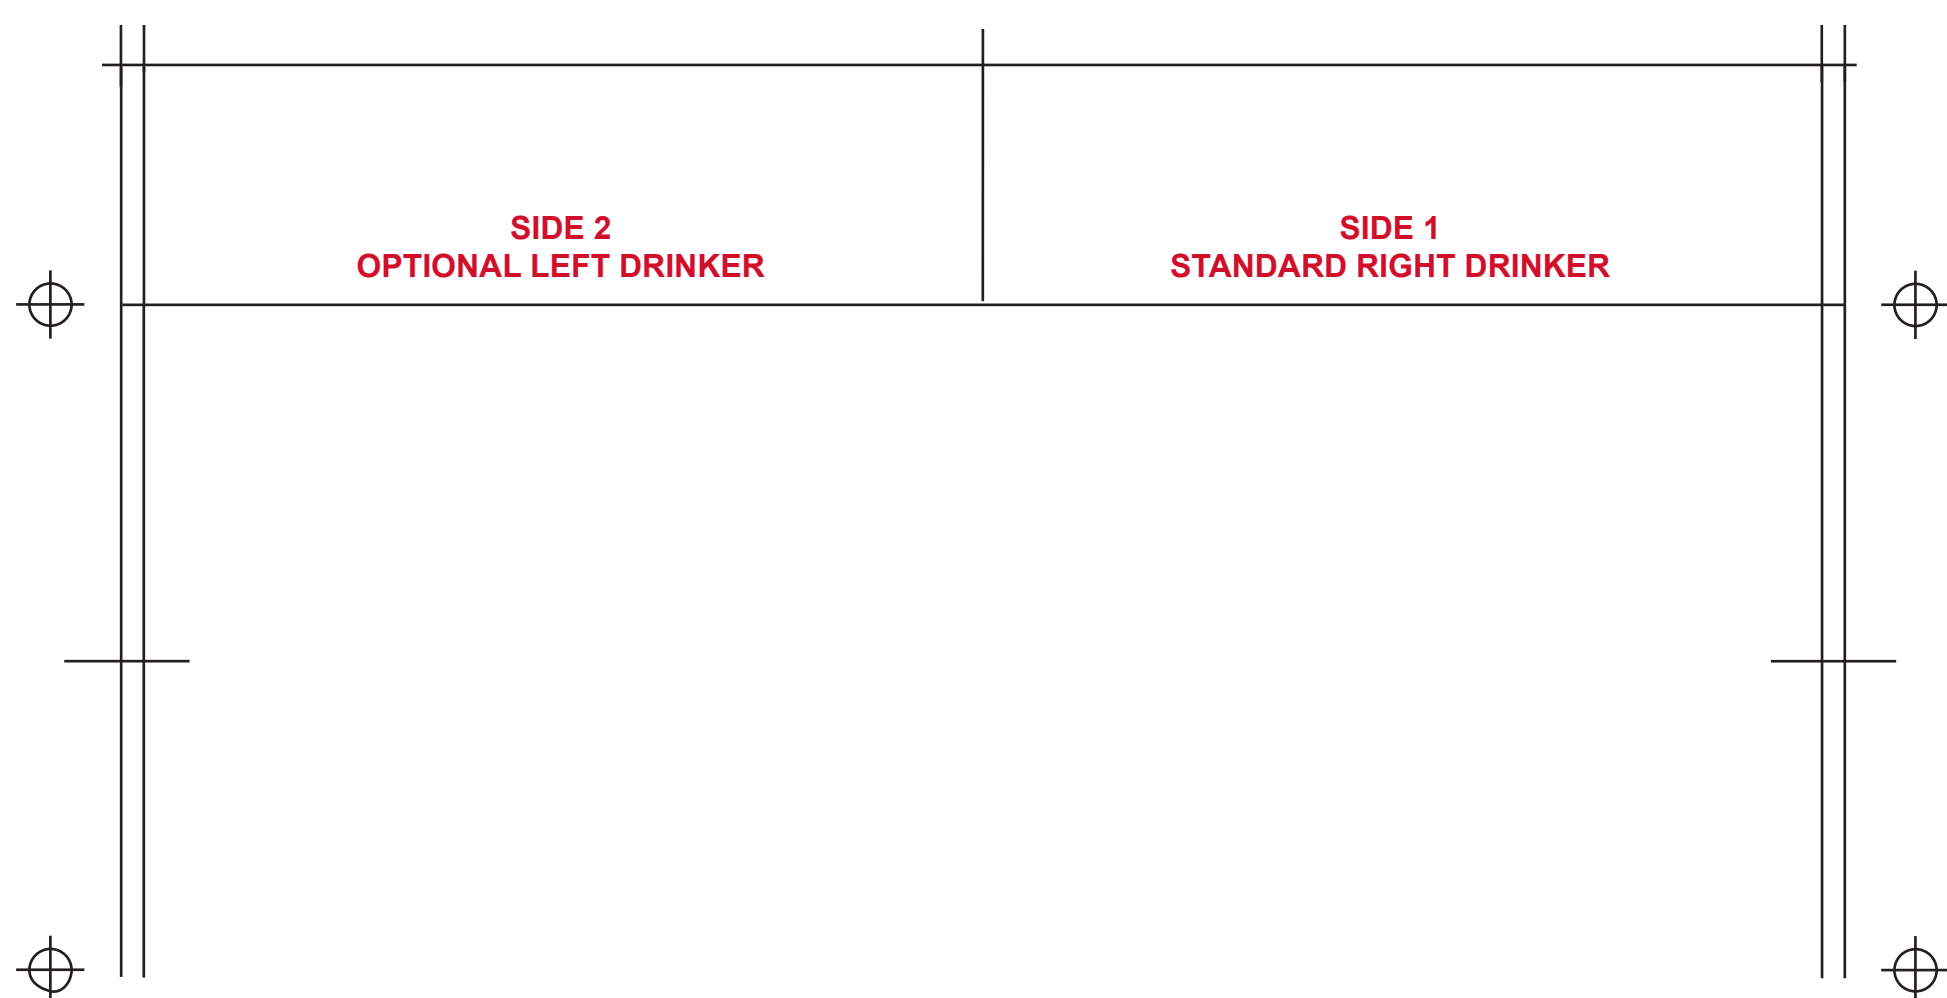

ONE COLOR IMPRINT ONLY

Dashed Line For Imprint Area Only. Will Not Print.

Artist/Date:	Item #: 7163	Proofing:
Order #:	Imprint Size: 2" W x 2" H	
Ship Date:	Wraparound: 4" W x 2" H	
Imprint Color:	Imprint Type: SILK-SCREEN	
Item Color:	MULTI-COLOR IMPRINT Not Available	

ONE COLOR IMPRINT ONLY

ONE COLOR IMPRINT ONLY

ONE COLOR IMPRINT ONLY

Dashed Line For Imprint Area Only. Will Not Print.

Artist/Date:	Item #: 7163	Proofing:
Order #:	Imprint Size: 2" W x 2" H	
Ship Date:	Wraparound: 4" W x 2" H	
Imprint Color:	Imprint Type: SILK-SCREEN	
Item Color:	MULTI-COLOR IMPRINT Not Available	

ONE COLOR IMPRINT ONLY

ONE COLOR IMPRINT ONLY

WRAPAROUND

Wrap Disclaimer: No redo's or reruns for artwork alignment issues.
We highly suggest ordering 2-sided imprint when 2 logos or opposite sides are desired
We cannot guarantee a wrap will print on opposite sides.

LASER ENGRAVE
Laser Engraves White

Dashed Line For Imprint Area Only. Will Not Print.

Artist/Date:	Item #: 7163	Proofing:
Order #:	Imprint Size: 2" W x 2" H	
Ship Date:	Imprint Type: LASER ENGRAVED	
Imprint Color:		
Item Color:		