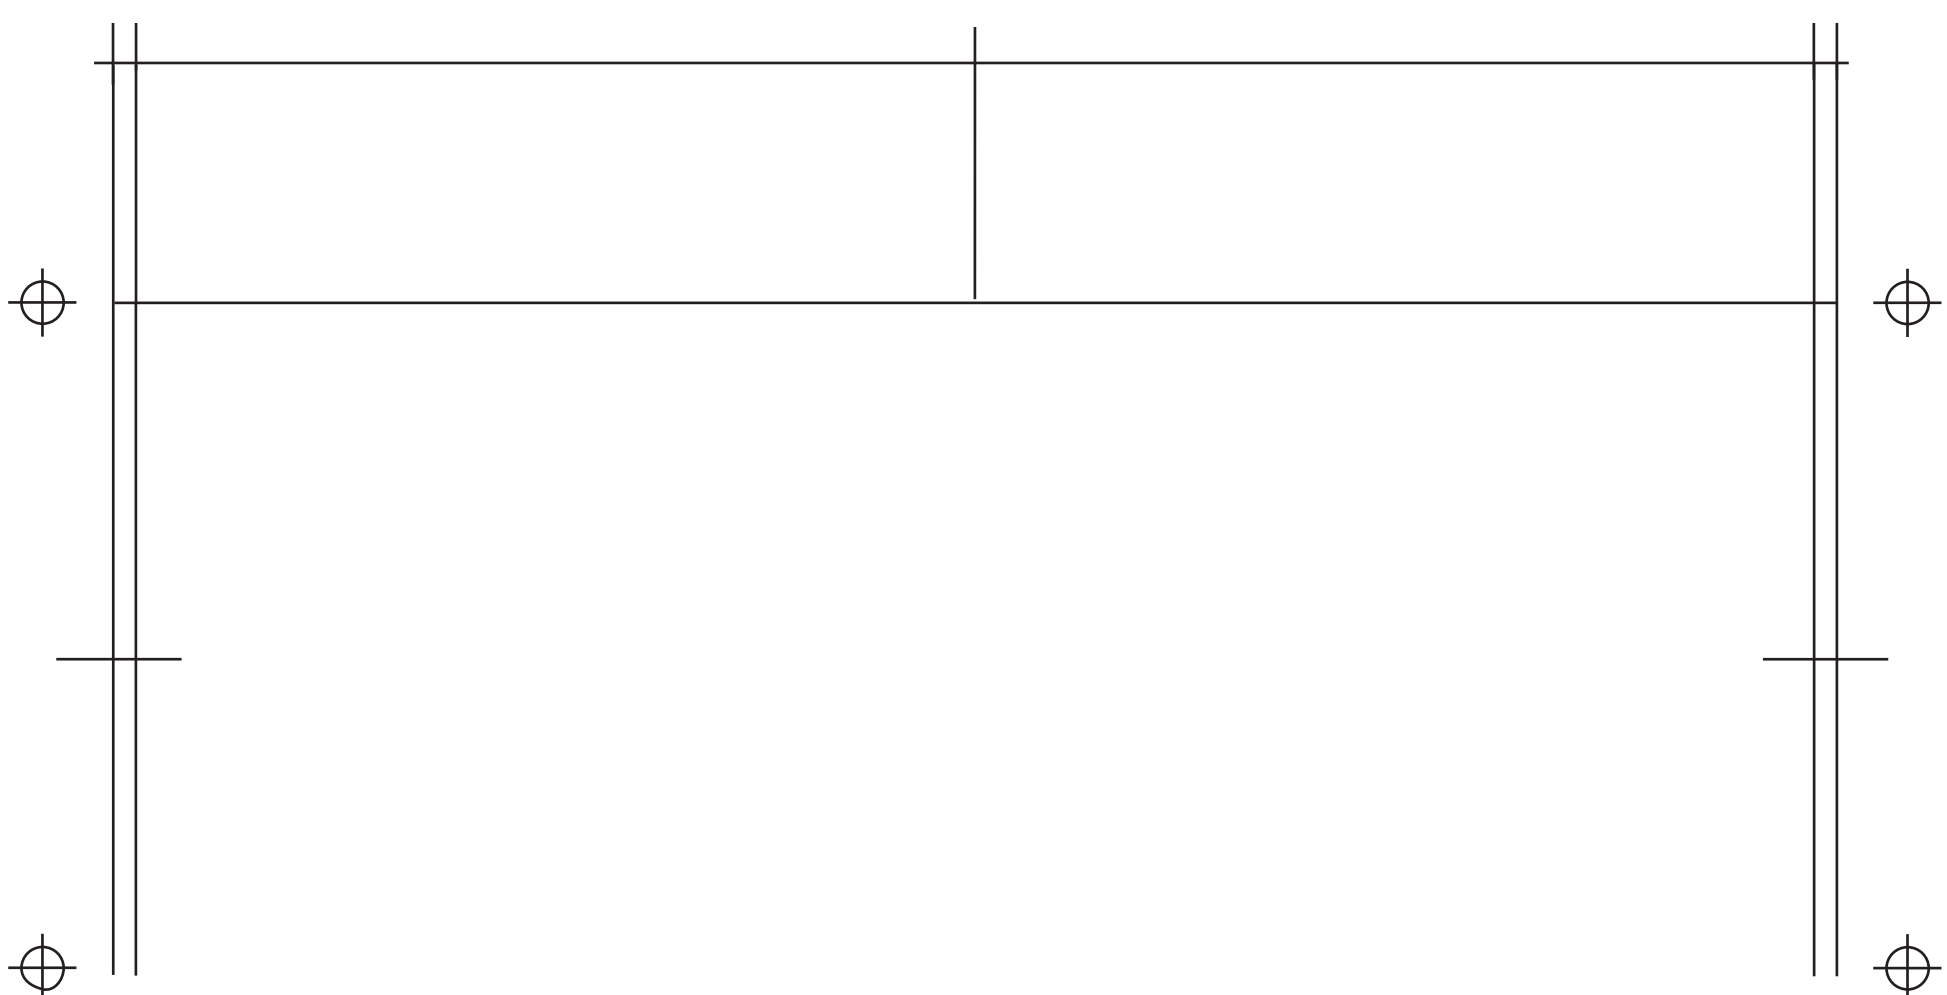

ONE COLOR IMPRINT ONLY

Dashed Line For Imprint Area Only. Will Not Print.

Artist/Date:	Item #: 7163	Proofing:
Order #:	Imprint Size: 2" W x 2" H	
Ship Date:	Wraparound: 4" W x 2" H	
Imprint Color:	Imprint Type: SILK-SCREEN	
Item Color:	MULTI-COLOR IMPRINT Not Available	

ONE COLOR IMPRINT ONLY

ONE COLOR IMPRINT ONLY

ONE COLOR IMPRINT ONLY

Dashed Line For Imprint Area Only. Will Not Print.

Artist/Date:	Item #: 7163	Proofing:
Order #:	Imprint Size: 2" W x 2" H	
Ship Date:	Wraparound: 4" W x 2" H	
Imprint Color:	Imprint Type: SILK-SCREEN	
Item Color:	MULTI-COLOR IMPRINT Not Available	

ONE COLOR IMPRINT ONLY

ONE COLOR IMPRINT ONLY

WRAPAROUND

Wrap Disclaimer: No redo's or reruns for artwork alignment issues.
We highly suggest ordering 2-sided imprint when 2 logos or opposite sides are desired
We cannot guarantee a wrap will print on opposite sides.

LASER ENGRAVE
Laser Engraves White

Dashed Line For Imprint Area Only. Will Not Print.

Artist/Date:	Item #: 7163	Proofing:
Order #:	Imprint Size: 2" W x 2" H	
Ship Date:	Imprint Type: LASER ENGRAVED	
Imprint Color:		
Item Color:		