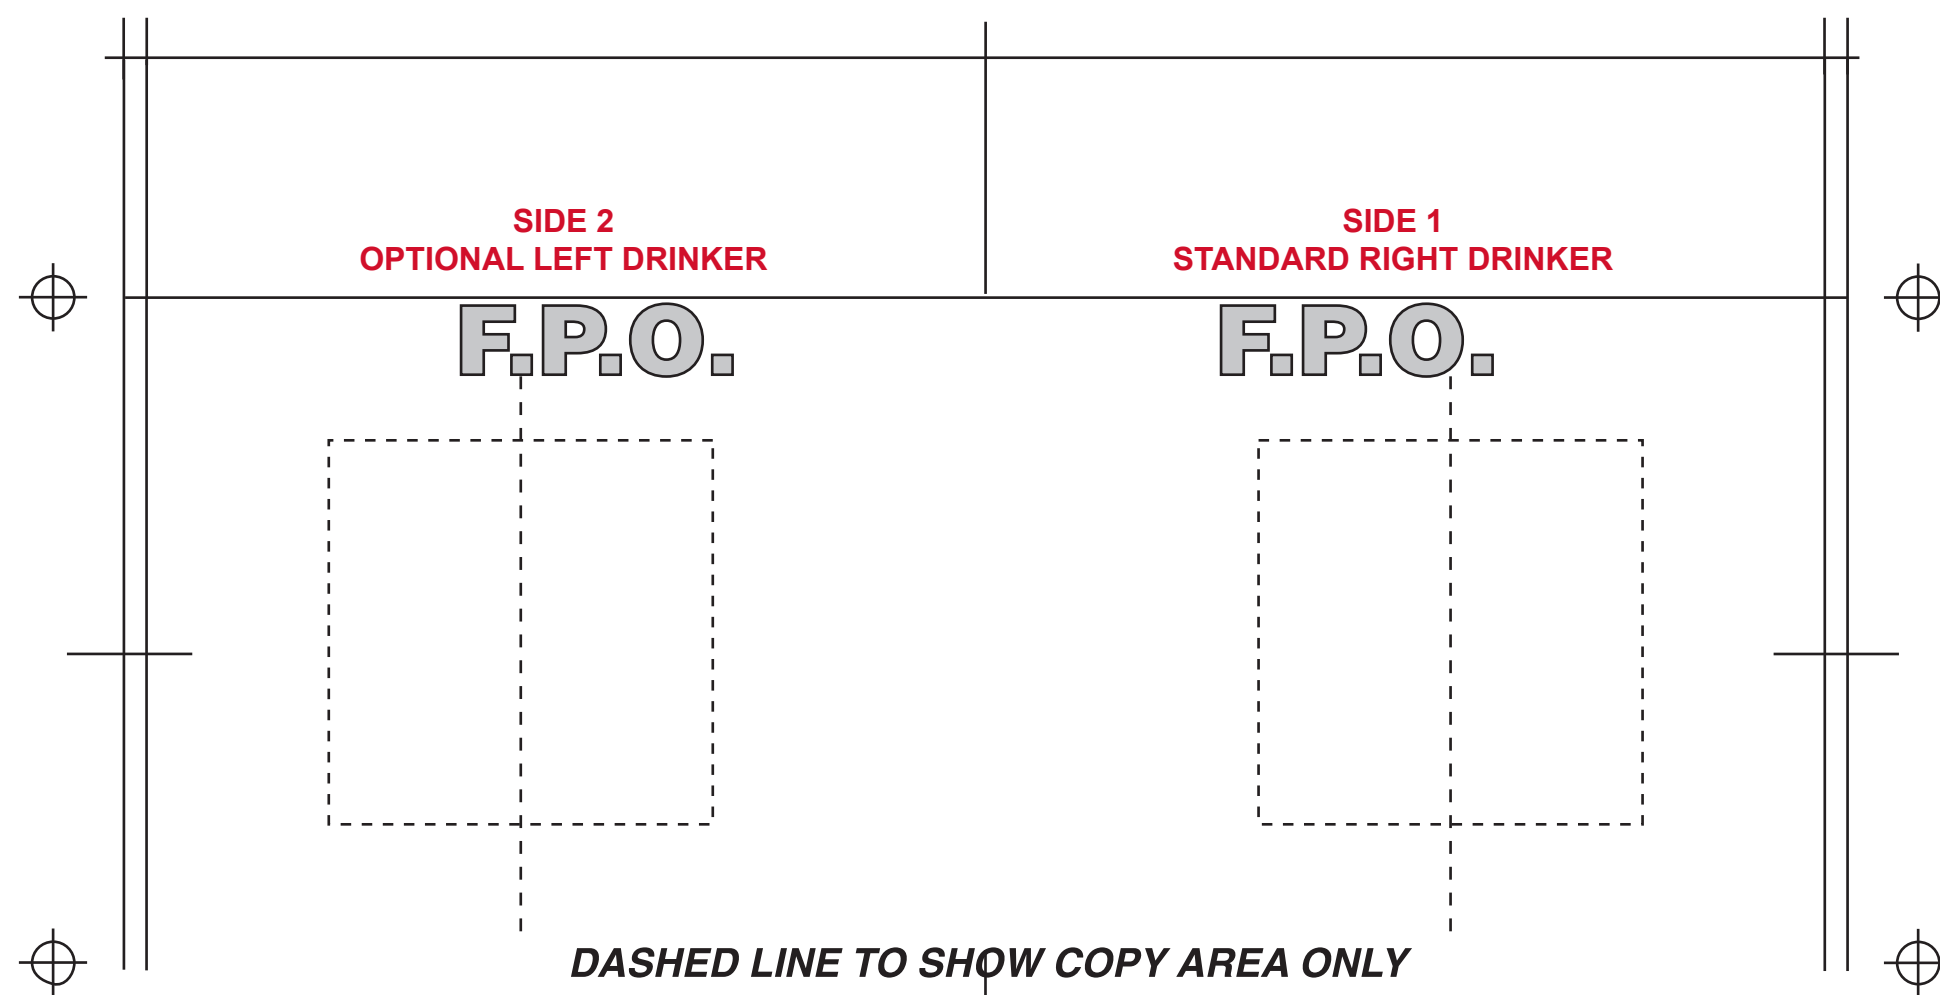

ONE COLOR IMPRINT ONLY

Dashed Line For Imprint Area Only. Will Not Print.

Artist/Date:	Item #: 7163	Proofing:
Order #:	Imprint Size: 2" W x 2" H	
Ship Date:	Wraparound: 4" W x 2" H	
Imprint Color:	Imprint Type: SILK-SCREEN	
Item Color:	MULTI-COLOR IMPRINT Not Available	

ONE COLOR IMPRINT ONLY

ONE COLOR IMPRINT ONLY

ONE COLOR IMPRINT ONLY

Dashed Line For Imprint Area Only. Will Not Print.

Artist/Date:	Item #: 7163	Proofing:
Order #:	Imprint Size: 2" W x 2" H	
Ship Date:	Wraparound: 4" W x 2" H	
Imprint Color:	Imprint Type: SILK-SCREEN	
Item Color:	MULTI-COLOR IMPRINT Not Available	

LASER ENGRAVE
Laser Engraves White

Dashed Line For Imprint Area Only. Will Not Print.

Artist/Date:	Item #: 7163	Proofing:
Order #:	Imprint Size: 2" W x 2" H	
Ship Date:	Imprint Type: LASER ENGRAVED	
Imprint Color:		
Item Color:		

SIDE 2
OPTIONAL LEFT DRINKER

SIDE 1
STANDARD RIGHT DRINKER