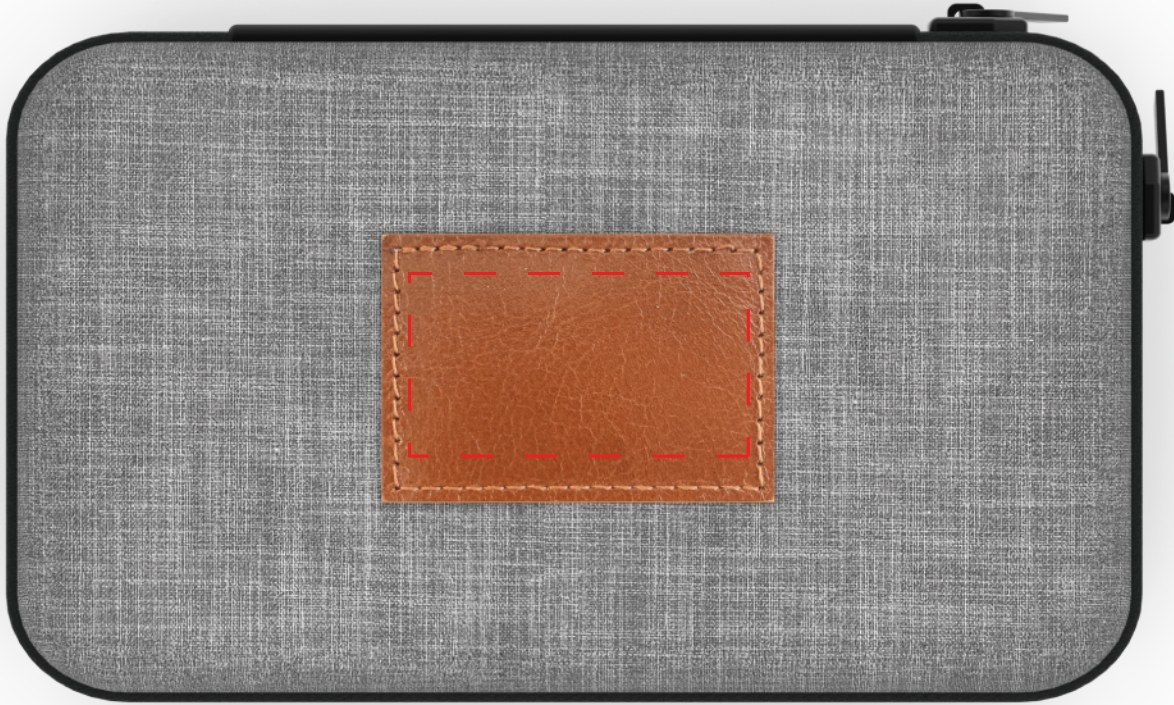

EVA Case

FoldStand

PowerUSB

Type C to USB A Cable

PowerTravel Kit

Product Proof • Scale 1:1

Kit includes: 1 x FoldStand, 1 x PowerUSB, 1 x Type C to USB A Cable, 1 x EVA travel case

Price includes one imprint location for FoldStand and PowerUSB.

Brown Patch Etching

max imprint area (FoldStand):	2.28" x 2.12"	58 mm x 53.8 mm
max imprint area (PowerUSB):		
max imprint area (Optional EVA Patch):	1.76" x 0.95"	44.704 mm x 24.13 mm