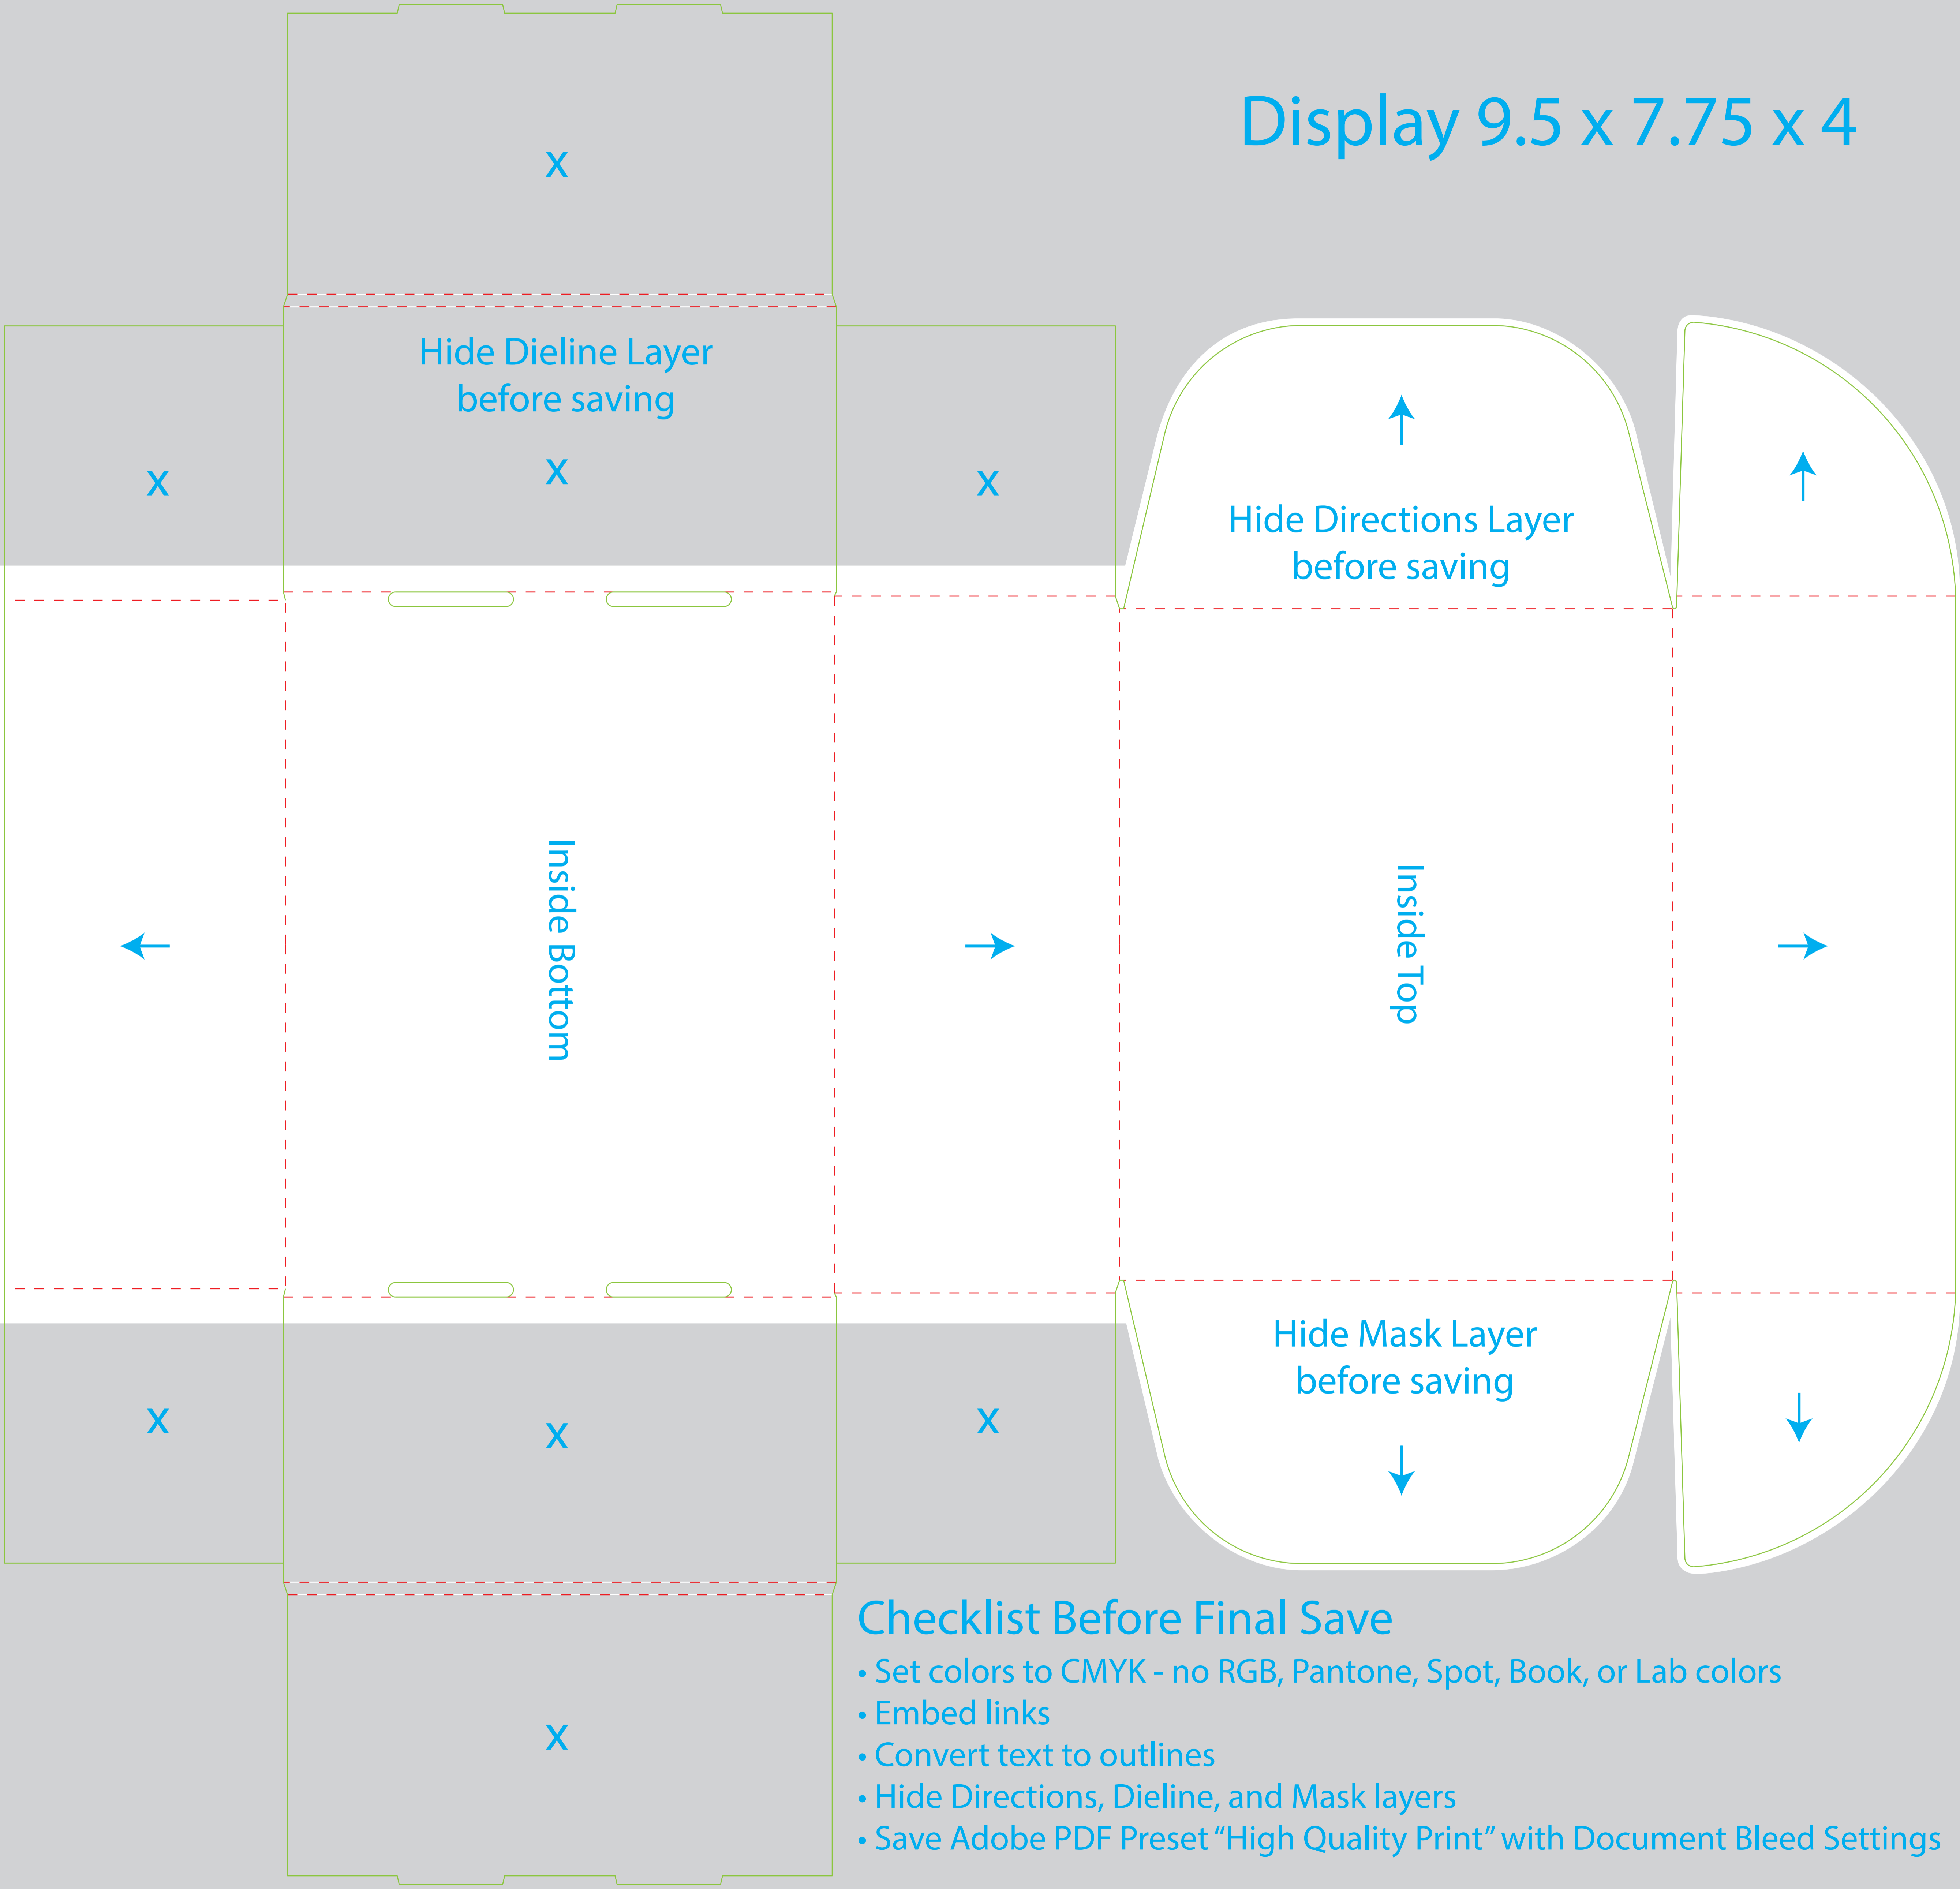

Display 9.5 x 7.75 x 4

Hide Dieline Layer
before saving

Hide Directions Layer
before saving

Hide Mask Layer
before saving

Inside Bottom

Inside Top

Checklist Before Final Save

- Set colors to CMYK - no RGB, Pantone, Spot, Book, or Lab colors
- Embed links
- Convert text to outlines
- Hide Directions, Dieline, and Mask layers
- Save Adobe PDF Preset "High Quality Print" with Document Bleed Settings