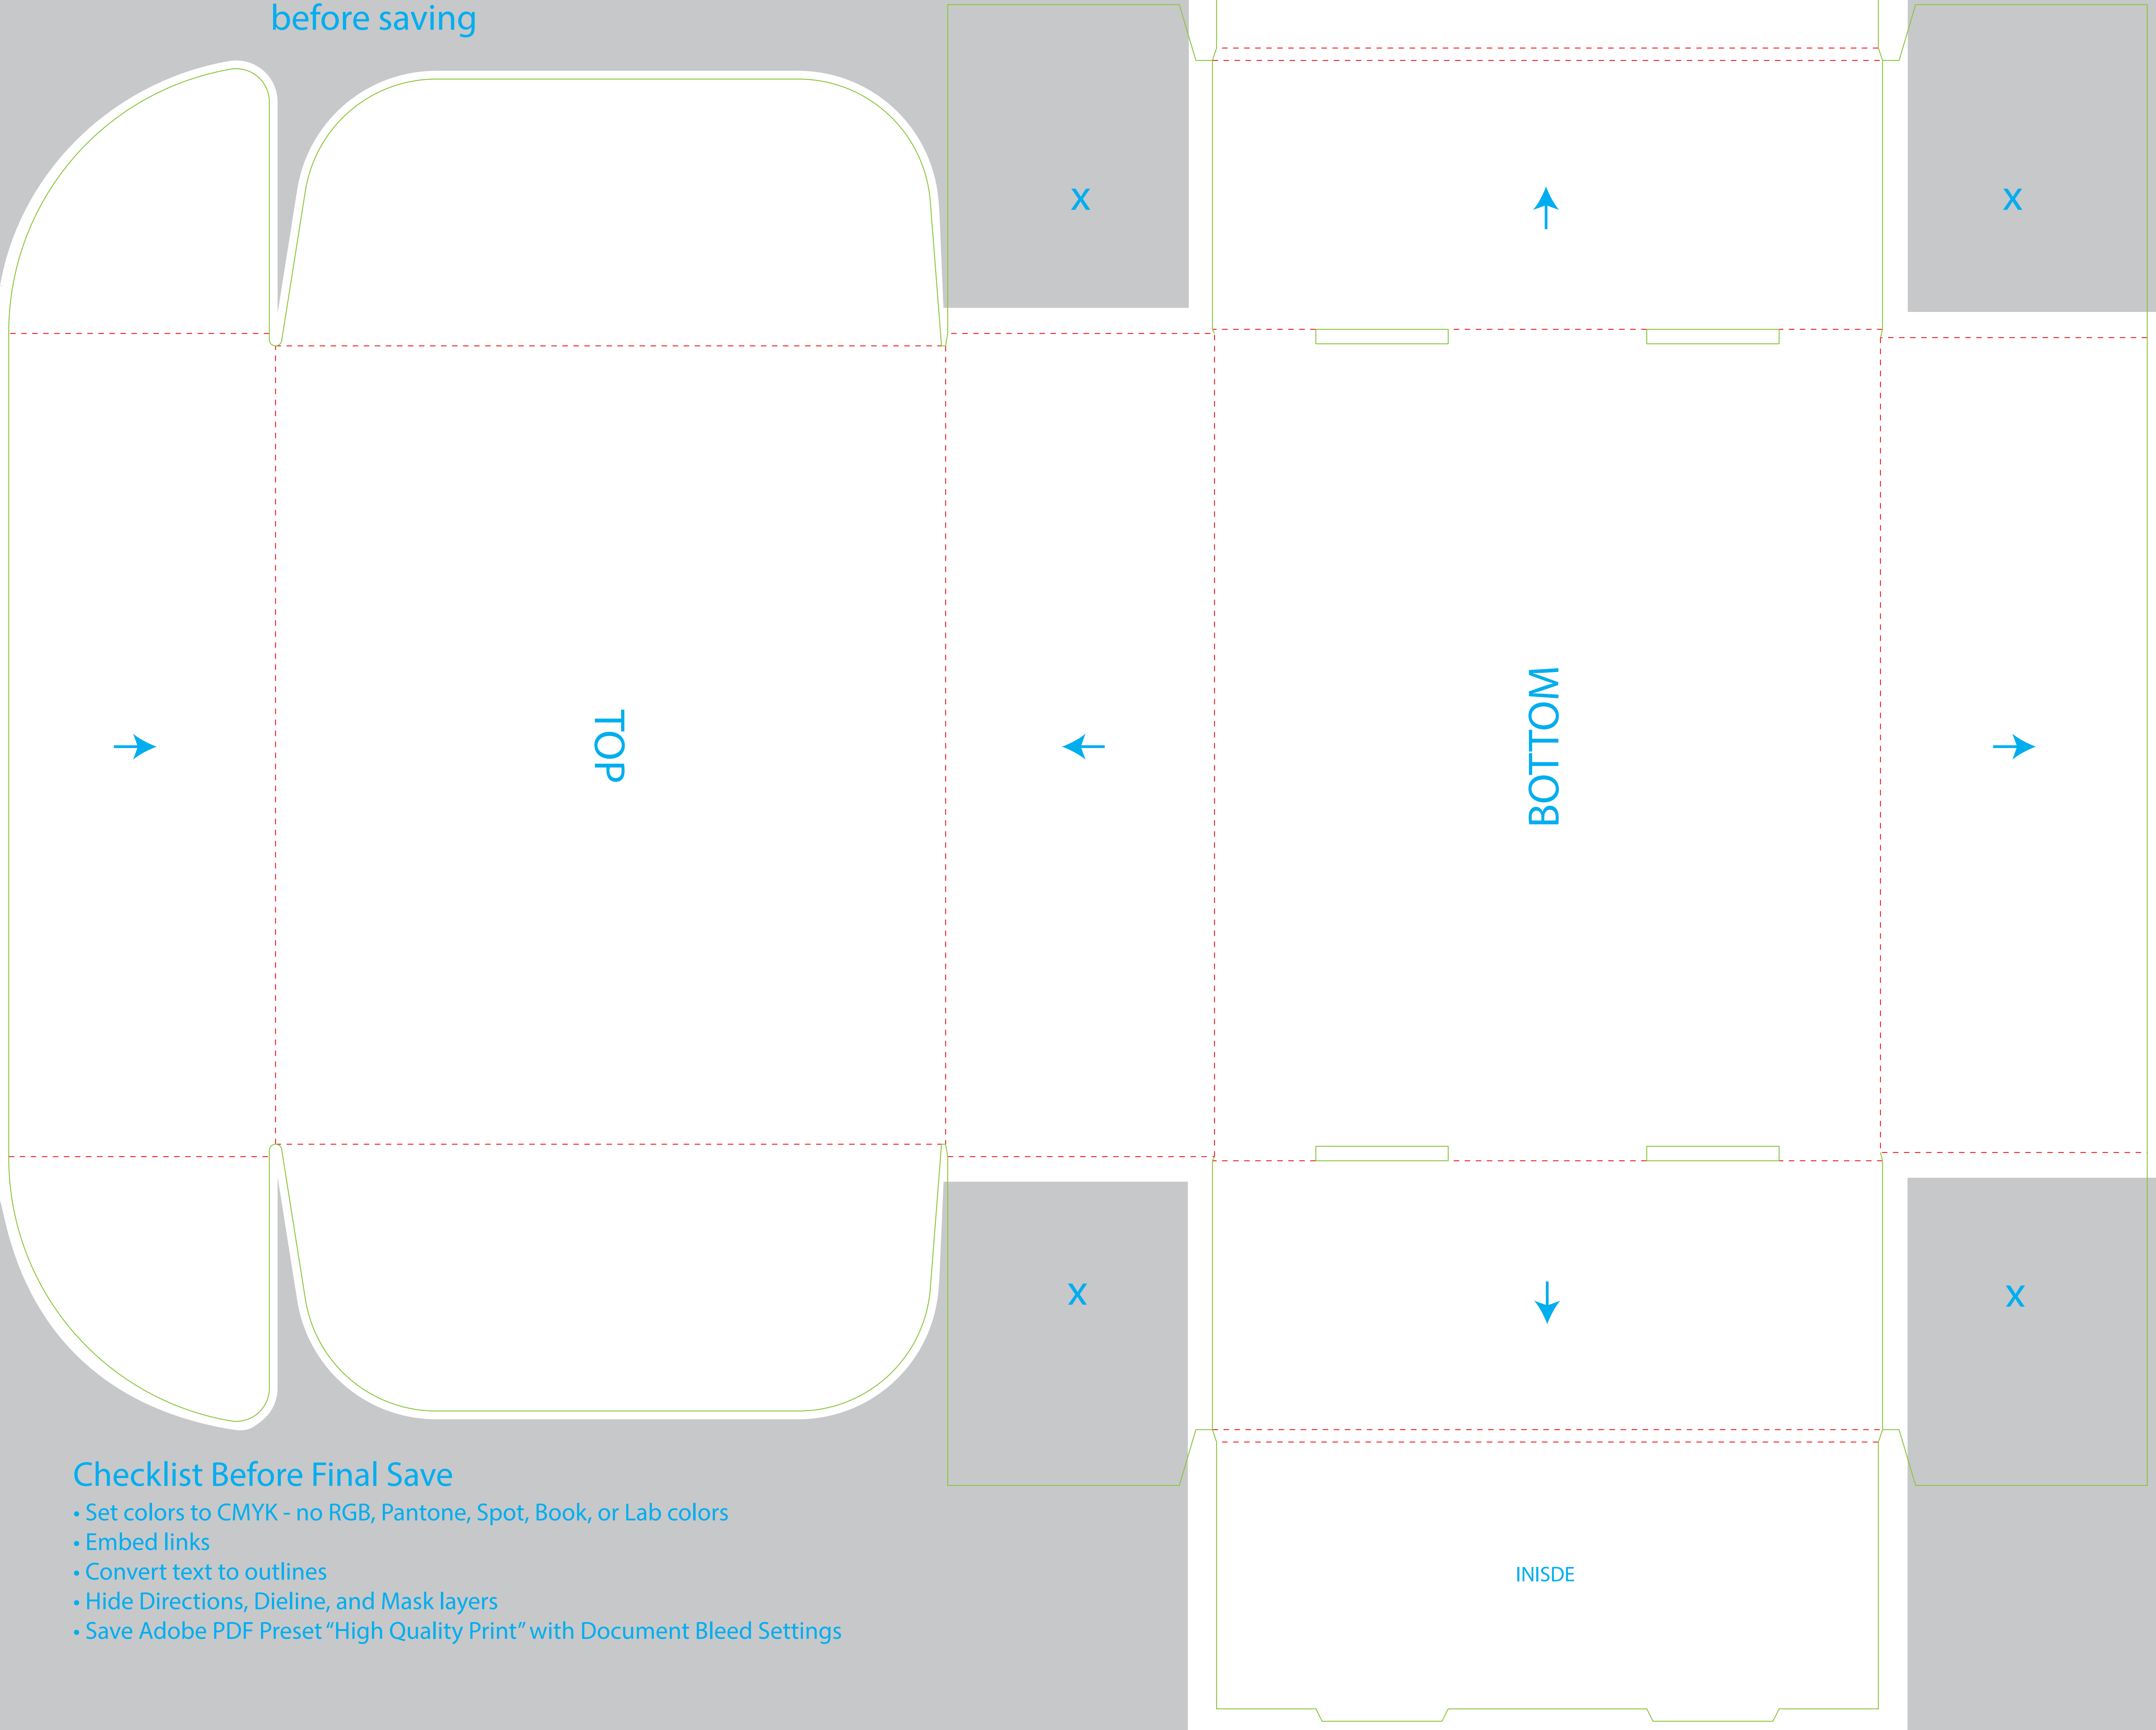

Display Mailer 12 x 10 x 4

Hide Directions Layer
before saving

Checklist Before Final Save

- Set colors to CMYK - no RGB, Pantone, Spot, Book, or Lab colors
- Embed links
- Convert text to outlines
- Hide Directions, Dieline, and Mask layers
- Save Adobe PDF Preset "High Quality Print" with Document Bleed Settings