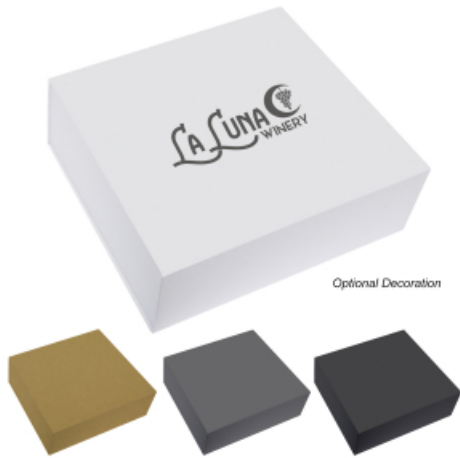

#0boxlarge 15" W x 12" Gift Box

Regular Pricing

20

\$8.95

1G

Highlights

- Sold Empty
- Magnetic Closure
- Standard Imprint Is Blank.

Packaging Details

Quantity per Box	Box Weight	Box Length	Box Width	Box Height
20	35 lbs.	24"	7"	16"

Dimensions are in inches. Weight is in pounds.

Description

- COLORS AVAILABLE: Natural, White, Gray or Black.
- IMPRINT COLORS: Solid Blank
- APPROXIMATE SIZE: 15" W x 12 1/4" W x 5 1/16" D
- IMPRINT AREA AND METHOD: Optional Silk-Screen: 8" W x 8" H • Optional Deboss: 3" W x 3" H
- SET UP CHARGE: \$95.00(G), \$25.00(G) on re-orders.
- OPTIONAL IMPRINT: Optional Silk-Screen: Add \$4.50 (G) per piece. • Optional Deboss: Add \$5.00 (G) per piece.
- PACKAGING: Bulk (Must be ordered in full carton quantities of 20. Boxes ship blank and unassembled)
- PLEASE NOTE: *Item contains one or more small magnets. Keep out of reach of children. See general information for details.