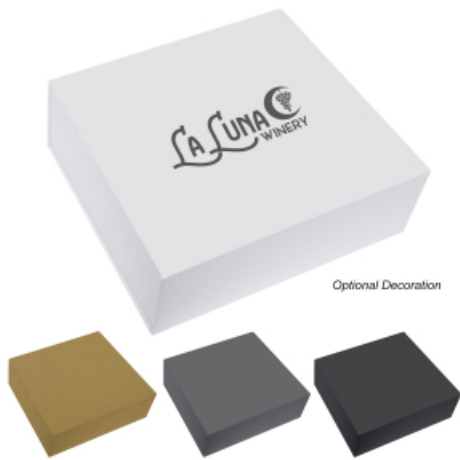

#0boxlarge 15" W x 12" Gift Box

Regular Pricing

20
\$8.95 1G

Highlights

- Sold Empty
- Magnetic Closure
- Standard Imprint Is Blank.

Packaging Details

Quantity per Box	Box Weight	Box Length	Box Width	Box Height
20	35 lbs.	24"	7"	16"

Dimensions are in inches. Weight is in pounds.

Description

- COLORS AVAILABLE: Natural, White, Gray or Black.
- IMPRINT COLORS: Solid Blank
- APPROXIMATE SIZE: 15" W x 12 1/4" W x 5 1/16" D
- IMPRINT AREA AND METHOD: Optional Silk-Screen: 8" W x 8" H • Optional Deboss: 3" W x 3" H
- SET UP CHARGE: \$95.00(G), \$25.00(G) on re-orders.
- OPTIONAL IMPRINT: Optional Silk-Screen: Add \$4.50 (G) per piece. • Optional Deboss: Add \$5.00 (G) per piece.
- PACKAGING: Bulk (Must be ordered in full carton quantities of 20. Boxes ship blank and unassembled)
- PLEASE NOTE: *Item contains one or more small magnets. Keep out of reach of children. See general information for details.