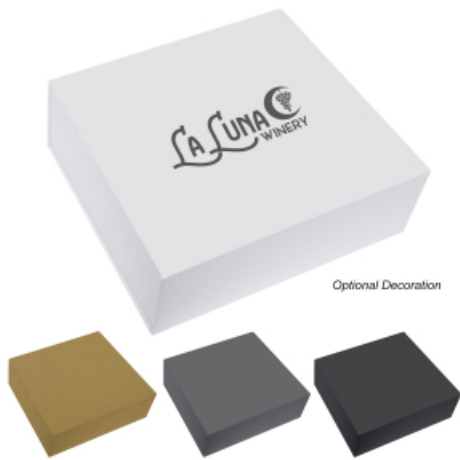

#0boxlarge 15" W x 12" Gift Box

Regular Pricing

20	
\$8.95	1G

Highlights

- Sold Empty
- Magnetic Closure
- Standard Imprint Is Blank.

Packaging Details

Quantity per Box	Box Weight	Box Length	Box Width	Box Height
20	35 lbs.	24"	7"	16"

Dimensions are in inches. Weight is in pounds.

Description

- COLORS AVAILABLE: Natural, White, Gray or Black.
- IMPRINT COLORS: Solid Blank
- APPROXIMATE SIZE: 15" W x 12 1/4" W x 5 1/16" D
- IMPRINT AREA AND METHOD: Optional Silk-Screen: 8" W x 8" H • Optional Deboss: 3" W x 3" H
- SET UP CHARGE: \$95.00(G), \$25.00(G) on re-orders.
- OPTIONAL IMPRINT: Optional Silk-Screen: Add \$4.50 (G) per piece. • Optional Deboss: Add \$5.00 (G) per piece.
- PACKAGING: Bulk (Must be ordered in full carton quantities of 20. Boxes ship blank and unassembled)
- PLEASE NOTE: *Item contains one or more small magnets. Keep out of reach of children. See general information for details.