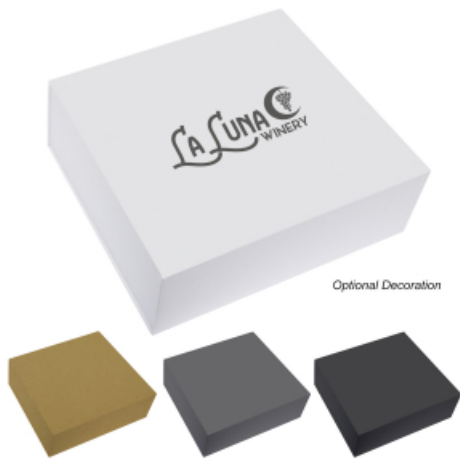

#0boxlarge 15" W x 12" Gift Box

Regular Pricing

20

\$8.95

1G

Highlights

- Sold Empty
- Magnetic Closure
- Standard Imprint Is Blank.

Packaging Details

Quantity per Box	Box Weight	Box Length	Box Width	Box Height
20	35 lbs.	24"	7"	16"

Dimensions are in inches. Weight is in pounds.

Description

- COLORS AVAILABLE: Natural, White, Gray or Black.
- IMPRINT COLORS: Solid Blank
- APPROXIMATE SIZE: 15" W x 12 1/4" W x 5 1/16" D
- IMPRINT AREA AND METHOD: Optional Silk-Screen: 8" W x 8" H • Optional Deboss: 3" W x 3" H
- SET UP CHARGE: \$95.00(G), \$25.00(G) on re-orders.
- OPTIONAL IMPRINT: Optional Silk-Screen: Add \$4.50 (G) per piece. • Optional Deboss: Add \$5.00 (G) per piece.
- PACKAGING: Bulk (Must be ordered in full carton quantities of 20. Boxes ship blank and unassembled)
- PLEASE NOTE: *Item contains one or more small magnets. Keep out of reach of children. See general information for details.