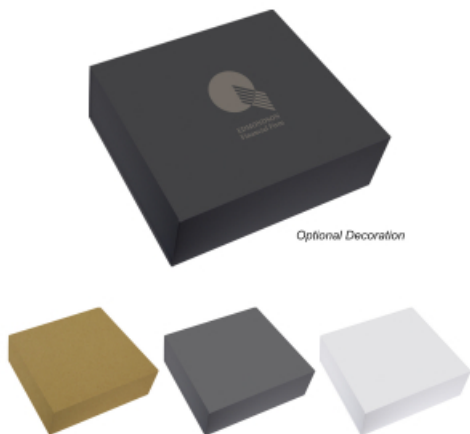

#0boxmedium 12" W x 10 1/2" Gift Box

Regular Pricing

30
\$6.95 1G

Highlights

- Sold Empty
- Magnetic Closure
- Standard Imprint Is Blank

Packaging Details

Quantity per Box	Box Weight	Box Length	Box Width	Box Height
30	36 lbs.	20"	11"	7"

Dimensions are in inches. Weight is in pounds.

Description

- COLORS AVAILABLE: Natural, White, Gray or Black.
- IMPRINT COLORS: Solid Blank
- APPROXIMATE SIZE: 12" W x 10 1/2" W x 3 7/8" D
- IMPRINT AREA AND METHOD: Optional Silk-Screen: 5" W x 5" H • Optional Deboss 3" W x 3" H
- SET UP CHARGE: \$95.00(G), \$25.00(G) on re-orders.
- OPTIONAL IMPRINT: Optional Silk-Screen: Add \$4.50 (G) per piece. • Optional Deboss: Add \$5.00 (G) per piece.
- PACKAGING: Bulk (Must be ordered in full carton quantities of 30. Boxes ship blank and unassembled)
- PLEASE NOTE: *Item contains one or more small magnets. Keep out of reach of children. See general information for details.