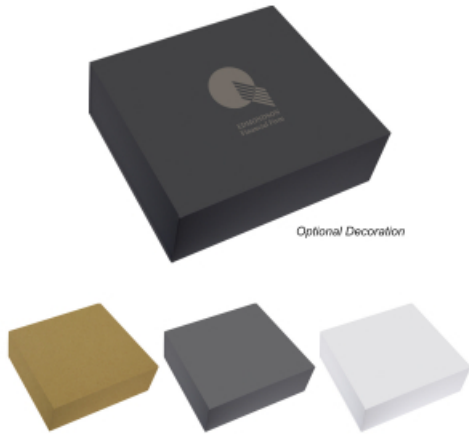

#0boxmedium 12" W x 10 1/2" Gift Box

Regular Pricing

30

\$6.95

1G

Highlights

- Sold Empty
- Magnetic Closure
- Standard Imprint Is Blank

Packaging Details

Quantity per Box	Box Weight	Box Length	Box Width	Box Height
30	36 lbs.	20"	11"	7"

Dimensions are in inches. Weight is in pounds.

Description

- COLORS AVAILABLE: Natural, White, Gray or Black.
- IMPRINT COLORS: Solid Blank
- APPROXIMATE SIZE: 12" W x 10 1/2" W x 3 7/8" D
- IMPRINT AREA AND METHOD: Optional Silk-Screen: 5" W x 5" H • Optional Deboss 3" W x 3" H
- SET UP CHARGE: \$95.00(G), \$25.00(G) on re-orders.
- OPTIONAL IMPRINT: Optional Silk-Screen: Add \$4.50 (G) per piece. • Optional Deboss: Add \$5.00 (G) per piece.
- PACKAGING: Bulk (Must be ordered in full carton quantities of 30. Boxes ship blank and unassembled)
- PLEASE NOTE: *Item contains one or more small magnets. Keep out of reach of children. See general information for details.