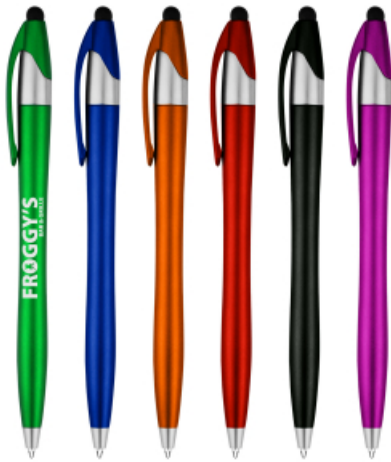

#11747 Dart Malibu Stylus Pen

Regular Pricing

250	500	1000	2500	5000	
\$0.85	\$0.74	\$0.64	\$0.56	\$0.49	5C

Highlights

- Twist Action
- Stylus On Top

Packaging Details

Quantity per Box	Box Weight	Box Length	Box Width	Box Height
250	5 lbs.	13"	6"	4"
500	9 lbs.	13"	6"	8"
1000	17 lbs.	18"	10"	7"

Dimensions are in inches. Weight is in pounds.

Description

- COLORS AVAILABLE: Metallic: Black, Blue, Green, Orange, Purple or Red.
- IMPRINT COLORS: Standard Silk-Screen Colors
- APPROXIMATE SIZE: 5 ½" H
- IMPRINT AREA AND METHOD: 1 ¾" W x ⅝" H
- SET UP CHARGE: \$40.00(G), \$25.00(G) on re-orders.
- MULTI-COLOR IMPRINT: Not Available
- PACKAGING: Bulk
- REFILLS: Black ink, medium point
- OPTIONAL PEN TUBE: Custom Pen Tube [OPT](#): Add \$40.00(G) set up charge plus .71(G) per piece. Price includes One Color Imprint In One Location On Pen Tube and Pen Insertion. (250 Piece Minimum)
- PLEASE NOTE: Assorted colors must be ordered in increments of 50.