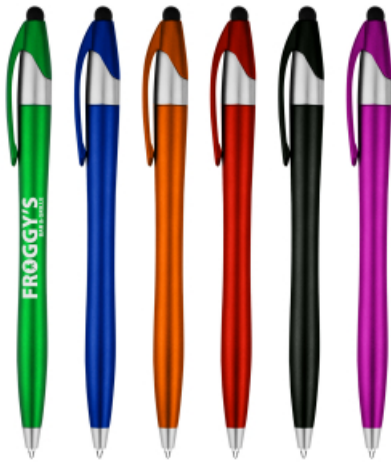

## #11747 Dart Malibu Stylus Pen

### Highlights

- Twist Action
- Stylus On Top

### Description

- COLORS AVAILABLE: Metallic: Black, Blue, Green, Orange, Purple or Red.
- IMPRINT COLORS: Standard Silk-Screen Colors
- APPROXIMATE SIZE: 5 ½" H
- IMPRINT AREA AND METHOD: 1 ¾" W x ⅝" H
- SET UP CHARGE: \$40.00(G), \$25.00(G) on re-orders.
- MULTI-COLOR IMPRINT: Not Available
- PACKAGING: Bulk
- REFILLS: Black ink, medium point
- OPTIONAL PEN TUBE: Custom Pen Tube [OPT](#): Add \$40.00(G) set up charge plus .71(G) per piece. Price includes One Color Imprint In One Location On Pen Tube and Pen Insertion. (250 Piece Minimum)
- PLEASE NOTE: Assorted colors must be ordered in increments of 50.