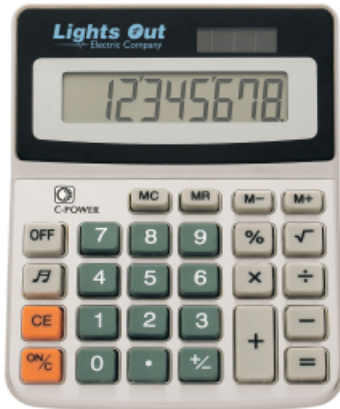

## #1676 Desk Calculator

### Regular Pricing

100	250	500	1000	2500	
\$7.43	\$6.46	\$5.62	\$4.89	\$4.25	5C

### Highlights

- 8 Digit Display
- Turn Sound On/Off
- This is not a solar powered calculator. Calculator is powered by battery.
- Battery Included

### Description

- COLORS AVAILABLE: Silver with Black.
- IMPRINT COLORS: Standard Pad-Print Colors
- APPROXIMATE SIZE: 4 1/2" W x 5 3/4" H
- IMPRINT AREA AND METHOD: 2" W x 3/8" H
- SET UP CHARGE: \$40.00(G) per color. \$25.00(G) on re-orders.
- MULTI-COLOR IMPRINT: Add .25(G) per extra color, per piece. (2 Color Maximum)
- PACKAGING: Gift Box.
- PLEASE NOTE: This is not a solar powered calculator. Calculator is powered by battery.