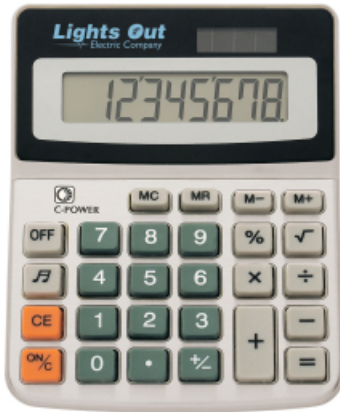

#1676 Desk Calculator

Regular Pricing

100	250	500	1000	2500	
\$7.43	\$6.46	\$5.62	\$4.89	\$4.25	5C

Highlights

- 8 Digit Display
- Turn Sound On/Off
- This is not a solar powered calculator. Calculator is powered by battery.
- Battery Included

Packaging Details

Quantity per Box	Box Weight	Box Length	Box Width	Box Height
50	16 lbs.	13"	13"	11"

Dimensions are in inches. Weight is in pounds.

Description

- COLORS AVAILABLE: Silver with Black.
- IMPRINT COLORS: Standard Pad-Print Colors
- APPROXIMATE SIZE: 4 1/2" W x 5 3/4" H
- IMPRINT AREA AND METHOD: 2" W x 3/8" H
- SET UP CHARGE: \$40.00(G) per color. \$25.00(G) on re-orders.
- MULTI-COLOR IMPRINT: Add .25(G) per extra color, per piece. (2 Color Maximum)
- PACKAGING: Gift Box.
- PLEASE NOTE: This is not a solar powered calculator. Calculator is powered by battery.