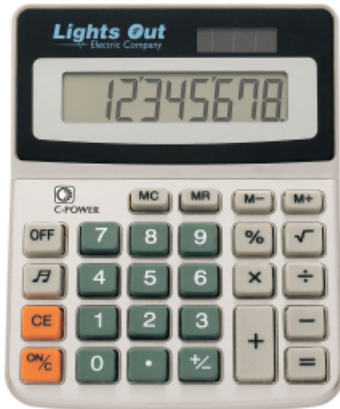

#1676 Desk Calculator

Regular Pricing

100	250	500	1000	2500	
\$7.43	\$6.46	\$5.62	\$4.89	\$4.25	5C

Highlights

- 8 Digit Display
- Turn Sound On/Off
- This is not a solar powered calculator. Calculator is powered by battery.
- Battery Included

Packaging Details

Quantity per Box	Box Weight	Box Length	Box Width	Box Height
50	16 lbs.	13"	13"	11"

Dimensions are in inches. Weight is in pounds.

Description

- COLORS AVAILABLE: Silver with Black.
- IMPRINT COLORS: Standard Pad-Print Colors
- APPROXIMATE SIZE: 4 1/2" W x 5 3/4" H
- IMPRINT AREA AND METHOD: 2" W x 3/8" H
- SET UP CHARGE: \$40.00(G) per color. \$25.00(G) on re-orders.
- MULTI-COLOR IMPRINT: Add .25(G) per extra color, per piece. (2 Color Maximum)
- PACKAGING: Poly Bag.
- PLEASE NOTE: This is not a solar powered calculator. Calculator is powered by battery.