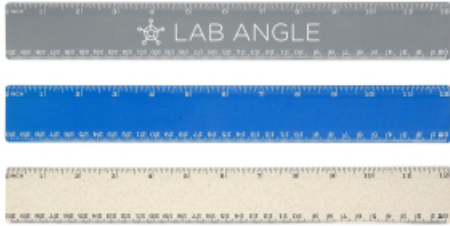

## #1739 12" Harvest Ruler

### Highlights

- Small Amounts Of Plant-Based Material Are Used To Create A Flecked Finish
- No Indication Of Extractable Gluten In Testing

### Description

- **COLORS AVAILABLE:** Blue, Gray or Natural.
- **IMPRINT COLORS:** Standard Pad-Print Colors
- **APPROXIMATE SIZE:** 12" W x 1 1/2" H
- **IMPRINT AREA AND METHOD:** 5 1/5" W x 3/4" H
- **SET UP CHARGE:** \$40.00(G), \$25.00(G) on re-orders.
- **PACKAGING:** Poly Bag