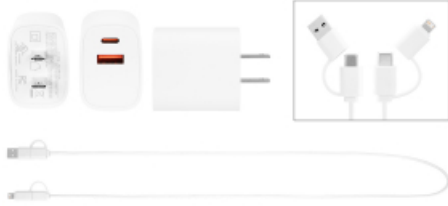

#25324 20W Adapter & Cable Set

Regular Pricing

25	50	100	250	500	5C
\$24.47	\$21.28	\$18.50	\$16.09	\$13.99	

Highlights

- UL Listed (Model# M20-C002BUS, File# E525856)
- Fast Charging Capability
- Protective Plastic Travel Case
- Includes 20W Wall Adapter And 60W Fast Charging Cable
- Charging Cable Compatible With Apple® 8-Pin, Micro-USB & Type-C Devices
- Features A Type-C Input
- Supports Data Transfer
- Wall Adapter Features Type-C Output & A/C Input
- Output: Adapter 20W Power Delivery, Charging Cable 60W
- Apple is a trademark of Apple Inc., registered in the U.S. and other countries.

Packaging Details

Quantity per Box	Box Weight	Box Length	Box Width	Box Height
25	6 lbs.	13"	6"	8"
50	11 lbs.	13"	13"	11"
100	21 lbs.	16"	15"	12"

Dimensions are in inches. Weight is in pounds.

Description

- COLOR AVAILABLE: White with Clear.
- IMPRINT COLORS: Standard Silk-Screen Colors Or Digibrite Process. Standard Pricing Includes One Color Imprint In One Location.
- APPROXIMATE SIZE: Case: 2 ¼" W x 2 ¾" H x 1 ¼" D
- IMPRINT AREA AND METHOD: Case: 2" W x 2 ½" H
- SET UP CHARGE: Silk-Screen: \$40.00(G) • Digibrite: \$50.00(G) • Re-orders: \$25.00(G)
- MULTI-COLOR IMPRINT: Digibrite: Add .30(G) per piece. (Includes full color imprint up to maximum imprint size)
- INDIVIDUAL PERSONALIZATION: Digibrite: Add \$100.00(G) set up charge plus .30(G) per piece in addition to Digibrite run charge. Set up charges also apply on re-orders.
- PACKAGING: Bulk