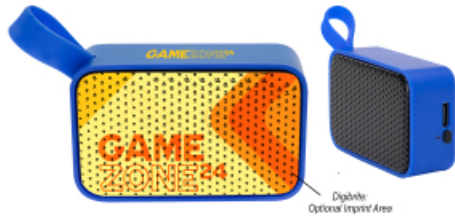

#25722 Mighty Mini Wireless Speaker 2.0

Regular Pricing

50	100	250	500	1000	
\$17.47	\$15.19	\$13.21	\$11.49	\$9.99	5C

Highlights

- Now With A Type-C Input (Cord Included)
- Wireless Speaker Featuring High Definition Bluetooth® 4.2 Technology
- Simply Pair Your Device With The Speaker To Enjoy Dynamic Stereo Sound
- Loop For Carrying
- LED Indicator Light
- 140 mAh Lithium Ion Battery
- Up To 1 ½ Hours Of Play Time
- Perfect For Your Home, Office Or Outdoor Activities
- The Bluetooth® word mark and logos are registered trademarks owned by the Bluetooth SIG, Inc. and any use of such marks by Hit Promotional Products, Inc. is under license. Other trademarks and trade names are those of their respective owners.