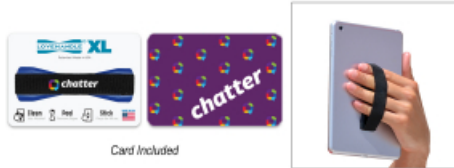

## #29014 LoveHandle® XL Phone Grip

### Highlights

- Larger Version Of #29010 LoveHandle® Original Phone Grip
- Designed For Plus-Size Smartphones, Tablets, E-Readers And Even Some Laptops
- Adheres To Back Of Your Phone With Strong Adhesive
- Thin, Low-Profile Grip Makes Handling Your Bigger Devices A Breeze Without Adding Any Bulk
- Keeps Your Phone Secure With Elegance And Ease
- Designed To Complement Any Device Without Altering Its Aesthetics
- Compatible With All Devices
- For The Best Adhesion, Use On A Smooth, Flat Surface
- Made In USA

### Description

- COLORS AVAILABLE: Black, Blue or White.
- IMPRINT COLORS: Full-Color Dye Sublimation
- APPROXIMATE SIZE: Phone Grip: 4" W X 1 ¼" H • Insert Card: 3 ½" W X 5" H
- IMPRINT AREA AND METHOD: Phone Grip: 4" W X ¾" H • Insert Card: 3 ½" W X 5" H
- SET UP CHARGE: \$75.00. Set up charges also apply to re-orders.
- PACKAGING: Gift box.
- LEAD TIME: 5-7 business days after proof approval.
- FOB ZIP: TX, 77583
- PLEASE NOTE: For other sizes, please see [29010](#) LoveHandle® Original Phone Grip. While cases made of silicone, soft plastic, and glass do not work with the adhesive, we do include an adapter sticker to apply to your case before attaching the LoveHandle®.