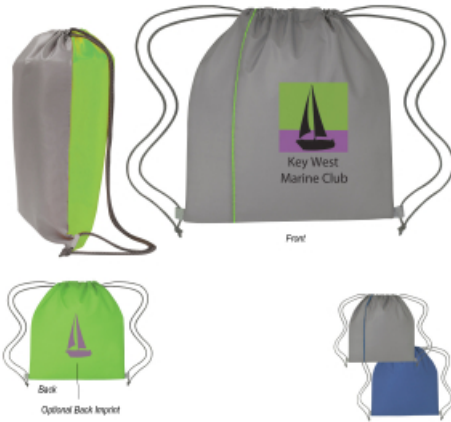

## #3066 Reversible Sports Pack

### Regular Pricing

	150	250	500	1000	2500	
Silk-Screen	\$3.47	\$3.02	\$2.63	\$2.29	\$1.99	5C
Blank	\$2.61	\$2.27	\$1.97	\$1.71	\$1.49	5C

### Highlights

- Made Of 210D Polyester
- Front/Back Reversible
- Drawstring Closure
- Spot Clean/Air Dry

### Description

- COLORS AVAILABLE: Gray with Lime Green or Royal Blue.
- IMPRINT COLORS: Standard Silk-Screen or Transfer Colors
- APPROXIMATE SIZE: 15" W x 16 1/2" H
- IMPRINT AREA AND METHOD: 7" W x 9" H • Optional Backside: 9" W x 9" H
- SET UP CHARGE: \$50.00(G) per color, per side. \$25.00(G) on re-orders.
- MULTI-COLOR IMPRINT: Transfer: Add .50(G) per extra color, per side, per piece. \*4 Color Process: Total Set Up Charge: \$200.00(G). One Color included in price, 3 additional colors at .50(G) per color, per side, per piece. Set Up Charges also apply to re-orders. Additional production time required. Second Side Imprint : Add .50(G) per color, per piece.
- SECOND SIDE IMPRINT: Add .50(G) per color, per piece.
- PACKAGING: Bulk