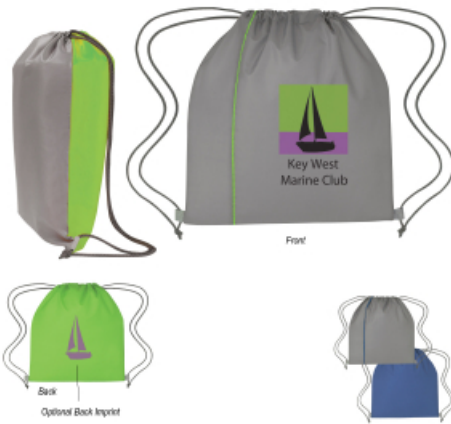

## #3066 Reversible Sports Pack

### Regular Pricing

	150	250	500	1000	2500	
Silk-Screen	\$3.47	\$3.02	\$2.63	\$2.29	\$1.99	5C
Blank	\$2.61	\$2.27	\$1.97	\$1.71	\$1.49	5C

### Highlights

- Made Of 210D Polyester
- Front/Back Reversible
- Drawstring Closure
- Spot Clean/Air Dry