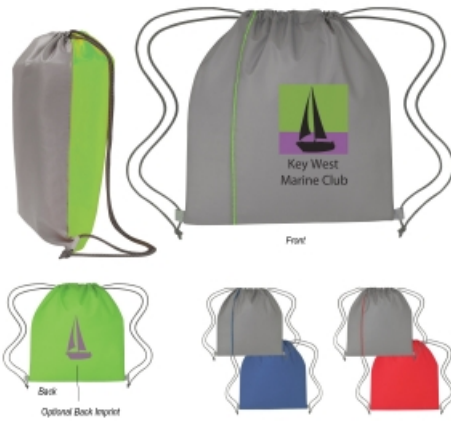

## #3066 Reversible Sports Pack

### Regular Pricing

	150	250	500	1000	2500	
Silk-Screen	\$3.47	\$3.02	\$2.63	\$2.29	\$1.99	5C
Blank	\$2.61	\$2.27	\$1.97	\$1.71	\$1.49	5C

### Highlights

- Made Of 210D Polyester
- Front/Back Reversible
- Drawstring Closure
- Spot Clean/Air Dry