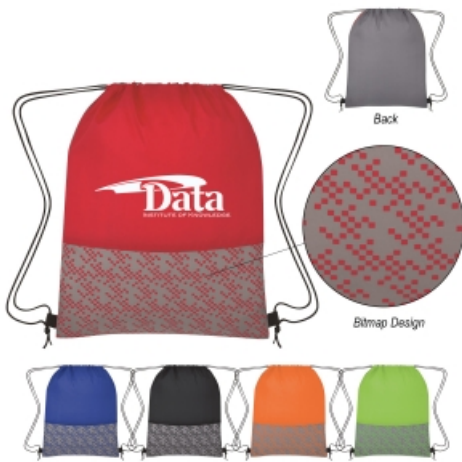

#3196 Bitmap Drawstring Backpack

Regular Pricing

	150	250	500	1000	2500	
Blank	\$2.78	\$2.42	\$2.10	\$1.83	\$1.59	5C
Silk-Screen	\$3.47	\$3.02	\$2.63	\$2.29	\$1.99	5C

Highlights

- Made Of 210D Polyester
- Drawstring Closure
- Spot Clean/Air Dry

Packaging Details

Quantity per Box	Box Weight	Box Length	Box Width	Box Height
100	9 lbs.	19"	15"	12"
200	16 lbs.	25"	17"	13"

Dimensions are in inches. Weight is in pounds.

Description

- COLORS AVAILABLE: Black, Blue, Lime Green, Orange or Red.
- IMPRINT COLORS: Standard Silk-Screen or Transfer Colors
- APPROXIMATE SIZE: 12 3/4" W x 16 1/2" H
- IMPRINT AREA AND METHOD: 8" W x 6" H
- SET UP CHARGE: \$50.00(G) per color. \$25.00(G) on re-orders.
- MULTI-COLOR IMPRINT: Silk-Screen: Add .50(G) per extra color, per piece. (2 Color Maximum) *Transfer: Add .50(G) per extra color, per piece. *4-Color Process: Total Set Up Charge: \$200.00(G). One Color included in price, 3 additional colors at .50(G) per color, per piece. Set Up Charges also apply to re-orders. Additional production time required.
- PACKAGING: Bulk