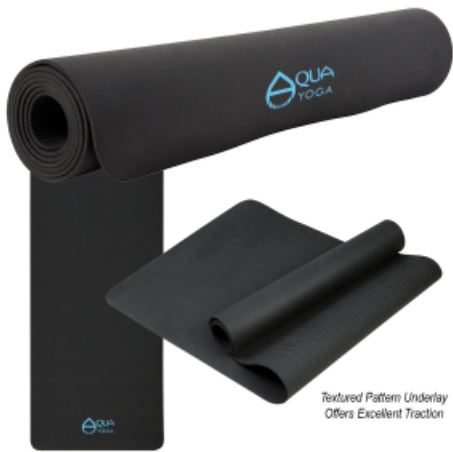

## #6060 Single Layer Yoga Mat

### Highlights

- Mat Size: 24" W x 67 ½" L
- Made Of Closed-Cell Thermoplastic Elastomer (TPE)
- Hypoallergenic, Non-Toxic And Odor Free
- Offers Excellent Traction