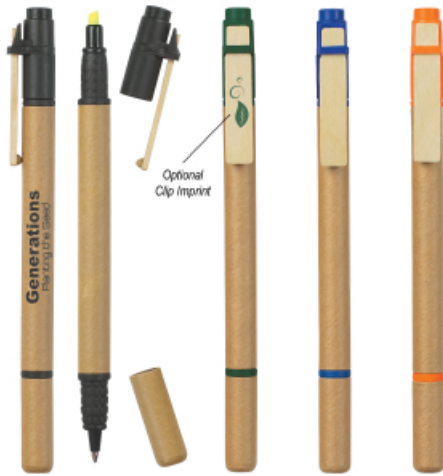

#662 Dual Function Eco-Inspired Pen With Highlighter

Regular Pricing

250	500	1000	2500	5000	
\$1.04	\$0.90	\$0.78	\$0.68	\$0.59	5C

Highlights

- Paper Barrel With Wooden Clip
- Chisel Tip Highlighter
- Fade Resistant Ink

Packaging Details

Quantity per Box	Box Weight	Box Length	Box Width	Box Height
250	5 lbs.	13"	6"	8"
500	9 lbs.	17"	12"	5"
1000	17 lbs.	18"	10"	7"

Dimensions are in inches. Weight is in pounds.

Description

- COLORS AVAILABLE: Natural Paper Barrel with Black, Blue, or Green Trim, all with Yellow Highlighter.
- IMPRINT COLORS: Standard Pad-Print Colors
- APPROXIMATE SIZE: 5 1/2" H
- IMPRINT AREA AND METHOD: Barrel: 1 1/2" W x 5/16" H
Optional Clip: 1" W x 1/8" H
Standard Imprint is the Barrel. Optional Imprint is the Clip. Imprint on Standard Location Unless Otherwise Specified on Order. For Printing on Both Locations Add \$40.00(G) Set Up Plus .25(G) Per Piece.
- SET UP CHARGE: \$40.00(G) per color, per position. \$25.00(G) on re-orders.
- MULTI-COLOR IMPRINT: Barrel: Add .25(G) per extra color, per piece. (2 Color Maximum)
- PACKAGING: Bulk
- REFILLS: Black ink, medium point.
- OPTIONAL PEN TUBE: Custom Pen Tube [OPT](#): Add \$40.00(G) set up charge plus .71(G) per piece. Price includes One Color Imprint In One Location On Pen Tube and Pen Insertion. (250 Piece Minimum)
- PLEASE NOTE: Wood products are prone to color variances and will vary between dye lots. Color variances are to be expected as no two wood products will be the exact same shade even within the same dye lot. Assorted colors must be ordered in increments of 50.