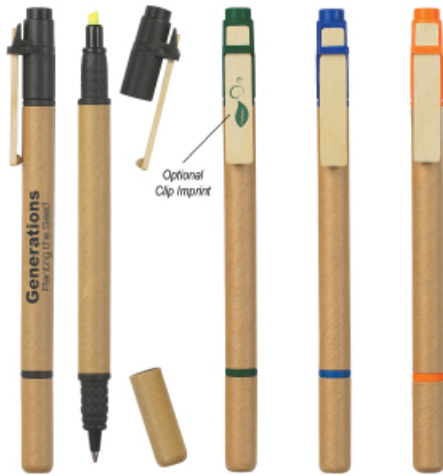

## #662 Dual Function Eco-Inspired Pen With Highlighter

### Highlights

- Paper Barrel With Wooden Clip
- Chisel Tip Highlighter
- Fade Resistant Ink

### Description

- COLORS AVAILABLE: Natural Paper Barrel with Green, Blue or Black Trim, all with Yellow Highlighter.
- IMPRINT COLORS: Standard Pad-Print Colors
- APPROXIMATE SIZE: 5 1/2" H
- IMPRINT AREA AND METHOD: Barrel: 1 1/2" W x 5/16" H  
Optional Clip: 1" W x 1/8" H  
Standard Imprint is the Barrel. Optional Imprint is the Clip. Imprint on Standard Location Unless Otherwise Specified on Order. For Printing on Both Locations Add \$40.00(G) Set Up Plus .25(G) Per Piece.
- SET UP CHARGE: \$40.00(G) per color, per position. \$25.00(G) on re-orders.
- MULTI-COLOR IMPRINT: Barrel: Add .25(G) per extra color, per piece. (2 Color Maximum)
- PACKAGING: Bulk
- REFILLS: Black ink, medium point.
- OPTIONAL PEN TUBE: Custom Pen Tube [OPT](#): Add \$40.00(G) set up charge plus .71(G) per piece. Price includes One Color Imprint In One Location On Pen Tube and Pen Insertion. (250 Piece Minimum)
- PLEASE NOTE: Wood products are prone to color variances and will vary between dye lots. Color variances are to be expected as no two wood products will be the exact same shade even within the same dye lot. Assorted colors must be ordered in increments of 50.