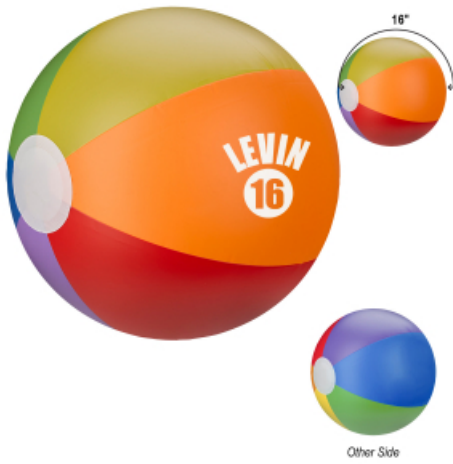

## #706 16" Rainbow Beach Ball

### Description

- COLORS AVAILABLE: Rainbow.
- IMPRINT COLORS: Standard Silk-Screen Colors
- APPROXIMATE SIZE: 16" Inflated
- IMPRINT AREA AND METHOD: 3" W x 3" H
- SET UP CHARGE: \$40.00(G) per panel. \$25.00(G) on re-orders.
- MULTI-COLOR IMPRINT: Not Available
- MULTI-PANEL IMPRINT: Add .60(G) per panel, per piece.
- PACKAGING: Bulk