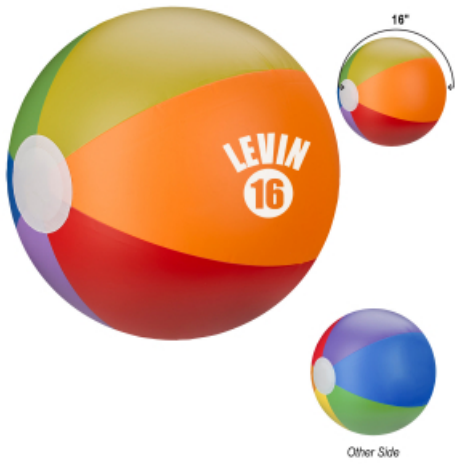

#706 16" Rainbow Beach Ball

Description

- COLORS AVAILABLE: Rainbow.
- IMPRINT COLORS: Standard Silk-Screen Colors
- APPROXIMATE SIZE: 16" Inflated
- IMPRINT AREA AND METHOD: 3" W x 3" H
- SET UP CHARGE: \$40.00(G) per panel. \$25.00(G) on re-orders.
- MULTI-COLOR IMPRINT: Not Available
- MULTI-PANEL IMPRINT: Add .60(G) per panel, per piece.
- PACKAGING: Bulk