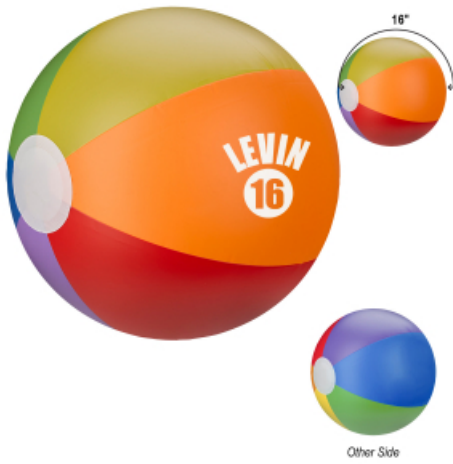

#706 16" Rainbow Beach Ball

Description

- COLORS AVAILABLE: Rainbow.
- IMPRINT COLORS: Standard Silk-Screen Colors
- APPROXIMATE SIZE: 16" Inflated
- IMPRINT AREA AND METHOD: 3" W x 3" H
- SET UP CHARGE: \$40.00(G) per panel. \$25.00(G) on re-orders.
- MULTI-COLOR IMPRINT: Not Available
- MULTI-PANEL IMPRINT: Add .60(G) per panel, per piece.
- PACKAGING: Bulk