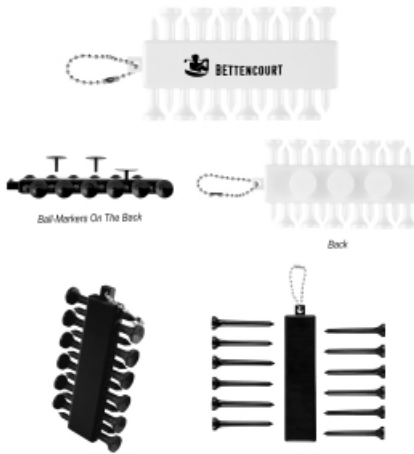

#7260 rABS Golf Tee Set Keychain

Regular Pricing

| 200 | 500 | 1000 | 2500 | 5000 | |
|--------|--------|--------|--------|--------|----|
| \$3.76 | \$3.27 | \$2.84 | \$2.47 | \$2.15 | 5C |

Highlights

- Made Of rABS
- Recycled ABS (Acrylonitrile Butadiene Styrene) Is Obtained By Melting Down Post Consumer ABS Plastic To Create New ABS Plastic.
- Stores Up To 12 Golf Tees
- rABS Tees Included
- Ball Chain Attachment
- 3 Ball Markers On Backside

Description

- COLORS AVAILABLE: Black or White.
- IMPRINT COLORS: Standard Pad-Print Colors
- APPROXIMATE SIZE: 4 1/4" W x 2" H x 1/2" D
- IMPRINT AREA AND METHOD: 3" W x 1/2" H
- SET UP CHARGE: \$40.00(G) per color. \$25.00(G) on re-orders.
- MULTI-COLOR IMPRINT: Add .25(G) per extra color, per piece. (2 Color Maximum)
- PACKAGING: Poly Bag