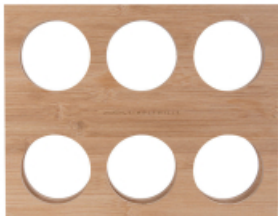

#75027 Bamboo Wine Rack

Bottles Not Included

Description

- COLORS AVAILABLE: Natural.
- IMPRINT COLORS: Laser Engraves Tone-On-Tone. No Oxidation.
- APPROXIMATE SIZE: 13 3/4" W x 10 3/4" H x 3/4" D
- IMPRINT AREA AND METHOD: 4" W x 1/4" H
- SET UP CHARGE: \$45.00(G), \$25.00(G) on re-orders.
- INDIVIDUAL PERSONALIZATION: Laser Engraved: Add \$100.00(G) set up charge plus \$1.50(G) per piece. Set up charges also apply on re-orders.
- PACKAGING: Gift Box
- PLEASE NOTE: Bamboo products are prone to color variances and will vary between dye lots. Color variances are to be expected as no two bamboo products will be the exact same shade even within the same dye lot. Laser appearance will vary from piece to piece due to bamboo color variations. Small text is not recommended for laser engraved imprints.

Regular Pricing

20	50	100	250	500	
\$32.36	\$28.14	\$24.47	\$21.28	\$18.50	5C

Highlights

- Holds Up To 6 Standard 750 mL Wine Bottles

Packaging Details

Quantity per Box	Box Weight	Box Length	Box Width	Box Height
20	36 lbs.	20"	15"	12"