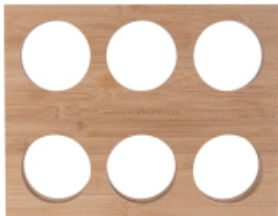

#75027 Bamboo Wine Rack

Bottles Not Included

Regular Pricing

20	50	100	250	500	
\$32.36	\$28.14	\$24.47	\$21.28	\$18.50	5C

Highlights

- Holds Up To 6 Standard 750 mL Wine Bottles

Packaging Details

Quantity per Box	Box Weight	Box Length	Box Width	Box Height
20	36 lbs.	20"	15"	12"

Dimensions are in inches. Weight is in pounds.

Description

- COLORS AVAILABLE: Natural.
- IMPRINT COLORS: Laser Engraves Tone On Tone. No Oxidization
- APPROXIMATE SIZE: 13 3/4" W x 10 3/4" H x 3/4" D
- IMPRINT AREA AND METHOD: 4" W x 1/4" H
- SET UP CHARGE: \$45.00(G), \$25.00(G) on re-orders.
- INDIVIDUAL PERSONALIZATION: Laser Engraved: Add \$100.00(G) set up charge plus \$1.50(G) per piece. Set up charges also apply on re-orders.
- PACKAGING: Gift Box
- LIFESTYLE IMAGE: The #75027 Bamboo Wine Rack is available in our lifestyle library [Click here](#) to see and share the lifestyle image of the #75027 Bamboo Wine Rack.
- PLEASE NOTE: Bamboo products are prone to color variances and will vary between dye lots. Color variances are to be expected as no two bamboo products will be the exact same shade even within the same dye lot. Laser appearance will vary from piece to piece due to bamboo color variations. Small text is not recommended for laser engraved imprints.