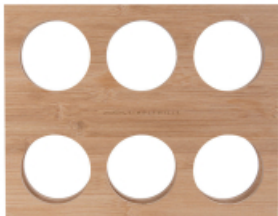

## #75027 Bamboo Wine Rack

Bottles Not Included

### Description

- COLORS AVAILABLE: Natural.
- IMPRINT COLORS: Laser Engraves Tone On Tone. No Oxidization
- APPROXIMATE SIZE: 13 3/4" W x 10 3/4" H x 3/4" D
- IMPRINT AREA AND METHOD: 4" W x 1/4" H
- SET UP CHARGE: \$45.00(G), \$25.00(G) on re-orders.
- INDIVIDUAL PERSONALIZATION: Laser Engraved: Add \$100.00(G) set up charge plus \$1.50(G) per piece. Set up charges also apply on re-orders.
- PACKAGING: Gift Box
- LIFESTYLE IMAGE: The #75027 Bamboo Wine Rack is available in our lifestyle library [Click here](#) to see and share the lifestyle image of the #75027 Bamboo Wine Rack.
- PLEASE NOTE: Bamboo products are prone to color variances and will vary between dye lots. Color variances are to be expected as no two bamboo products will be the exact same shade even within the same dye lot. Laser appearance will vary from piece to piece due to bamboo color variations. Small text is not recommended for laser engraved imprints.