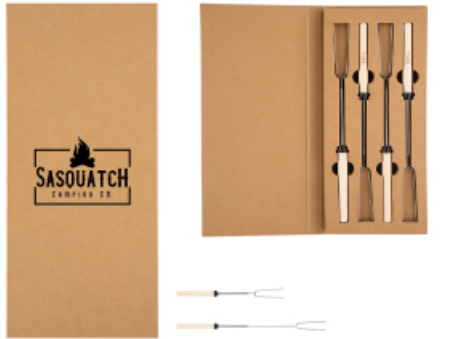

#75097 Hot Dogs & S'Mores Skewer Set

NEW!

Regular Pricing

40	60	100	260	500	5C
\$22.72	\$19.76	\$17.18	\$14.94	\$12.99	

Highlights

- Set Of 4 Double-Pronged Skewers In A Paper Card Box
- Stainless Steel Skewers With Wooden Handles
- Extendable Handle Ideal For Roasting Hot Dogs And Marshmallows
- Supports Responsible Forestry
- FSC® Certified
- FSC® Certified Products Are Made With, Or Contain, Forest-Based Materials Sourced From Forests That Have Been Audited By An Independent Third Party To Confirm They Are Managed According To FSC®'s Rigorous Social And Environmental Standards.

Packaging Details

Quantity per Box	Box Weight	Box Length	Box Width	Box Height
30	29 lbs.	19"	15"	13"

Dimensions are in inches. Weight is in pounds.

Description

- COLOR AVAILABLE: Woodtone.
- IMPRINT COLORS: Standard Silk-Screen Colors
- APPROXIMATE SIZE: 6 ¼" W x 14 ¼" H x 1" D
- IMPRINT AREA AND METHOD: Box: 5" W x 5" H
- SET UP CHARGE: \$40.00(G) per side. \$25.00(G) on re-orders.
- MULTI-COLOR IMPRINT: Not Available
- SECOND SIDE IMPRINT: Add .50(G) per piece.
- PACKAGING: Bulk
- PLEASE NOTE: Wood products are prone to color variances and will vary between dye lots. Color variances are to be expected as no two wood products will be the exact same shade even within the same dye lot. Laser appearance will vary from piece to piece due to wood color variations. Small text is not recommended for laser engraved imprints.