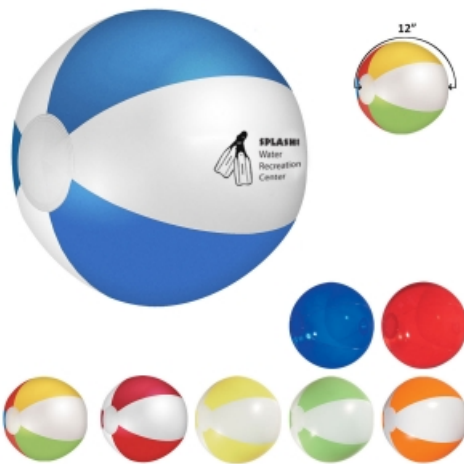

#751 12" Beach Ball

Regular Pricing

150	250	500	1000	2500	
\$1.91	\$1.66	\$1.44	\$1.25	\$1.09	5C

Packaging Details

Quantity per Box	Box Weight	Box Length	Box Width	Box Height
100	7 lbs.	13"	13"	11"
300	19 lbs.	16"	15"	12"

Dimensions are in inches. Weight is in pounds.

Description

- COLORS AVAILABLE: Multi-Color: Yellow/White/Blue/Red/Green. White/Red, White/Blue, White/Green, White/Orange or White/Yellow. Translucent: Blue or Red.
- IMPRINT COLORS: Standard Pad-Print Colors
- APPROXIMATE SIZE: 12" Inflated
- IMPRINT AREA AND METHOD: 2 1/2" W x 2 1/2" H
- SET UP CHARGE: \$40.00(G) per panel. \$25.00(G) on re-orders.
- MULTI-COLOR IMPRINT: Not Available
- MULTI-PANEL IMPRINT: Add .60(G) per panel, per piece. Imprint On White Panel Unless Otherwise Specified On Order.
- PACKAGING: Bulk