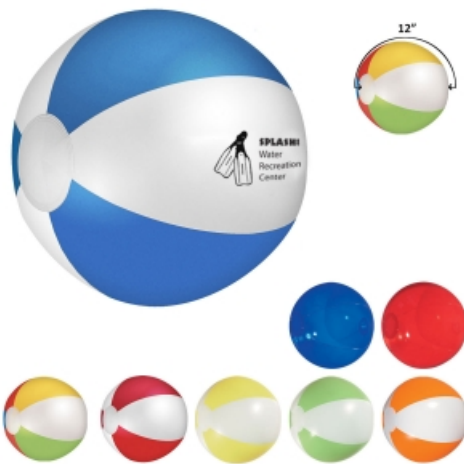

## #751 12" Beach Ball

### Description

- COLORS AVAILABLE: Multi-Color: Yellow/White/Blue/Red/Green. White/Red, White/Blue, White/Green, White/Orange or White/Yellow. Translucent: Blue or Red.
- IMPRINT COLORS: Standard Pad-Print Colors
- APPROXIMATE SIZE: 12" Inflated
- IMPRINT AREA AND METHOD: 2 1/2" W x 2 1/2" H
- SET UP CHARGE: \$40.00(G) per panel. \$25.00(G) on re-orders.
- MULTI-COLOR IMPRINT: Not Available
- MULTI-PANEL IMPRINT: Add .60(G) per panel, per piece. Imprint On White Panel Unless Otherwise Specified On Order.
- PACKAGING: Bulk