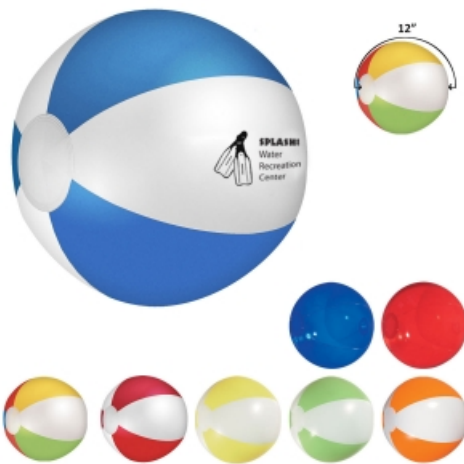

#751 12" Beach Ball

Regular Pricing

150	250	500	1000	2500	
\$1.91	\$1.66	\$1.44	\$1.25	\$1.09	5C

Packaging Details

Quantity per Box	Box Weight	Box Length	Box Width	Box Height
100	7 lbs.	13"	13"	11"
300	19 lbs.	16"	15"	12"

Dimensions are in inches. Weight is in pounds.

Description

- COLORS AVAILABLE: Multi-Color: Yellow/White/Blue/Red/Green. White/Red, White/Blue, White/Green, White/Orange or White/Yellow. Translucent: Blue or Red.
- IMPRINT COLORS: Standard Pad-Print Colors
- APPROXIMATE SIZE: 12" Inflated
- IMPRINT AREA AND METHOD: 2 ½" W x 2 ½" H
- SET UP CHARGE: \$40.00(G) per panel. \$25.00(G) on re-orders.
- MULTI-COLOR IMPRINT: Not Available
- MULTI-PANEL IMPRINT: Add .60(G) per panel, per piece. Imprint On White Panel Unless Otherwise Specified On Order.
- PACKAGING: Bulk