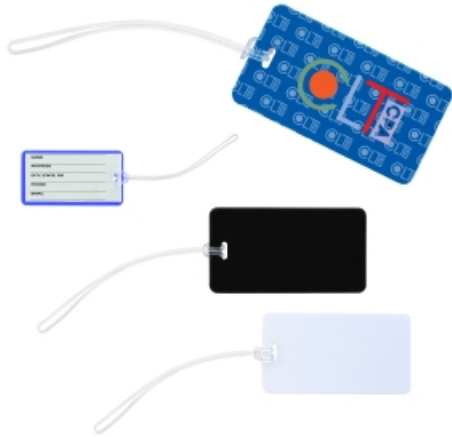

## #7520 Voyage Luggage Tag

### Description

- COLORS AVAILABLE: Blue, Black or White.
- IMPRINT COLORS: Standard Silk-Screen Colors or Digibrite Process. Standard Pricing Includes One Color Imprint In One Location.
- APPROXIMATE SIZE: 4 1/4" W x 2 1/4" H
- IMPRINT AREA AND METHOD: Silk-Screen: 3" W x 1 3/4" H • Digibrite: Standard: 3 1/4" W x 2" H • Digibrite: Full Bleed: 4 1/4" W x 2 1/4" H
- SET UP CHARGE: Silk-Screen: \$40.00(G) per color. • Digibrite: \$50.00(G) • Re-orders: \$25.00(G)
- INDIVIDUAL PERSONALIZATION: Digibrite: Add \$100.00(G) set up charge plus \$1.00(G) per piece in addition to Digibrite run charge. Set up charges also apply on re-orders.
- MULTI-COLOR IMPRINT: Silk-Screen: Add .25(G) per extra color, per piece. (2 Color Maximum) • Digibrite: Add \$.30(G) per piece. (includes full color imprint up to maximum imprint size)
- PACKAGING: Poly Bag
- PLEASE NOTE: Strap ships unassembled in poly bag.

### Highlights

- PVC Material
- Durable PVC Spaghetti Strap Attachment
- ID Card