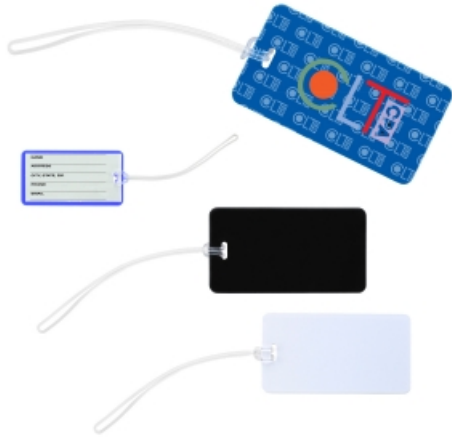

#7520 Voyage Luggage Tag

Description

- COLORS AVAILABLE: Black, Blue or White.
- IMPRINT COLORS: Standard Silk-Screen Colors or Digibrite Process. Standard Pricing Includes One Color Imprint In One Location.
- APPROXIMATE SIZE: 4 ¼" W x 2 ¼" H
- IMPRINT AREA AND METHOD: Silk-Screen: 3" W x 1 ¾" H • Digibrite: Standard: 3 ¼" W x 2" H • Digibrite: Full Bleed: 4 ¼" W x 2 ¼" H
- SET UP CHARGE: Silk-Screen: \$40.00(G) per color. • Digibrite: \$50.00(G) • Re-orders: \$25.00(G)
- INDIVIDUAL PERSONALIZATION: Digibrite: Add \$100.00(G) set up charge plus \$1.00(G) per piece in addition to Digibrite run charge. Set up charges also apply on re-orders.
- MULTI-COLOR IMPRINT: Silk-Screen: Add .25(G) per extra color, per piece. (2 Color Maximum) • Digibrite: Add \$.30(G) per piece. (includes full color imprint up to maximum imprint size)
- PACKAGING: Poly Bag
- PLEASE NOTE: Strap ships unassembled in poly bag.

Regular Pricing

250	500	1000	2500	5000	
\$1.56	\$1.35	\$1.18	\$1.02	\$0.79	5C

Highlights

- PVC Material
- Durable PVC Spaghetti Strap Attachment
- ID Card

Packaging Details

Quantity per Box	Box Weight	Box Length	Box Width	Box Height
250	7 lbs.	13"	13"	11"
500	13 lbs.	16"	15"	12"
1000	24 lbs.	19"	15"	12"