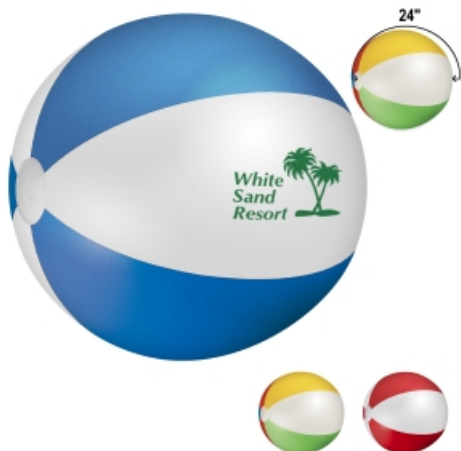

#754 24" Beach Ball

Regular Pricing

150	250	500	1000	2500	
\$4.55	\$3.96	\$3.44	\$2.99	\$2.60	5C

Packaging Details

Quantity per Box	Box Weight	Box Length	Box Width	Box Height
150	34 lbs.	19"	15"	12"

Dimensions are in inches. Weight is in pounds.

Description

- COLORS AVAILABLE: Multi-Color: Yellow/White/Blue/Red/Green. White/Red or White/Blue.
- IMPRINT COLORS: Standard Silk-Screen Colors
- APPROXIMATE SIZE: 24" Inflated
- IMPRINT AREA AND METHOD: 6" W x 4" H
- SET UP CHARGE: \$40.00(G) per panel. \$25.00(G) on re-orders.
- MULTI-COLOR IMPRINT: Not Available
- MULTI-PANEL IMPRINT: Add .60(G) per panel, per piece. Imprint On White Panel Unless Otherwise Specified On Order.
- PACKAGING: Bulk