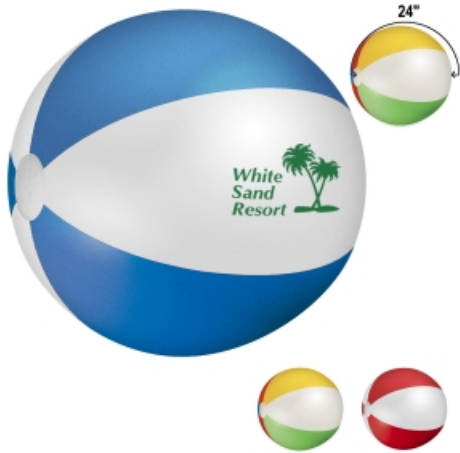

## #754 24" Beach Ball

### Description

- COLORS AVAILABLE: Multi-Color: Yellow/White/Blue/Red/Green. White/Red or White/Blue.
- IMPRINT COLORS: Standard Silk-Screen Colors
- APPROXIMATE SIZE: 24" Inflated
- IMPRINT AREA AND METHOD: 6" W x 4" H
- SET UP CHARGE: \$40.00(G) per panel. \$25.00(G) on re-orders.
- MULTI-COLOR IMPRINT: Not Available
- MULTI-PANEL IMPRINT: Add .60(G) per panel, per piece. Imprint On White Panel Unless Otherwise Specified On Order.
- PACKAGING: Bulk