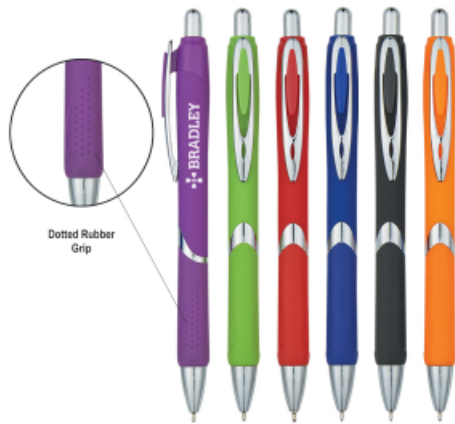

#886 Dotted Grip Sleek Write Pen

Regular Pricing

250	500	1000	2500	5000	
\$1.21	\$1.05	\$0.91	\$0.79	\$0.69	5C

Highlights

- Plunger Action
- Sleek Write Low Viscosity Ink
- Smooth Rubberized Finish
- Rubber Grip For Writing Comfort And Control

- COLORS AVAILABLE: Black, Blue, Lime Green, Orange, Purple or Red, all with Silver Trim.
- IMPRINT COLORS: Standard Silk-Screen Colors
- APPROXIMATE SIZE: 5 1/2" H
- IMPRINT AREA AND METHOD: 1 3/4" W x 3/8" H
- SET UP CHARGE: \$40.00(G) per color. \$25.00(G) on re-orders.
- MULTI-COLOR IMPRINT: Add .25(G) per extra color, per piece. (2 Color Maximum)
- PACKAGING: Bulk
- REFILLS: Black ink, medium point.
- OPTIONAL PEN TUBE: Custom Pen Tube [OPT](#): Add \$40.00(G) set up charge plus .71(G) per piece. Price includes One Color Imprint In One Location On Pen Tube and Pen Insertion. (250 Piece Minimum)
- PLEASE NOTE: Please Note: Assorted colors must be ordered in increments of 50. Please note low viscosity inks can be affected by heat or cold, and storage. Please store pens with nibs upright and avoid extreme temperatures to help avoid leakage