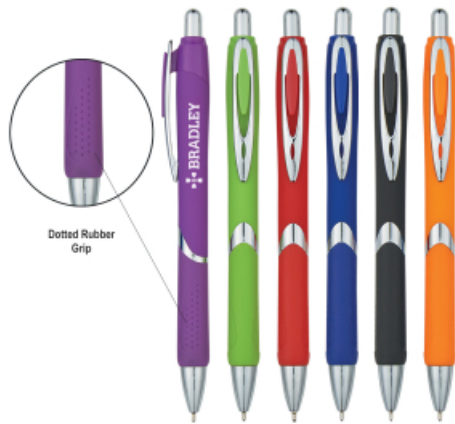

## #886 Dotted Grip Sleek Write Pen

### Highlights

- Plunger Action
- Sleek Write Low Viscosity Ink
- Smooth Rubberized Finish
- Rubber Grip For Writing Comfort And Control

### Description

- COLORS AVAILABLE: Black, Blue, Lime Green, Orange, Purple or Red, all with Silver Trim.
- IMPRINT COLORS: Standard Silk-Screen Colors
- APPROXIMATE SIZE: 5 1/2" H
- IMPRINT AREA AND METHOD: 1 3/4" W x 3/8" H
- SET UP CHARGE: \$40.00(G) per color. \$25.00(G) on re-orders.
- MULTI-COLOR IMPRINT: Add .25(G) per extra color, per piece. (2 Color Maximum)
- PACKAGING: Bulk
- REFILLS: Black ink, medium point.
- OPTIONAL PEN TUBE: Custom Pen Tube [OPT](#): Add \$40.00(G) set up charge plus .71(G) per piece. Price includes One Color Imprint In One Location On Pen Tube and Pen Insertion. (250 Piece Minimum)
- PLEASE NOTE: Please Note: Assorted colors must be ordered in increments of 50. Please note low viscosity inks can be affected by heat or cold, and storage. Please store pens with nibs upright and avoid extreme temperatures to help avoid leakage