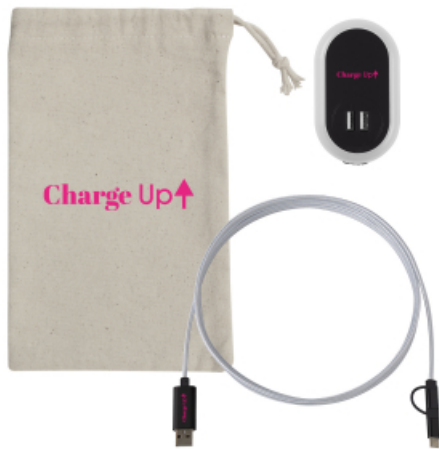

## #95142 Charge On The Go Kit

### Highlights

- Set Includes #6238 Cotton Carrying Pouch, #2851 UL Listed Nightlight A/C Adapter With Dual USB Ports And #2928 -3-In-1 10 Ft. Braided Charging Cable
- Pricing Includes 1-Color Imprint In 1-Location Each Item

### Description

- COLORS AVAILABLE: [6238](#): Natural. [2851](#): White with Black, Blue, Lime Green, Red or White Accents. [2928](#): Black, Blue or Silver.
- IMPRINT COLORS: [6238](#): Standard Silk-Screen Colors [2851](#): Standard Pad-Print Colors or Digibrite Process. Standard Pricing Includes One Color Imprint In One Location. [2928](#): Standard Pad-Print Colors
- APPROXIMATE SIZE: [6238](#): 8 1/4" W x 4 3/4" H [2851](#): 2" W x 3 1/2" H x 1 1/4" D [2928](#): 10"
- IMPRINT AREA AND METHOD: [6238](#): 4" W x 3" H [2851](#): 1" W x 1" H [2928](#): 1" W x 5/16" H
- SET UP CHARGE: \$120.00(G). Includes 1-color imprint in 1-location on each item. Set up charges also apply to re-orders.
- MULTI-COLOR IMPRINT: [2851](#): Pad-Print: Add .25(G) per extra color, per piece. (2 Color Maximum) • Digibrite: Add .30(G) per piece. (includes full color imprint up to maximum imprint size) [2928](#): Add .25(G) per extra color, per side, per piece. (2 Color Maximum)
- SECOND SIDE IMPRINT: [6238](#): Add .25(G) per piece. [2928](#): Add .25(G) per color, per piece.
- PACKAGING: Items kitted inside pouch.
- PLEASE NOTE: Production time is 10 days after proof approval. Less Than Minimum Orders Not Available On Kits.