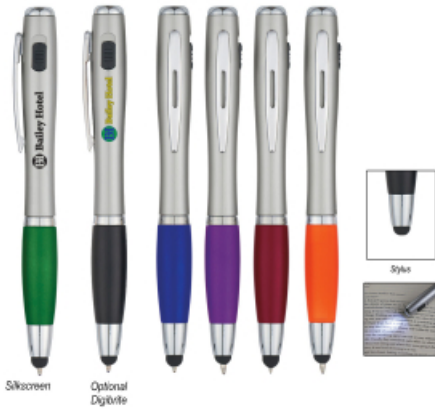

#999 Trio Pen With LED Light And Stylus

Description

- COLORS AVAILABLE: Silver with Black, Blue, Green, Orange, Purple or Red Trim.
- IMPRINT COLORS: Standard Silk-Screen Colors or Digibrite Process. Standard Pricing Includes One Color Imprint In One Location.
- APPROXIMATE SIZE: 5 3/8" H
- IMPRINT AREA AND METHOD: Silk-Screen: 1 1/4" W x 1/2" H • Digibrite: 1/2" W x 7/32" H
- SET UP CHARGE: Silk-Screen: \$40.00(G) per color. • Digibrite: \$50.00(G) • Re-orders: \$25.00(G) on re-orders.
- INDIVIDUAL PERSONALIZATION: Digibrite: Add \$100.00(G) set up charge plus .30(G) per piece in addition to Digibrite run charge. Set up charges also apply on re-orders.
- MULTI-COLOR IMPRINT: Silk-Screen: Add .25(G) per extra color, per piece • Digibrite: Add .30(G) per piece. (includes full color imprint up to maximum imprint size)
- PACKAGING: Poly Bag.
- REFILLS: Black ink, medium point.
- OPTIONAL PEN TUBE: Custom Pen Tube **OPT**: Add \$40.00(G) set up charge plus .71(G) per piece. Price includes One Color Imprint In One Location On Pen Tube and Pen Insertion. (250 Piece Minimum)

Regular Pricing

250	500	1000	2500	5000	
\$1.73	\$1.51	\$1.31	\$1.14	\$0.99	5C

Highlights

- Pen Retracts With Side Slide Button To Use Stylus
- Extra Bright White LED Light
- Slide Switch to Turn Light On/Off
- Rubber Grip For Writing Comfort And Control
- Battery Included