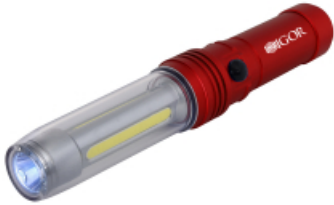

#2558 COB Magnetic Flashlight

Magnet

Regular Pricing

50

\$5.59

C

Highlights

- Extra Bright White COB Light
- Three Light Settings – Flashlight, Lantern And Red Flashing
- Convenient Hook For Easy Hanging
- Magnet On Bottom
- Push Button To Turn On/Off
- 3 Replaceable AAA Batteries Included

Dimensions are in inches. Weight is in pounds.

Description

- COLORS AVAILABLE: Red.
- IMPRINT COLORS: Laser Engraves White. No Oxidation.
- APPROXIMATE SIZE: 7 1/4" H
- IMPRINT AREA AND METHOD: 1 1/4" W x 3/8" H
- SET UP CHARGE: \$45.00(G), \$25.00(G) on re-orders.
- INDIVIDUAL PERSONALIZATION: Add \$100.00(G) set up charge plus .75(G) per piece. Set up charges also apply on re-orders.
- PACKAGING: Gift Box
- PLEASE NOTE: *Item contains one or more small magnets. Keep out of reach of children. See general information for details.