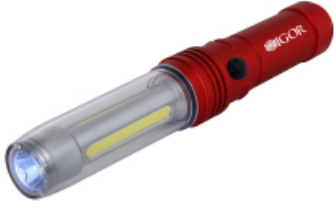

#2558 COB Magnetic Flashlight

Magnet

Regular Pricing

50

\$5.59

C

Highlights

- Extra Bright White COB Light
- Three Light Settings – Flashlight, Lantern And Red Flashing
- Convenient Hook For Easy Hanging
- Magnet On Bottom
- Push Button To Turn On/Off
- 3 Replaceable AAA Batteries Included

Packaging Details

Quantity per Box	Box Weight	Box Length	Box Width	Box Height
50	16 lbs.	13"	13"	11"
100	32 lbs.	19"	15"	12"

Dimensions are in inches. Weight is in pounds.

Description

- COLORS AVAILABLE: Red.
- IMPRINT COLORS: Laser Engraves White. No Oxidation.
- APPROXIMATE SIZE: 7 1/4" H
- IMPRINT AREA AND METHOD: 1 1/4" W x 3/8" H
- SET UP CHARGE: \$45.00(G), \$25.00(G) on re-orders.
- INDIVIDUAL PERSONALIZATION: Add \$100.00(G) set up charge plus .75(G) per piece. Set up charges also apply on re-orders.
- PACKAGING: Gift Box
- PLEASE NOTE: *Item contains one or more small magnets. Keep out of reach of children. See general information for details.