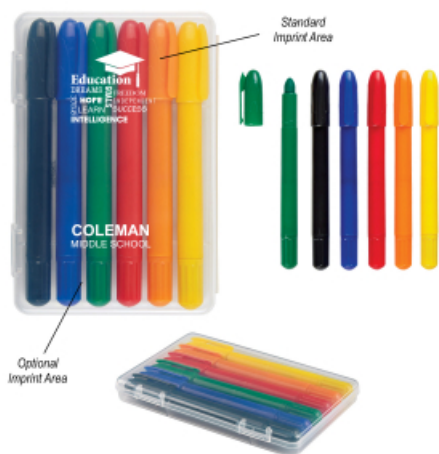

## #453 6-Piece Retractable Crayons In Case

### Highlights

- Twist Bottom To Advance Crayon
- Crayon Colors Include Red, Orange, Blue, Yellow, Black or Green.

### Description

- COLORS AVAILABLE: Multi-Color with Clear Case.
- IMPRINT COLORS: Standard Silk-Screen Colors or Digibrite Process. Standard Pricing Includes One Color Imprint In One Location.
- APPROXIMATE SIZE: 3 1/2" W x 5 1/2" H
- IMPRINT AREA AND METHOD: Standard Case: Silk-Screen or Digibrite: 1 3/4" W x 1 1/2" H • Optional Crayon: Silk-Screen: 1 1/2" W x 3/4" H (Imprint Will Be The Same On All 6 Crayons) Standard Imprint Area is the Case. Optional Imprint Area is the Crayon. Imprint on Standard Location Unless Otherwise Specified on Order. For printing in both locations Add \$40.00(G) set up plus .50(G) Per piece.
- SET UP CHARGE: Silk-Screen: \$40.00(G) per color, per position. • Digibrite: \$50.00(G) • Re-Orders: \$25.00(G)
- INDIVIDUAL PERSONALIZATION: Digibrite: Add \$100.00(G) set up charge plus .30(G) per piece in addition to Digibrite run charge. Set up charges also apply on re-orders.
- MULTI-COLOR IMPRINT: Case: Silk-Screen: Add .25(G) per extra color, per piece. (2 Color Maximum) • Digibrite: Add .30(G) Per piece. (Includes full color imprint up to maximum imprint size)
- SECOND POSITION IMPRINT: Optional Crayon: Add .50(G) per set of six crayons, plus \$40.00(G) set-up (1 Color Only) (Imprint Will Be The Same On All 6 Crayons)
- PACKAGING: Poly Bag.