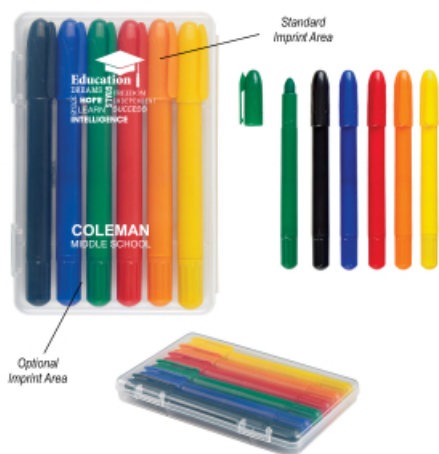

#453 6-Piece Retractable Crayons In Case

Regular Pricing

25
\$6.09

C

Highlights

- Twist Bottom To Advance Crayon
- Crayon Colors Include Red, Orange, Blue, Yellow, Black or Green.

Packaging Details

Quantity per Box	Box Weight	Box Length	Box Width	Box Height
50	13 lbs.	17"	12"	5"
100	26 lbs.	16"	15"	12"

Dimensions are in inches. Weight is in pounds.

Description

- COLORS AVAILABLE: Multi-Color with Clear Case.
- IMPRINT COLORS: Standard Silk-Screen Colors or Digibrite Process. Standard Pricing Includes One Color Imprint In One Location.
- APPROXIMATE SIZE: 3 1/2" W x 5 1/2" H
- IMPRINT AREA AND METHOD: Standard Case: Silk-Screen or Digibrite: 1 3/4" W x 1 1/2" H • Optional Crayon: Silk-Screen: 1 1/2" W x 3/4" H (Imprint Will Be The Same On All 6 Crayons) Standard Imprint Area is the Case. Optional Imprint Area is the Crayon. Imprint on Standard Location Unless Otherwise Specified on Order. For printing in both locations Add \$40.00(G) set up plus .50(G) Per piece.
- SET UP CHARGE: Silk-Screen: \$40.00(G) per color, per position. • Digibrite: \$50.00(G) • Re-Orders: \$25.00(G)
- INDIVIDUAL PERSONALIZATION: Digibrite: Add \$100.00(G) set up charge plus .30(G) per piece in addition to Digibrite run charge. Set up charges also apply on re-orders.
- MULTI-COLOR IMPRINT: Case: Silk-Screen: Add .25(G) per extra color, per piece. (2 Color Maximum) • Digibrite: Add .30(G) Per piece. (Includes full color imprint up to maximum imprint size)
- SECOND POSITION IMPRINT: Optional Crayon: Add .50(G) per set of six crayons, plus \$40.00(G) set-up (1 Color Only) (Imprint Will Be The Same On All 6 Crayons)
- PACKAGING: Poly Bag.