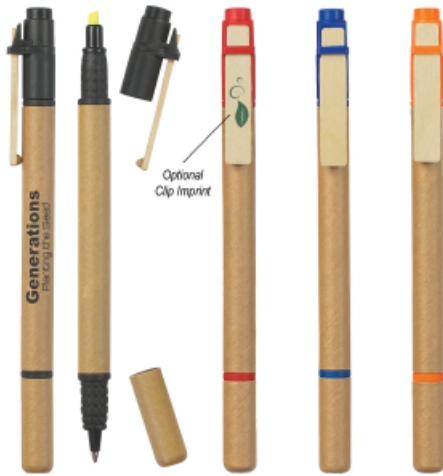

## #662 Dual Function Eco-Inspired Pen With Highlighter

### Highlights

- Paper Barrel With Wooden Clip
- Chisel Tip Highlighter
- Fade Resistant Ink

### Description

- COLORS AVAILABLE: Natural Paper Barrel with Black, Blue, Orange or Red Barrel.
- IMPRINT COLORS: Standard Pad-Print Colors
- APPROXIMATE SIZE: 5 1/2" H
- IMPRINT AREA AND METHOD: Barrel: 1 1/2" W x 5/16" H  
Optional Clip: 1" W x 1/8" H  
Standard Imprint is the Barrel. Optional Imprint is the Clip. Imprint on Standard Location Unless Otherwise Specified on Order. For Printing on Both Locations Add \$40.00(G) Set Up Plus .25(G) Per Piece.
- SET UP CHARGE: \$40.00(G) per color, per position. \$25.00(G) on re-orders.
- MULTI-COLOR IMPRINT: Barrel: Add .25(G) per extra color, per piece. (2 Color Maximum)
- PACKAGING: Bulk
- REFILLS: Black ink, medium point.
- OPTIONAL PEN TUBE: Custom Pen Tube [OPT](#): Add \$40.00(G) set up charge plus .71(G) per piece. Price includes One Color Imprint In One Location On Pen Tube and Pen Insertion. (250 Piece Minimum)
- PLEASE NOTE: Wood products are prone to color variances and will vary between dye lots. Color variances are to be expected as no two wood products will be the exact same shade even within the same dye lot. Assorted colors must be ordered in increments of 50.