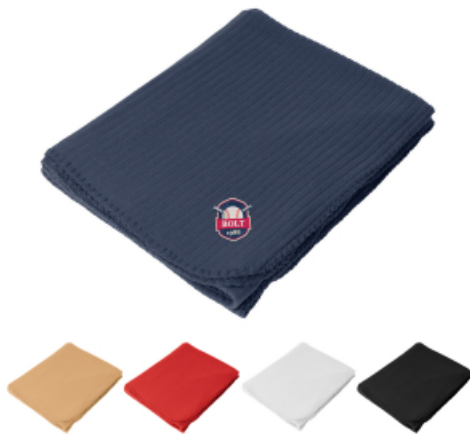

#8036 Ridgeport Fleece Blanket

Regular Pricing

	15	
Embroidered	\$9.29	C

Highlights

- Large 50" x 60" 180 Gram Polyester With Whipstitch Edging And Embossed Pattern
- Surface Washable

Packaging Details

Quantity per Box	Box Weight	Box Length	Box Width	Box Height
7	10 lbs.	19"	15"	12"
15	19 lbs.	25"	17"	13"

Dimensions are in inches. Weight is in pounds.

Description

- COLORS AVAILABLE: Black, Gray, Navy, Red or Tan.
- IMPRINT AREA AND METHOD: 4" Diameter
- OPTIONAL: Carrying Strap: Add 1.00(G) per piece. Roll Blanket: Add \$1.25(G) per piece. Storage Bag: Add \$1.50(G) per piece. For insertion add an additional \$1.75(G) per piece. White Ribbon With Full Color Custom Card: Add \$2.89(G) per piece plus \$50.00(G) set up charge. Must specify #BLANKETCARD on order. Production Time: 10 days after proof approval. Note: Blankets are shipped bulk, unrolled unless special packaging is requested.
- EMBROIDERY INFORMATION: Price includes up to 7 thread colors and 5,000 stitches.
- THREAD COLORS: All standard Madeira thread colors. Add .35(G) per blanket for Metallic Gold & Silver, per 1,000 stitches.
- TAPE CHARGE: \$100.00(G) for all new orders. For designs exceeding 5,000 stitches, add \$35.00(G) per each additional 1,000 stitches to the embroidery tape charge and .35(G) running charge for every additional 1,000 stitches to the price of the blanket. Additional stitch charges also apply to all free tape orders.
- LIFESTYLE IMAGE: The #8036 - Ridgeport Fleece Blanket is available in our lifestyle library. [Click here] (https://www.hitpromo.net/page/lifestyleImage/34%036_7008_lores.jpg) to see and share the lifestyle image of the #8036 - Ridgeport Fleece Blanket.